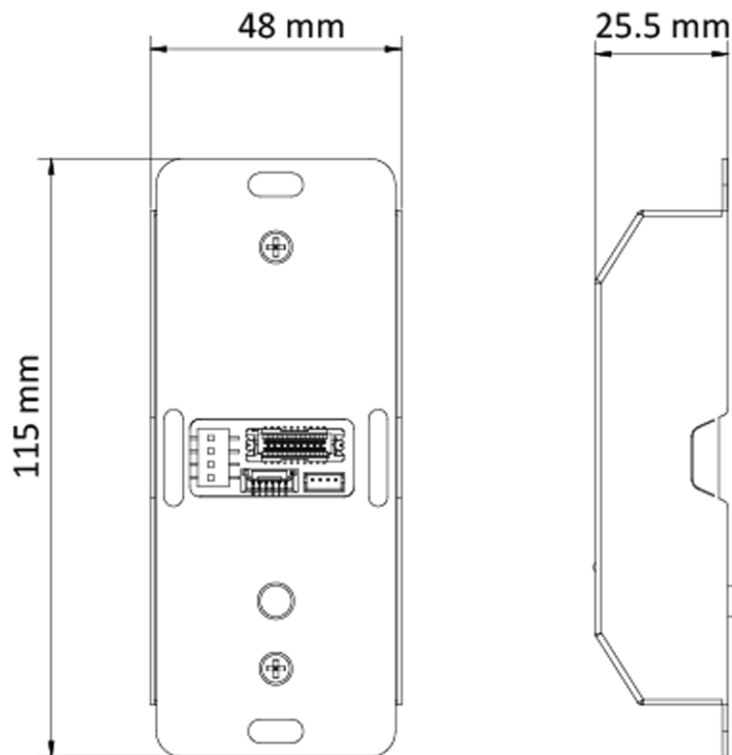

- Communicates with the access control terminal via RS-485 to execute the commands from the terminal including open door, close door, normally open and normally closed
- Collects the door magnetic signal, the exit button signal and the tamper-proof signal and send them to the access control terminal
- Supports tampering alarm
- Supports RS-485 communication indicators to show the communication status
- 4-ch DIP switch supporting ID No. configuration
- Supports a Wiegand interface to connect a Wiegand card reader to enter/exist access control terminal by swiping card
- Fire interface and exit button linkage

▪ **Specification**

Interface	
Lock control	1
Exit button	1
Door contact input	1
Alarm input	2
Alarm output	1
RS-485	1
Wiegand	1
General	
Indicator	1 for power supply
Power supply	12 VDC
Working temperature	-40 °C to 70 °C
Working humidity	0% to 90%
Dimensions	48 mm × 115 mm × 26 mm (1.9" × 4.5" × 1.0")
Installation	Wall Mounting

▪ **Available Model**

DS-K2M061

▪ **Typical Application**

Dimension

Distributed by

HIKVISION®

Headquarters

No.555 Qianmo Road, Binjiang District,
Hangzhou 310051, China
T +86-571-8807-5998
overseasbusiness@hikvision.com