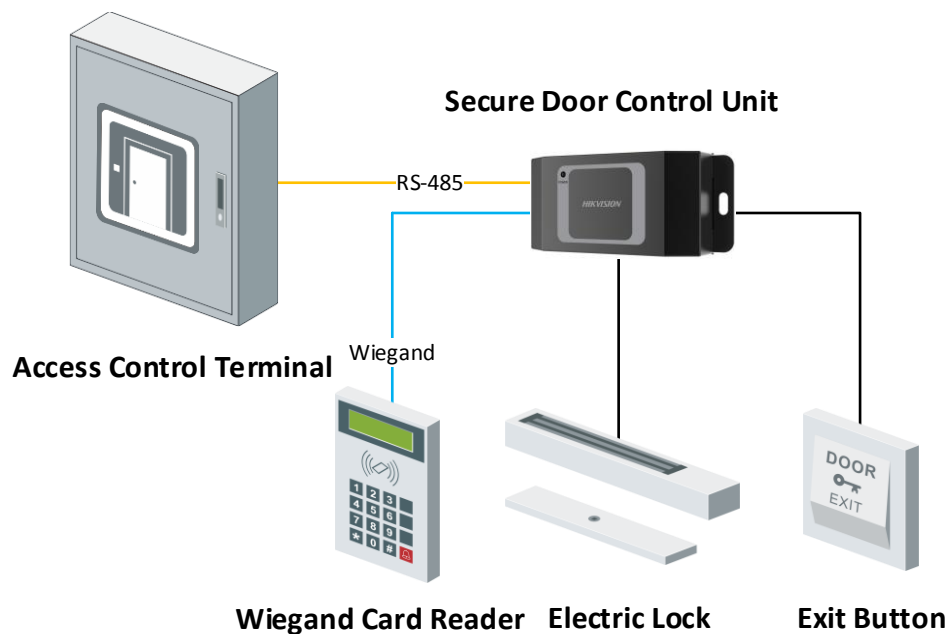

▪ **Specification**

Interface	
Lock control	1
Exit button	1
Door contact input	1
Alarm input	2
Alarm output	1
RS-485	1
Wiegand	1
General	
Indicator	1 for power supply
Power supply	12 VDC
Working temperature	-40 °C to 70 °C
Working humidity	0% to 90%
Dimensions	48 mm × 115 mm × 26 mm (1.9" × 4.5" × 1.0")
Installation	Wall Mounting

▪ **Available Model**

DS-K2M061

▪ **Typical Application**