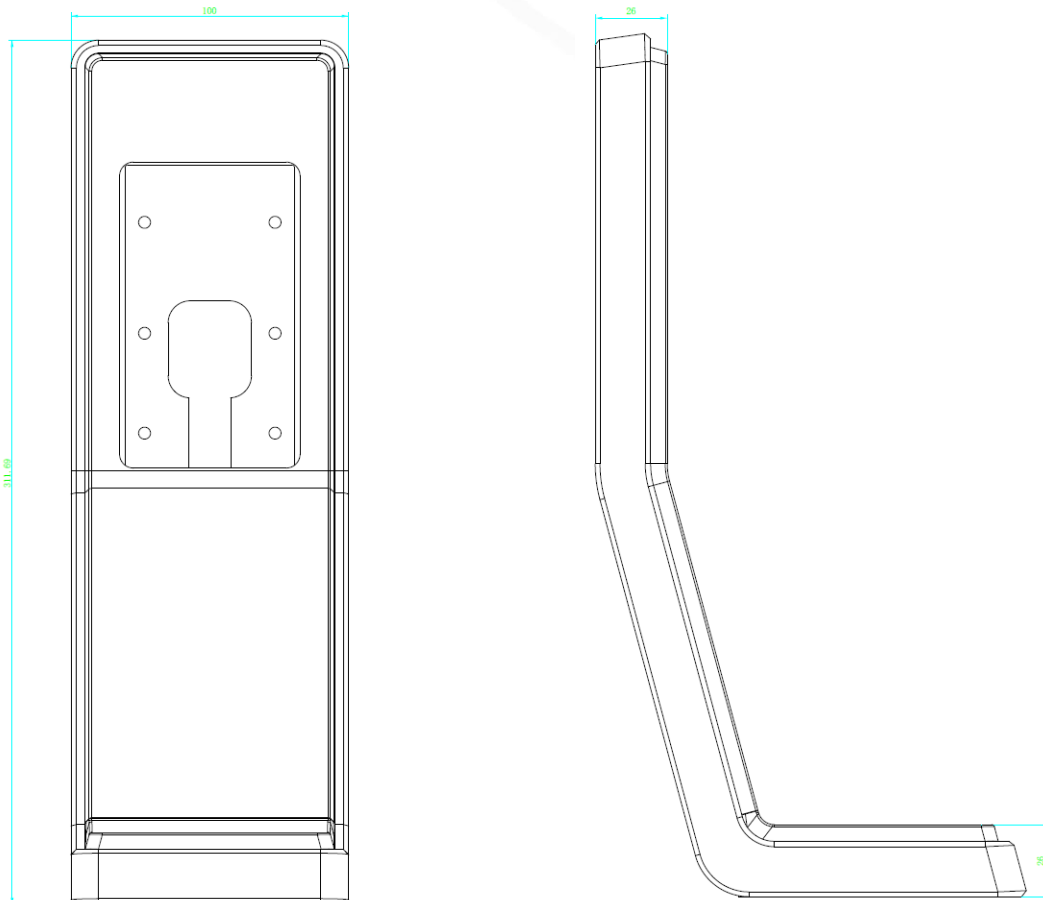

## DS-KAB607-B1 Bracket

### Introduction

Face terminal bracket is designed for DS-K1T671TM-3XF when it is used with barrier.

### Appearance

Unit: mm