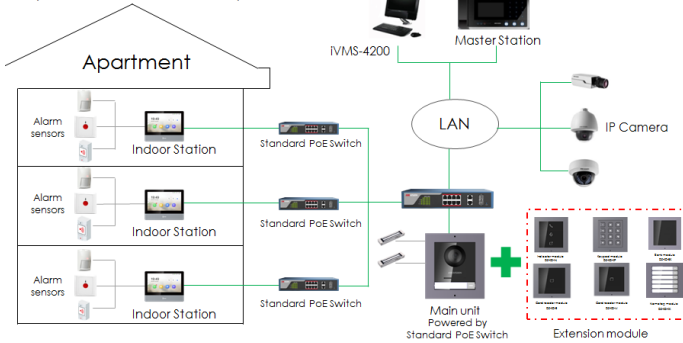

Typical Application

System Framework for Apartment

Type	/
Resolution	/

Video parameters

Video compression standard	H.264
Supplement light	IR supplement
Lens	Low Illumination 2 MP HD IR Camera
FOV	Horizontal: 180° , Vertical: 96°
WDR	Support
Pixel	Main stream : 1920 × 1080 Sub stream : 720 × 480

Audio parameters

Audio input	Built-in omnidirectional microphone
Audio compression standard	G.711 U
Audio output	Built-in loudspeaker
Audio compression bitrate	64 Kbps
Audio quality	Noise suppression and echo cancellation
Volume adjustment	Adjustable

Capacity

Fingerprint capacity	/
User capacity	/
Face capacity	/

Specification

System parameters

Operation system	Embedded Linux operation system
Flash	16 MB
RAM	256 MB
CPU	Embedded MCU Processor

Display parameters

Size	/
Operation method	/