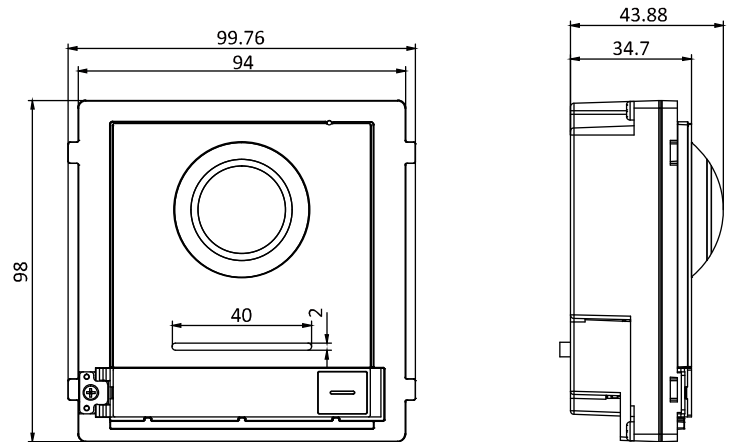

Linked indoor station	100
Event capacity	/
Network parameters	
Communication protocol	TCP/IP, RSTP
Wired network	Support
Wi-Fi	/
Bluetooth	/
3G/4G	/
Device interfaces	
Alarm input	4
TAMPER	1
Network interface	1 10/100M self-adaptive Ethernet
Exit button	2
RS-485	1
USB	/
Wiegand	/
TF card	/
Alarm output	2
Lock control	2
Door contact input	2
Power interface	1
General	
Button	/
Installation	Flush mounting, surface mounting
Indicator	/
Weight	Without package: 415 g With package: 625 g
Protective level	IP65
Working temperature	-40° C to +55° C (-40° F to 131° F)
Working humidity	10% to 95%
Dimensions	98 mm × 99.8 mm × 43.9 mm (3.86" × 3.93" × 1.73")
Battery	/
Power supply	IEEE802.3af, standard PoE 12 VDC, 1 A
Application environment	Outdoor
Power consumption	≤10 W

Available Model

DS-KD8003-IME1/S

Appearance and Interfaces

No.	Description	No.	Description
1	Microphone	6	Nametag
2	Low Illumination IR Supplement Light	7	TAMPER
3	Built-in Camera	8	Network Interface
4	Loudspeaker	9	Module-connecting Interface (output)
5	Call Button	10	Terminals

Dimension