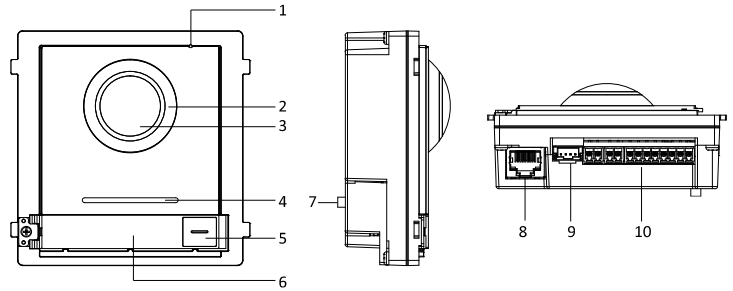

Linked indoor station	100
Event capacity	/
Network parameters	
Communication protocol	TCP/IP, RSTP
Wired network	Support
Wi-Fi	/
Bluetooth	/
3G/4G	/
Device interfaces	
Alarm input	4
TAMPER	1
Network interface	1 10/100M self-adaptive Ethernet
Exit button	2
RS-485	1
USB	/
Wiegand	/
TF card	/
Alarm output	2
Lock control	2
Door contact input	2
Power interface	1
General	
Button	/
Installation	Flush mounting, surface mounting
Indicator	/
Weight	Without package: 415 g With package: 625 g
Protective level	IP65
Working temperature	-40° C to +55° C (-40° F to 131° F)
Working humidity	10% to 95%
Dimensions	98 mm × 99.8 mm × 43.9 mm (3.86" × 3.93" × 1.73")
Battery	/
Power supply	IEEE802.3af, standard PoE 12 VDC, 1 A
Application environment	Outdoor
Power consumption	≤10 W

Available Model

DS-KD8003-IME1/S

Appearance and Interfaces