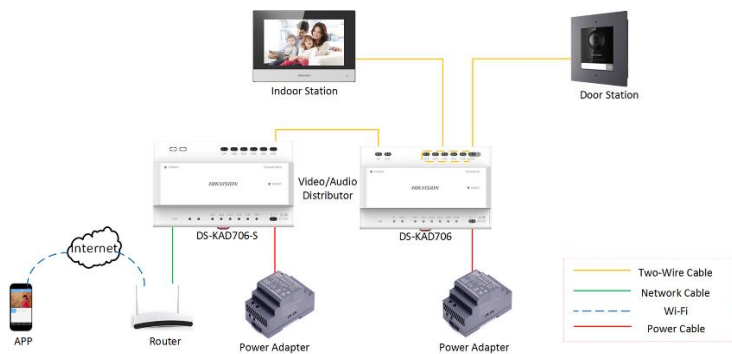

Typical Application

Approval

CE-EMC	a. EN 55032:2015
	b. EN 61000-3-2:2014
	c. EN 61000-3-3:2013