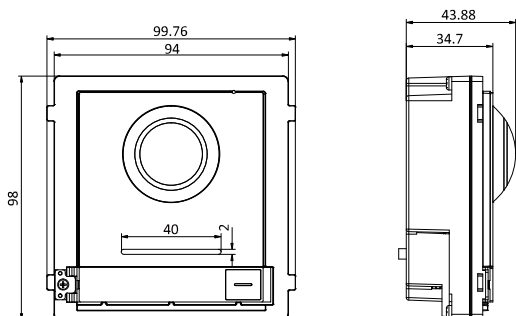

Dimension

Accessory

Optional

DS-KD-ACF2/S