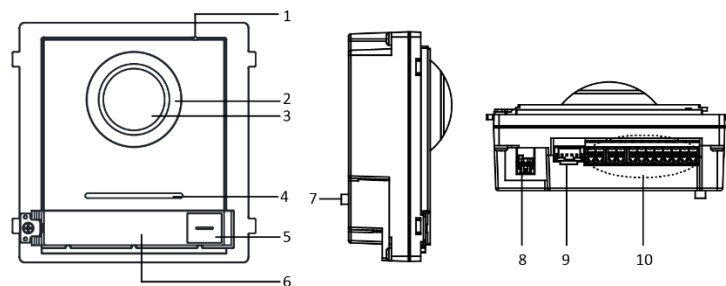

Linked sub door station	Max. 8
Linked doorphone	Max. 8
Protocol	ISAPI, RTSP, STMP, SNMP
Unlock door	Unlock by presenting cards, unlock via Client Software, unlock via App, unlock via indoor station

General	
Physical button	1
Power consumption	4 W
Protection level	IP 65
Power input	24 VDC two-wire power supply (< 16 W) or 12 VDC independent power supply (< 20 W)
Power output	12 VDC (only for power supply of submodule)
Working temperature	-40° C to +60° C (-40° F to 140° F)
Working humidity	10% to 95%
Installation	Flush mounting, surface mounting
Dimension	98 mm × 99.8 mm × 43.9 mm (3.86" × 3.93" × 1.73")
Material	Stainless steel

Available Model

DS-KD8003-IME2/S

Appearance and Interfaces

No.	Description	No.	Description
1	Microphone	6	Nametag
2	Low Illumination IR Supplement Light	7	TAMPER
3	Built-in Camera	8	Network Interface and Power Supply
4	Loudspeaker	9	Module-connecting Interface (output)
5	Call Button	10	Terminals