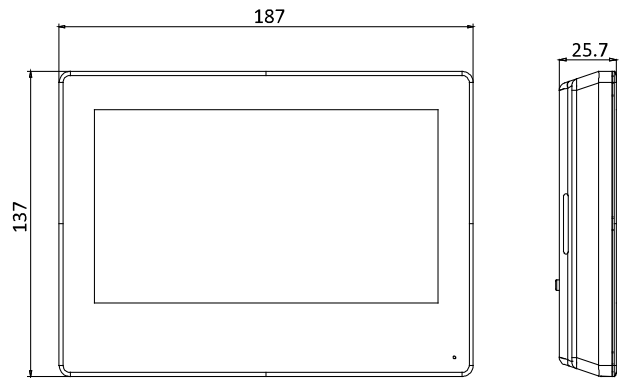

### Network parameters

Communication protocol	TCP/IP, SIP, RTSP
Wired network	Support
Wi-Fi	Wi-Fi 802.11 b/g/n
Bluetooth	/
3G/4G	/

Zigbee	/
<b>Device interfaces</b>	
Alarm input	8
Network interface	1 RJ-45 10/100 Mbps self-adaptive
TAMPER	/
RS-485	1
USB	For debug only
TF card	Max to 32 G, SD 2.0 or lower version
Alarm output	2
Power interface	1
<b>General</b>	
Button	/
Installation	Surface mounting
Indicator	/
Weight	Without package: 419.3 g With package: 694 g
Protective level	/
Working temperature	-10 ° C to 50 ° C (14 ° F to 122 ° F)
Working humidity	10% to 90%
Dimensions	187 mm × 137 mm × 25.7 mm (7.36" × 5.39" × 1.01")
Battery	/
Power supply	IEEE802.3af, standard PoE 12 VDC, 1 A
Application environment	Indoor
Power consumption	≤ 8 W

## Dimension

Unit:mm