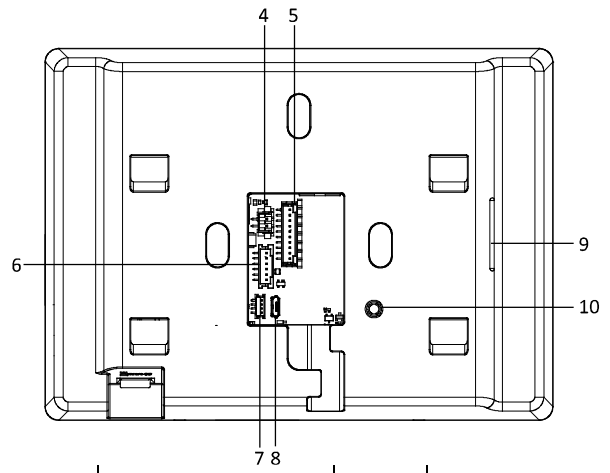

### Display parameters

Size	7-inch
Operation method	Capacitive touch screen
Type	Colorful TFT
Resolution	1024 × 600

### Network parameters

Communication protocol	TCP/IP, SIP, RTSP
Wired network	Support
Wi-Fi	Wi-Fi 802.11 b/g/n
Bluetooth	/
3G/4G	/

Zigbee	/
<b>Device interfaces</b>	
Alarm input	8
Network interface	1 RJ-45 10/100 Mbps self-adaptive
TAMPER	/
RS-485	1
USB	For debug only
TF card	Max to 32 G, SD 2.0 or lower version
Alarm output	2
Power interface	1
<b>General</b>	
Button	/
Installation	Surface mounting
Indicator	/
Weight	Without package: 419.3 g With package: 694 g
Protective level	/
Working temperature	-10 ° C to 50 ° C (14 ° F to 122 ° F)
Working humidity	10% to 90%
Dimensions	187 mm × 137 mm × 25.7 mm (7.36" × 5.39" × 1.01")
Battery	/
Power supply	IEEE802.3af, standard PoE 12 VDC, 1 A
Application environment	Indoor
Power consumption	≤ 8 W

## Dimension

Unit:mm