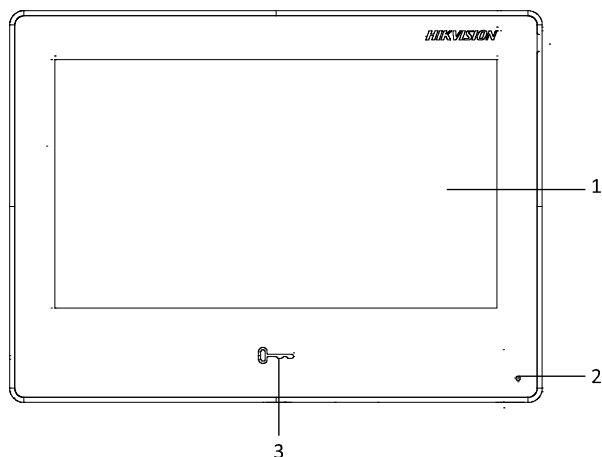

Physical Interface