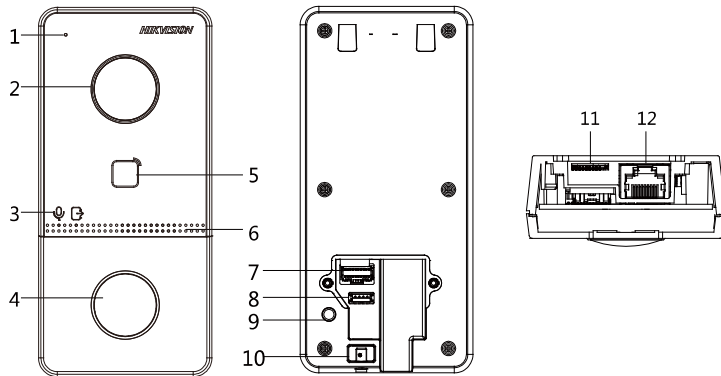

General

Power supply	IEEE802.3af, standard PoE 12 VDC/1 A
Power consumption	≤ 6 W
Working temperature	-10 °C to 55 °C (14 °F to 131 °F)
Working humidity	10% to 90%
Dimensions	200 mm × 140 mm × 15.1 mm (7.9" × 5.5" × 0.6")

Weight

1.599 kg

Available Model

DS-KIS603-P

Physical Interfaces

Villa Door Station

No.	Description	No.	Description
1	Microphone	7	Terminals
2	Camera	8	Debugging Port
3	Indicator	9	TAMPER
4	Button	10	Set Screw
5	Card Reading Area	11	TF Card Slot
6	Loudspeaker	12	Network Interface

No.	Description	No.	Description
1	Screen	5	Loudspeaker
2	Microphone	6	TF Card Slot
3	Debugging Port	7	Alarm Terminal
4	Network Interface	8	Power Supply

Note: The debugging port is used for debugging only.

Dimension

Villa Door Station

Network Indoor Station

Network Indoor Station

Unit : mm

Typical Application

Distributed by

**HIKVISION®****Headquarters**