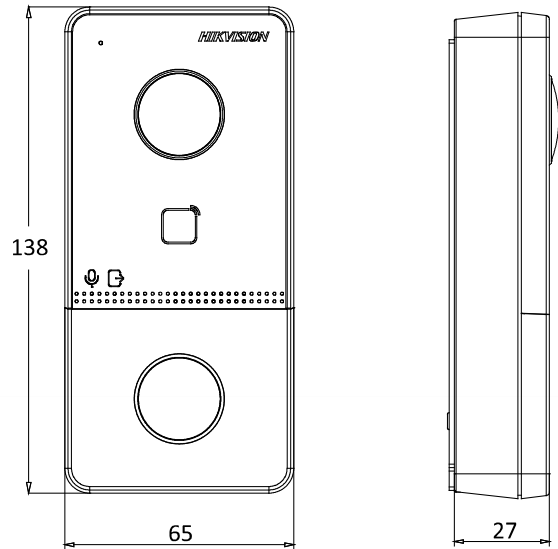

General

Power supply	IEEE802.3af, standard PoE 12 VDC/1 A
Power consumption	≤ 6 W
Working temperature	-10 °C to 55 °C (14 °F to 131 °F)
Working humidity	10% to 90%
Dimensions	200 mm × 140 mm × 15.1 mm (7.9" × 5.5" × 0.6")

Weight

1.599 kg

Available Model

DS-KIS603-P

Physical Interfaces

Villa Door Station

No.	Description	No.	Description
1	Microphone	7	Terminals
2	Camera	8	Debugging Port
3	Indicator	9	TAMPER
4	Button	10	Set Screw
5	Card Reading Area	11	TF Card Slot
6	Loudspeaker	12	Network Interface

Dimension

Villa Door Station

Network Indoor Station

Network Indoor Station

Unit : mm

Typical Application

Distributed by

**HIKVISION®****Headquarters**