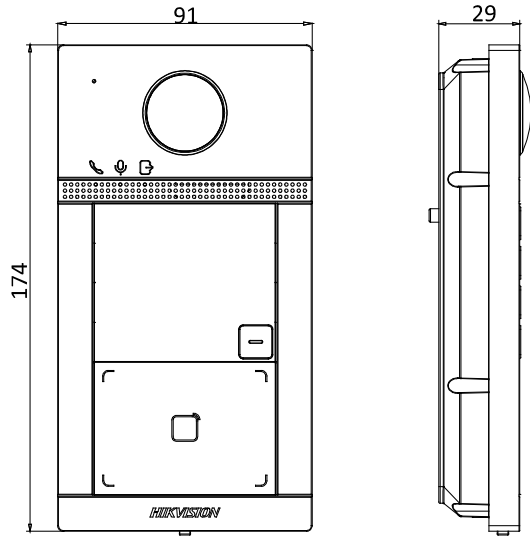

General	
Protection level	IP65, IK08
Indicator	3
Power supply	IEEE802.3af, standard PoE 12 VDC
Power consumption	< 10 W
Working temperature	-40° C to 53° C (-40° F to 127.4° F)
Working humidity	10% to 95%
Installation	Surface mounting/ Flush mounting
Dimension	174 mm × 91 mm × 29 mm

Available Model

DS-KV8113-WME1(B)

Appearance and Interfaces

No.	Description	No.	Description
1	Microphone	6	Card Reading Area
2	Indicator	7	IR Light
3	Camera	8	MicroSD Card Slot & Debugging Port

4	Loudspeaker	9	LAN
5	Button	10	Terminals

Dimension

Distributed by

HIKVISION®

Headquarters

No.555 Qianmo Road, Binjiang District,
Hangzhou 310051, China
T +86-571-8807-5998
overseasbusiness@hikvision.com

Hikvision USA
T +1-909-895-0400
sales.usa@hikvision.com