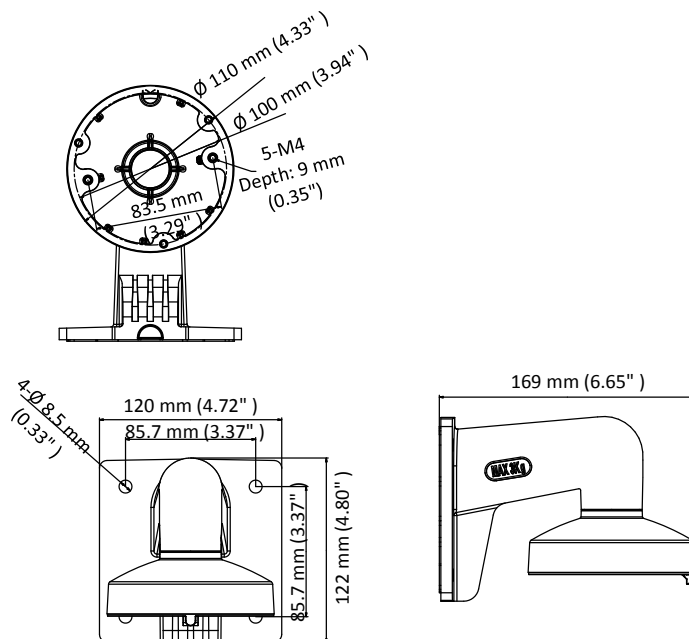

DS-1272ZJ-110(Black)

Wall Mount

Features

- Aluminum alloy with surface spray treatment
- Internal cable routing design
- Cap design facilitates installation

Dimension

Available Model

DS-1272ZJ-110(Black)

Parameter

Model	DS-1272ZJ-110(Black)
Parameters	Wall Mount
Appearance	Black
Material	Aluminum Alloy
Dimension	122 mm × 120 mm × 169 mm (4.80" × 4.72" × 6.65")
Weight	480 g (1.06 lb.)

Notes

- The mount should be installed on the flat surface.
- The wall must be capable of supporting at least 3 times as much as the total weight of the camera, and the mount.
- The maximum load capacity of the mount is 4.5 kg (9.9 lb.).