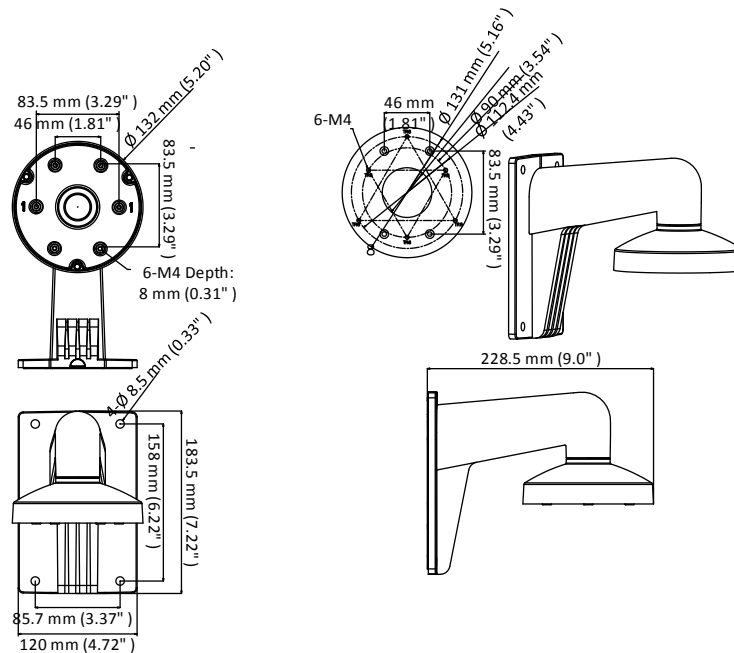

## DS-1273ZJ-130-TRL(Black)

Wall Mount

### Dimension

### Parameter

Model	DS-1273ZJ-130-TRL(Black)
Parameters	Wall Mount
Appearance	Black
Material	Aluminum Alloy
Dimension	120 mm × 183.5 mm × 228.5 mm (4.72" × 7.22" × 9.0")
Weight	870 g (1.92 lb.)

### Notes

- The mount should be installed on the flat surface.
- The wall must be capable of supporting at least 3 times as much as the total weight of the camera, and the mount.
- The maximum load capacity of the mount is 4.5 kg (9.9 lb.).