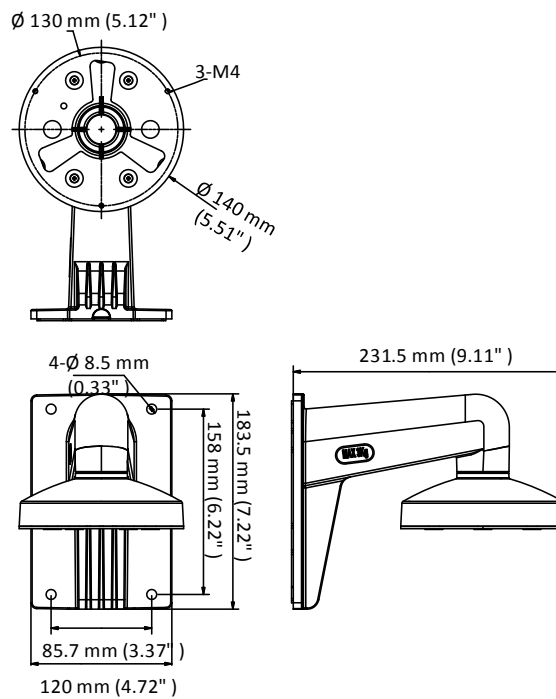

## DS-1273ZJ-140-DM45

Wall Mount

### Dimension

### Parameter

Model	DS-1273ZJ-140-DM45
Parameters	Wall Mount
Appearance	Hikvision White
Material	Aluminum Alloy
Dimension	$\varnothing 140\text{ mm} \times 183.5\text{ mm} \times 231.5\text{ mm}$ (5.51" $\times$ 7.22" $\times$ 9.11")
Weight	907 g (2.0 lb.)

### Note

- The mount should be installed on the flat wall
- Waterproof rubber is necessary for the outdoor application.
- The wall must be capable of supporting at least 3 times as much as the total weight of the camera, and the mount.
- The mount's maximum load capacity is 3 kg (6.6 lb.).