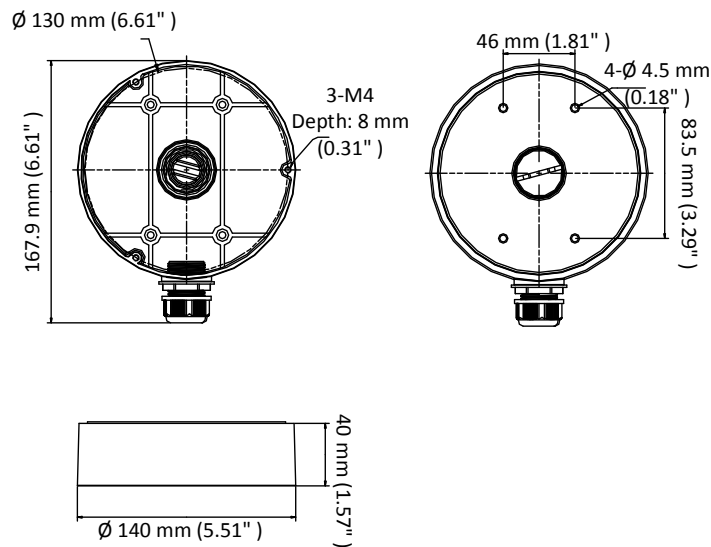

### Junction Box

### Features

- Aluminum alloy with surface spray treatment
- Side inlet, and bottom inlet
- Interchangeable bottom waterproof cover, and side gland nut
- Applies to both indoor conditions, and outdoor conditions

### Dimension

### Parameter

Parameters	Model	DS-1280ZJ-DM45
		Junction Box
Appearance		Hikvision White
Material		Aluminum Alloy
Dimension		Φ 140 mm × 40 mm (5.51" × 1.57")
Weight		Approx.: 237 g (0.52 lb.)