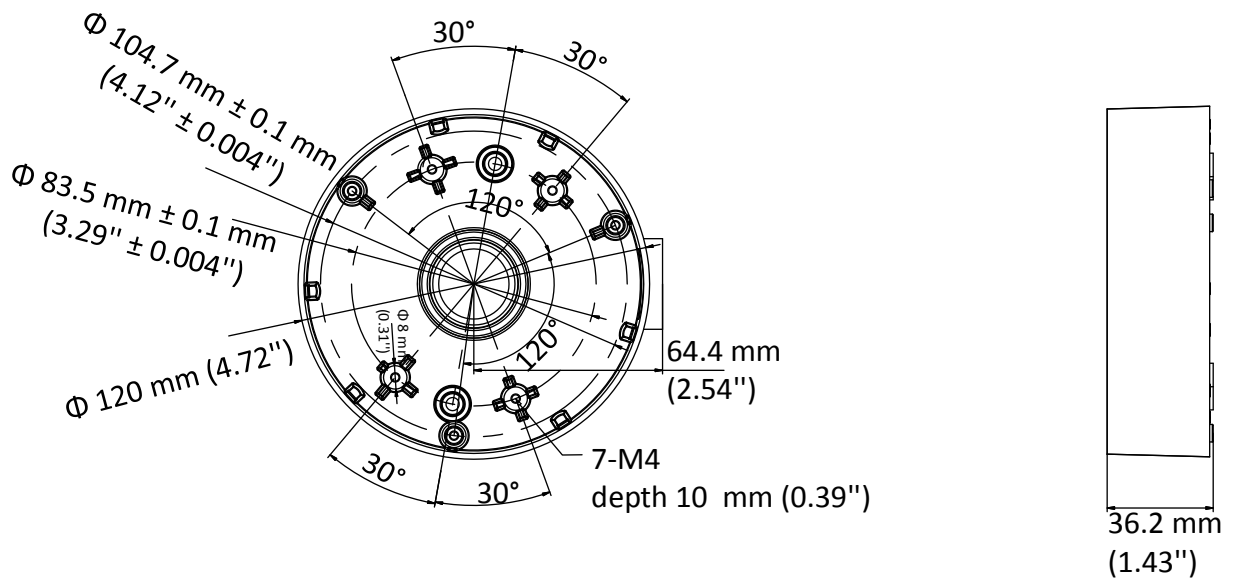

DS-1280ZJ-DM46-Black

Junction Box

Feature

- Aluminum alloy with surface spray treatment
- With bottom outlet(s), and side outlet(s)
- Applied to both indoor conditions, and outdoor conditions

Dimension

Available Model

DS-1280ZJ-DM46-Black

Parameter

Model	DS-1280ZJ-DM46-Black
Parameters	Junction Box
Appearance	Hikvision Black
Material	Alloy
Dimension	$\Phi 120 \text{ mm} \times 36.2 \text{ mm}$ ($\Phi 4.72" \times 1.43"$)
Weight	Approx. 250 g (0.55 lb.)

Note

- The junction box should be installed on a flat surface.
- Waterproof rubber is necessary for the outdoor application.
- The wall should be capable of supporting at least 3 times as much as the total weight of the camera and the junction box.
- The junction box's maximum load capacity is 4.5 kg (9.92 lb.).