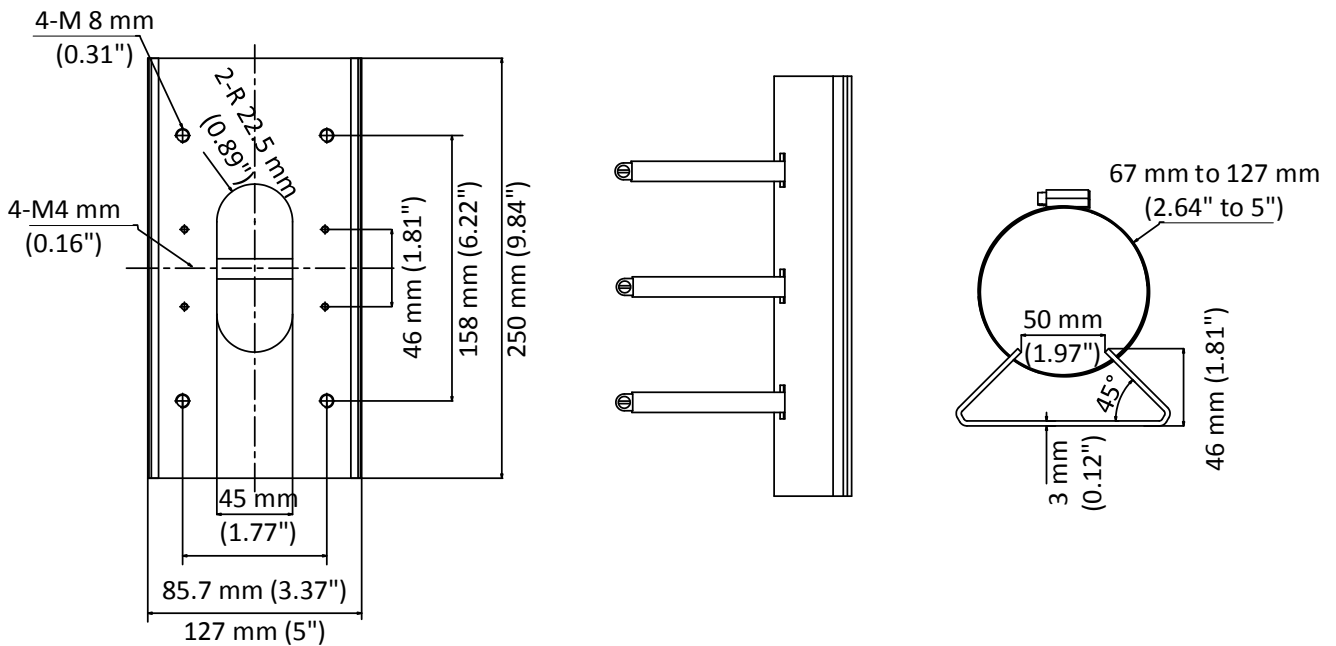

DS-1475ZJ-SUS-Black

Vertical Pole Mount

Feature

- Stainless steel with surface spray treatment
- Adjustable diameter from 67 mm to 127 mm

Dimension

Available Model

DS-1475ZJ-SUS-Black

Parameter

Model	DS-1475ZJ-SUS-Black
Parameters	Vertical Pole Mount
Appearance	Hikvision Black
Material	Stainless Steel
Dimension	250 mm × 127 mm × 46 mm (9.84" × 5" × 1.81")
Weight	Approx. 1205 g (2.66 lb.)

Note

- Waterproof rubber is necessary for the outdoor application.
- The pole should be capable of supporting at least 3 times as much as the total weight of the camera and the mount.
- The maximum load capacity of the mount is 10 kg (22.05 lb.).