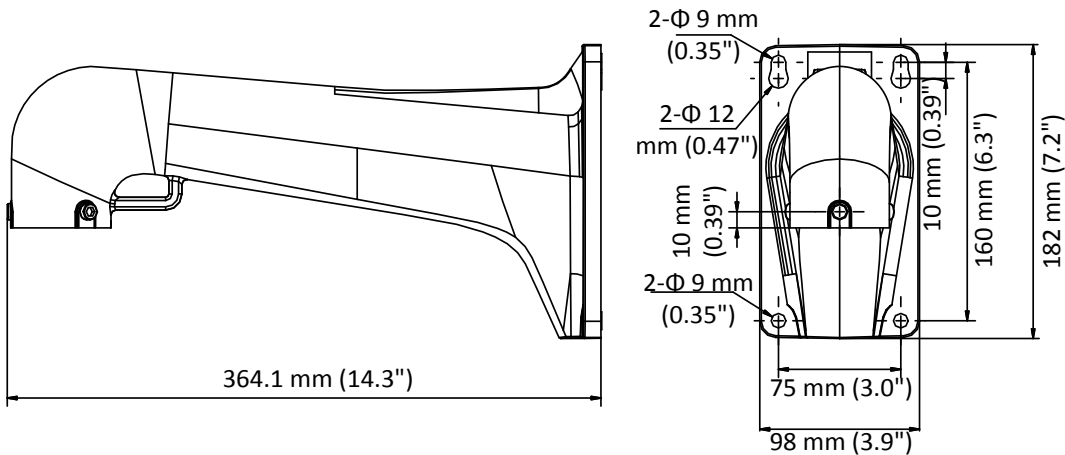

**DS-1603ZJ-P**

Wall Mount for PanoVu

**Feature**

- Aluminum alloy with surface spray treatment
- The hook for safety rope facilitates camera's installation
- Waterproof design

**Dimension**

**Available Model**

DS-1603ZJ-P

**Parameter**

Model	DS-1603ZJ-P
Parameters	Wall Mount for PanoVu
Appearance	Platinum Gray
Material	Aluminum Alloy
Dimension	364.1 mm × 182.0 mm (14.3" × 7.2")
Weight	1400 g (3.09 lb.)

**Note**

- The mount should be installed on the flat surface.
- The waterproof rubber is necessary for the outdoor application.
- The wall must be capable of supporting at least 3 times as much as the total weight of the camera and the mount.
- The mount's maximum load capacity is 20 kg (44 lb.).