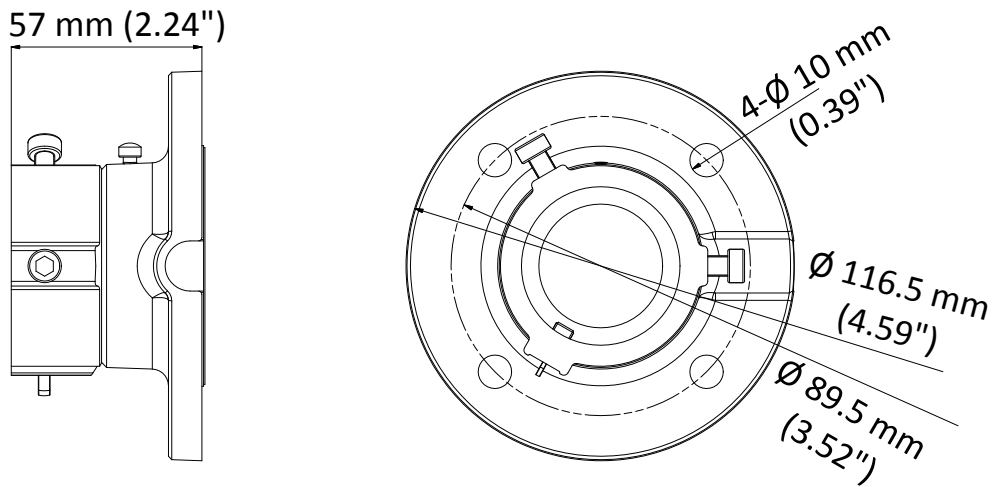

DS-1663ZJ-P

Ceiling Mount for Speed Dome

Feature

- Aluminum alloy material with surface spray treatment
- The hook for safety rope facilitates speed dome's installation
- Waterproof design

Dimension

Available Model

DS-1663ZJ-P

Parameter

Model	DS-1663ZJ-P
Parameters	Ceiling Mount for Speed Dome
Appearance	Platinum Gray
Material	Aluminum Alloy
Dimension	Ø 116.5 mm × 57 mm (4.59" × 2.24")
Weight	380 g (0.84 lb.)

Note

- The mount should be installed on the flat surface.
- The waterproof rubber is necessary for the outdoor application.
- The wall must be capable of supporting at least 3 times as much as the total weight of the speed dome and the mount.
- The mount's maximum load capacity is 10 kg (22 lb.).