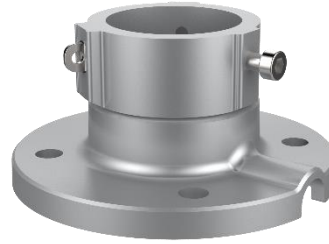

DS-1663ZJ-P

Ceiling Mount for Speed Dome

Feature

- Aluminum alloy material with surface spray treatment
- The hook for safety rope facilitates speed dome's installation
- Waterproof design

Dimension

Available Model

DS-1663ZJ-P

Parameter

Model	DS-1663ZJ-P
Parameters	Ceiling Mount for Speed Dome
Appearance	Platinum Gray
Material	Aluminum Alloy
Dimension	Ø 116.5 mm × 57 mm (4.59" × 2.24")
Weight	380 g (0.84 lb.)

Note

- The mount should be installed on the flat surface.
- The waterproof rubber is necessary for the outdoor application.
- The wall must be capable of supporting at least 3 times as much as the total weight of the speed dome and the mount.
- The mount's maximum load capacity is 10 kg (22 lb.).