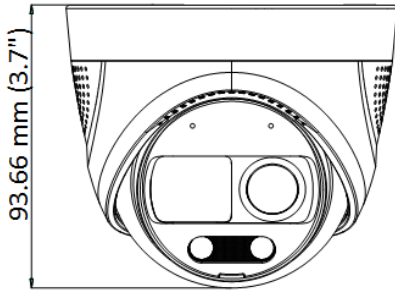

▪ **Dimension**

▪ **Accessory**

▪ **Optional**

DS-1280ZJ-S Junction box	DS-1281ZJ-S Inclined ceiling mount	DS-1272ZJ-110-TRS Wall mount	DS-1275ZJ-SUS Vertical pole mount	DS-1276ZJ-SUS Corner mount
DS-1280ZJ-TR13 Junction Box