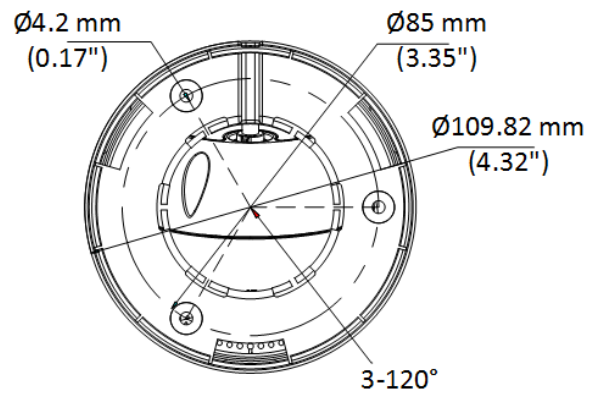

▪ **Dimension**

▪ **Accessory**

▪ **Optional**

DS-1280ZJ-S Junction box	DS-1281ZJ-S Inclined ceiling mount	DS-1272ZJ-110-TRS Wall mount	DS-1275ZJ-SUS Vertical pole mount	DS-1276ZJ-SUS Corner mount
DS-1280ZJ-TR13 Junction Box