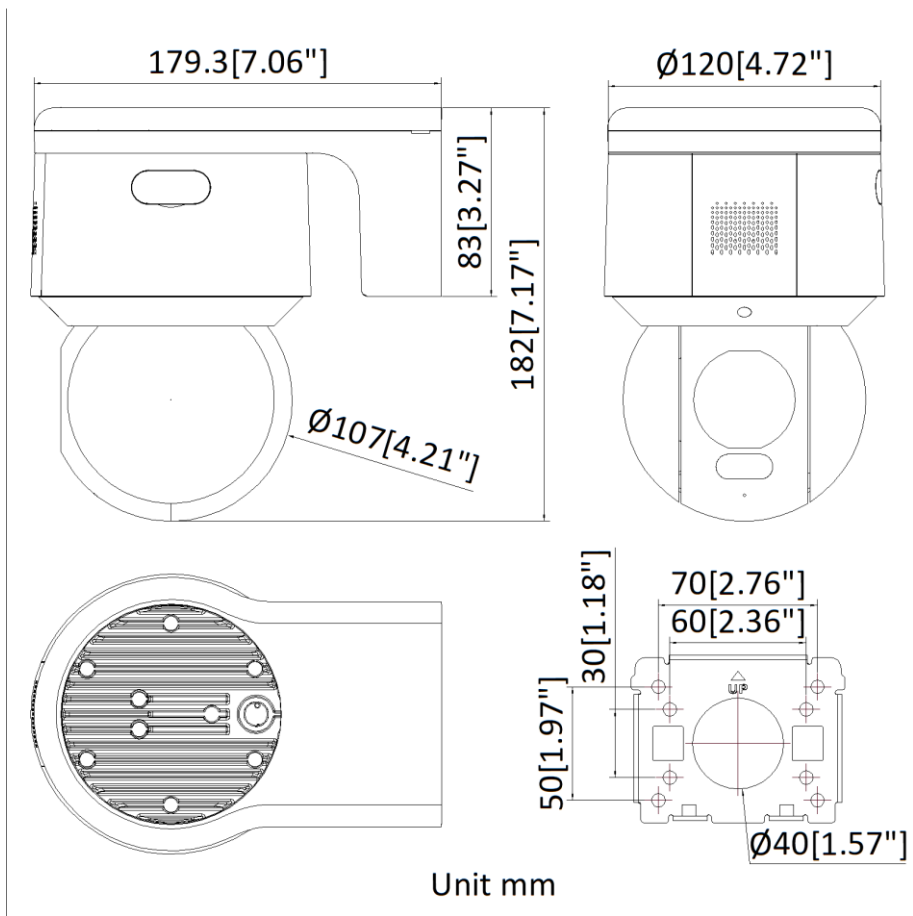

▪ Dimension