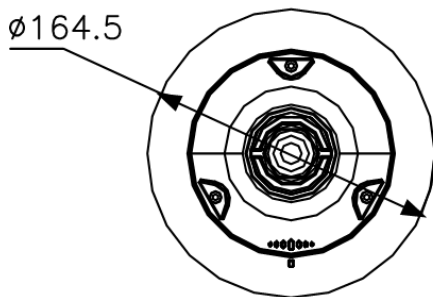

DORI	Detect	Observe	Recognize	Identify
Definition	25 px/m	63 px/m	125 px/m	250 px/m
Distance(Tele)	1320.0 m (4330.7 ft)	523.8 m (1718.5 ft)	264.0 m (866.1 ft)	132.0 m (433.1 ft)

▪ **Dimension**

Unit:mm

▪ **Accessory**

▪ **Included**

DS-1618ZJ
Wall Mount

ASW0081-1220002W

▪ **Optional**