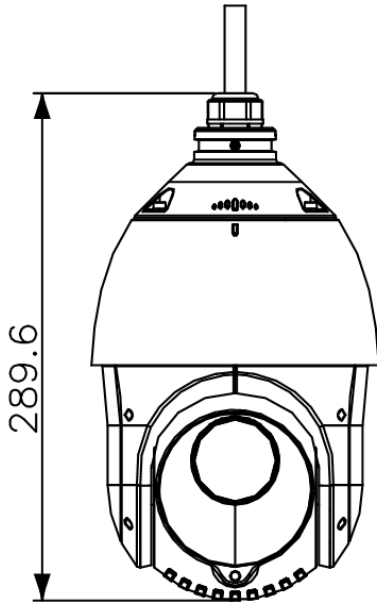

DORI	Detect	Observe	Recognize	Identify
Definition	25 px/m	63 px/m	125 px/m	250 px/m
Distance(Tele)	1320.0 m (4330.7 ft)	523.8 m (1718.5 ft)	264.0 m (866.1 ft)	132.0 m (433.1 ft)

▪ **Dimension**

Unit:mm

▪ **Accessory**

▪ **Included**

DS-1618ZJ
Wall Mount

ASW0081-1220002W

▪ **Optional**