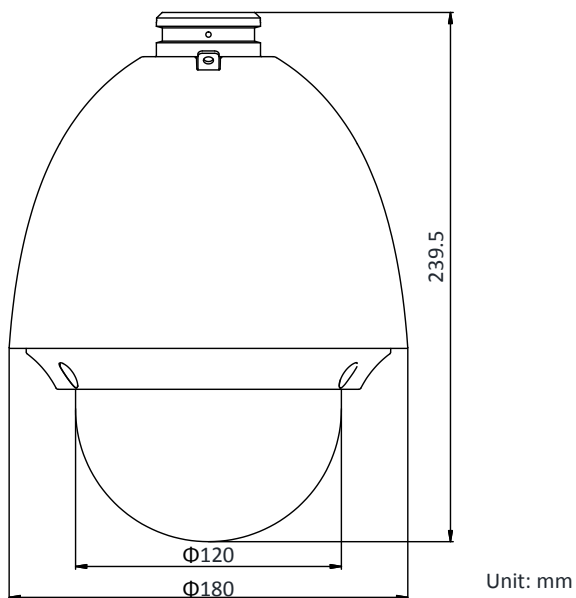

Material	ADC 12, PC+ABS, PC/PMMA
Dimensions	Φ 180 mm × 239.5 mm (Φ 7.09" × 9.43")
Weight	Approx. 2 kg (4.41 lb)

DORI

The DORI (detect, observe, recognize, identify) distance gives the general idea of the camera ability to distinguish persons or objects within its field of view.

It is calculated based on the camera sensor specification and the criteria given by EN 62676-4: 2015.

DORI	Detect	Observe	Recognize	Identify
Definition	25 px/m	63 px/m	125 px/m	250 px/m
Distance (Tele)	2400.0 m (7874.0 ft)	952.4 m (3124.7 ft)	480.0 m (1574.8 ft)	240.0 m (787.4 ft)

Available Model

DS-2DE4425W-DE (E), 12 VDC & PoE (802.3 at, class4)

Dimensions