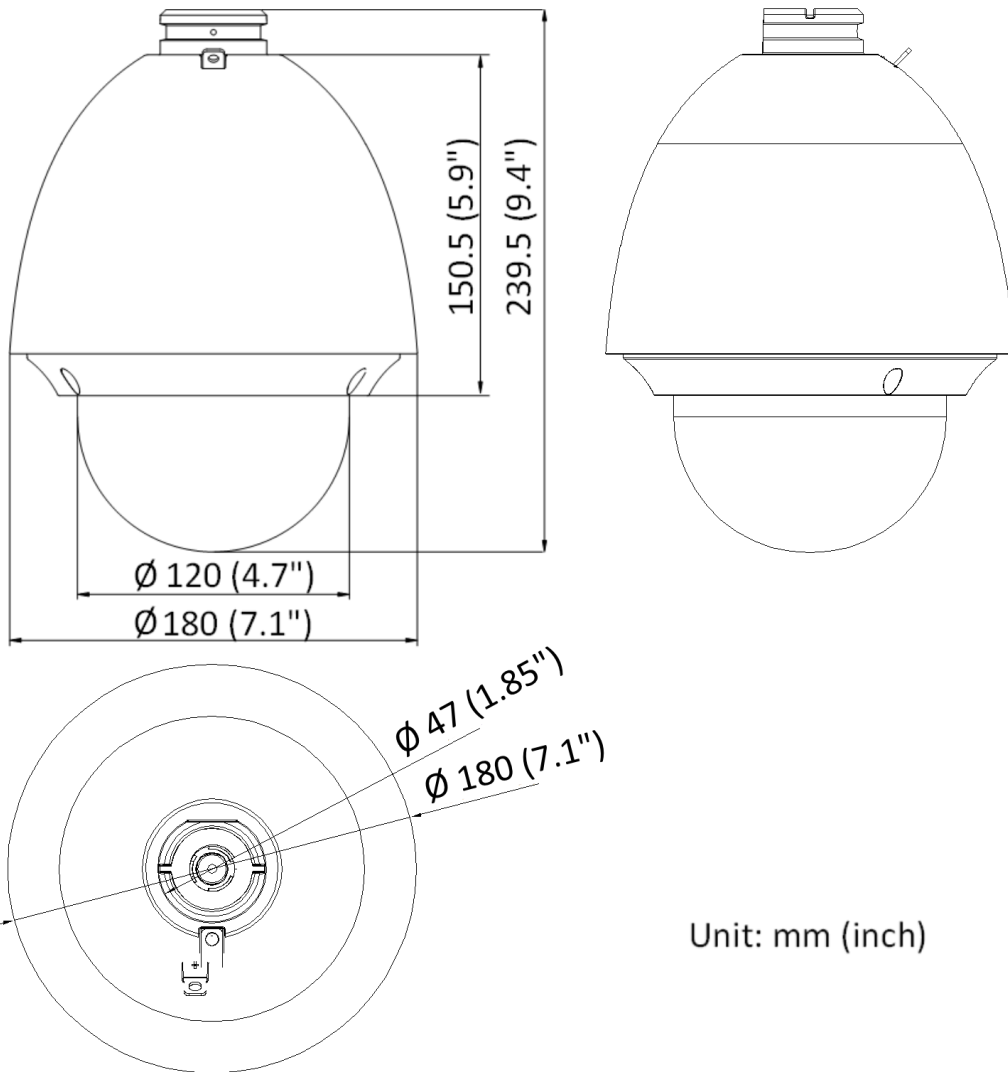

▪ Dimension

▪ Accessory

▪ Optional

DS-1660ZJ	DS-1663ZJ	DS-1618ZJ	DS-1619ZJ	DS-1604ZJ-BOX-POLE