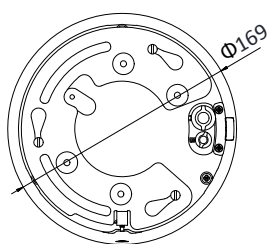

Working Humidity	≤ 90%
Protection Level	IP66 Standard, 4000V Lightning Protection, Surge Protection and Voltage Transient Protection
Installation	Variable installation methods optional, including ceiling mounting (default), in-ceiling mounting, pendant mounting and wall mounting
Material	ADC12, PC, PC+ABS, SUS304, POM
Dimensions	Φ 169 mm × 161 mm (Φ 6.65" × 6.34")
Weight	Approx. 2.45 kg (5.40 lb)

DORI

The DORI (detect, observe, recognize, identify) distance gives the general idea of the camera ability to distinguish persons or objects within its field of view.

It is calculated based on the camera sensor specification and the criteria given by EN 62676-4: 2015.

DORI	Detect	Observe	Recognize	Identify
Definition	25 px/m	63 px/m	125 px/m	250 px/m
Distance (Tele)	2400.0 m (7874.0 ft)	952.4 m (3124.7 ft)	480.0 m (1574.8 ft)	240.0 m (787.4 ft)

Order Model

DS-2DE4A425IW (B), 12 VDC & PoE (802.3 at, class4)

Dimensions

Unit: mm

Accessory

Optional:

DS-1605ZJ
Wall Mount Bracket

DS-1275ZJ-SUS
Vertical pole mount

DS-1276ZJ-SUS
Corner mount

DS-1691ZJ-L
Pendant Mount