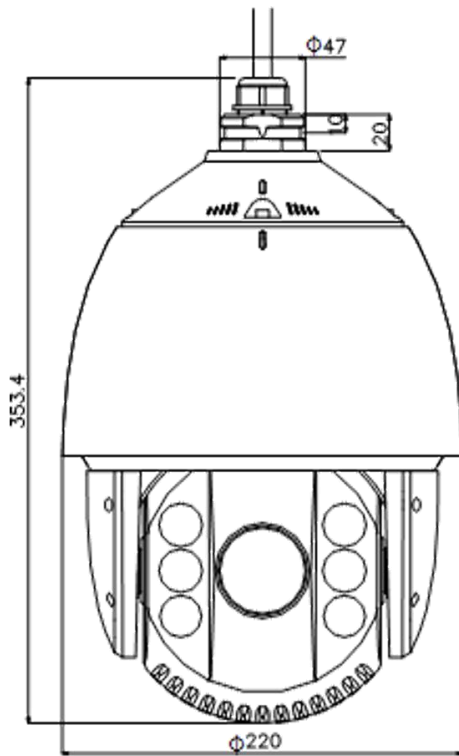

Dimensions

Unit: mm

Accessory

Optional