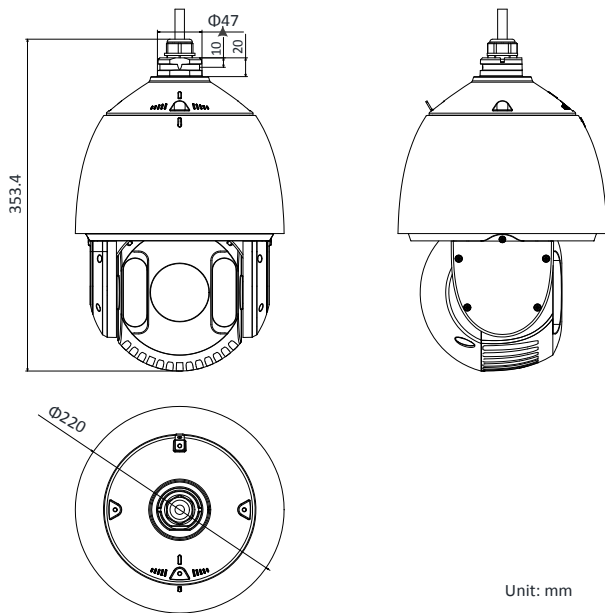

Weight	Approx. 4.5 kg (9.92 lb)

DORI

The DORI (detect, observe, recognize, identify) distance gives the general idea of the camera ability to distinguish persons or objects within its field of view.

It is calculated based on the camera sensor specification and the criteria given by EN 62676-4: 2015.

DORI	Detect	Observe	Recognize	Identify
Definition	25 px/m	63 px/m	125 px/m	250 px/m
Distance (Tele)	2400.0 m (7874.0 ft)	952.4 m (3124.7 ft)	480.0 m (1574.8 ft)	240.0 m (787.4 ft)

Available Model

DS-2DE7425IW-AE (B), 24 VAC & Hi-PoE

Dimensions

Accessory

Optional

Wall Mount with Junction Box

Wall Mount

Wall Mount with Junction Box

Wall Mount