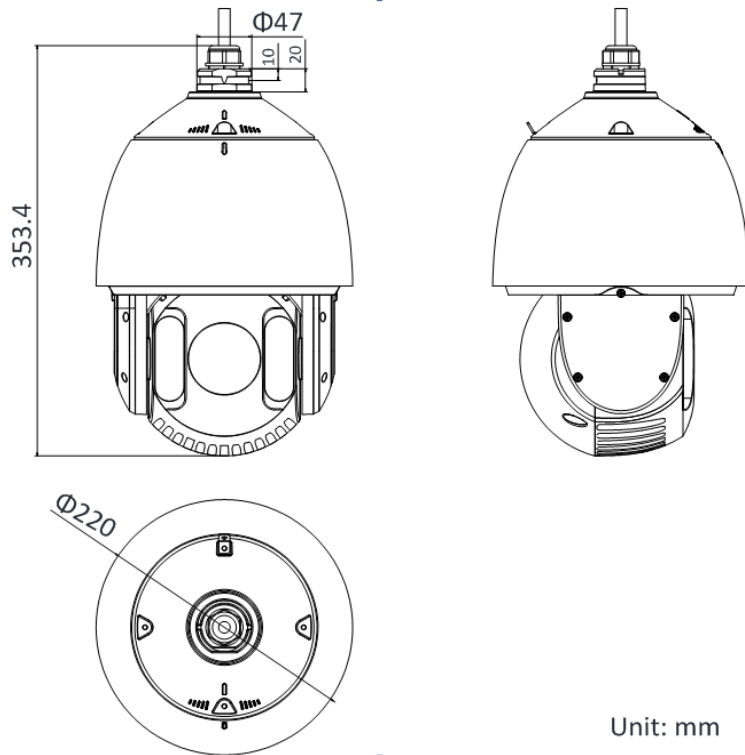

objects within its field of view. It is calculated based on the camera sensor specification and the criteria given by EN 62676-4: 2015.

DORI	Detect	Observe	Recognize	Identify
Definition	25 px/m	63 px/m	125 px/m	250 px/m
Distance (Tele)	3060.0 m (10039.4 ft)	1214.3 m (3983.9 ft)	612.0 m (2007.9 ft)	306.0 m (1004.0ft)

▪ **Dimension**

Unit: mm

▪ **Accessory**

▪ **Optional**