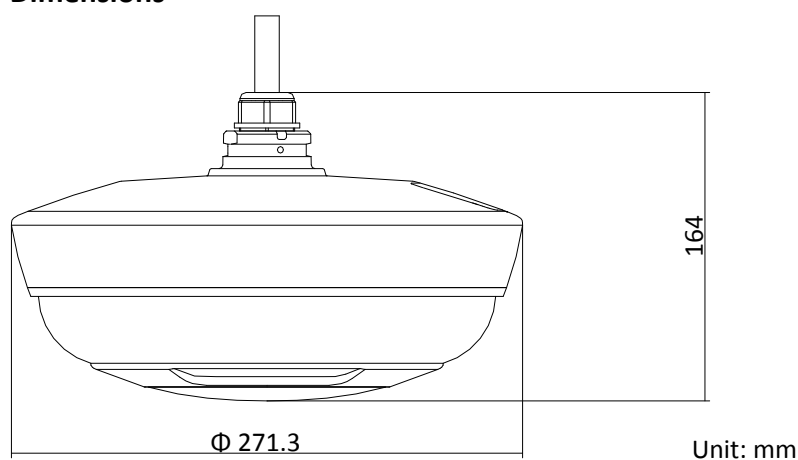

General

Power	12 VDC, 3.33 A & Hi-PoE, 42.5 to 57 VDC, 1.41 A Max.21 W (Max. 7 W for IR)
Working Temperature	-30°C to 65°C (-22°F to 149°F), with heater on
Working Humidity	≤ 90%
Protection Level	IP66, TVS 4000V Lightning Protection, Surge Protection and Voltage Transient Protection
Material	PC & Aluminum alloy
Dimensions	Φ 271.3 mm × 164 mm (Φ 10.68" × 6.46")
Weight	Approx. 2.5 kg (5.51 lb.)

Available Model

DS-2PT5306IZ-DE(4mm), 12 VDC & Hi-PoE

Dimensions