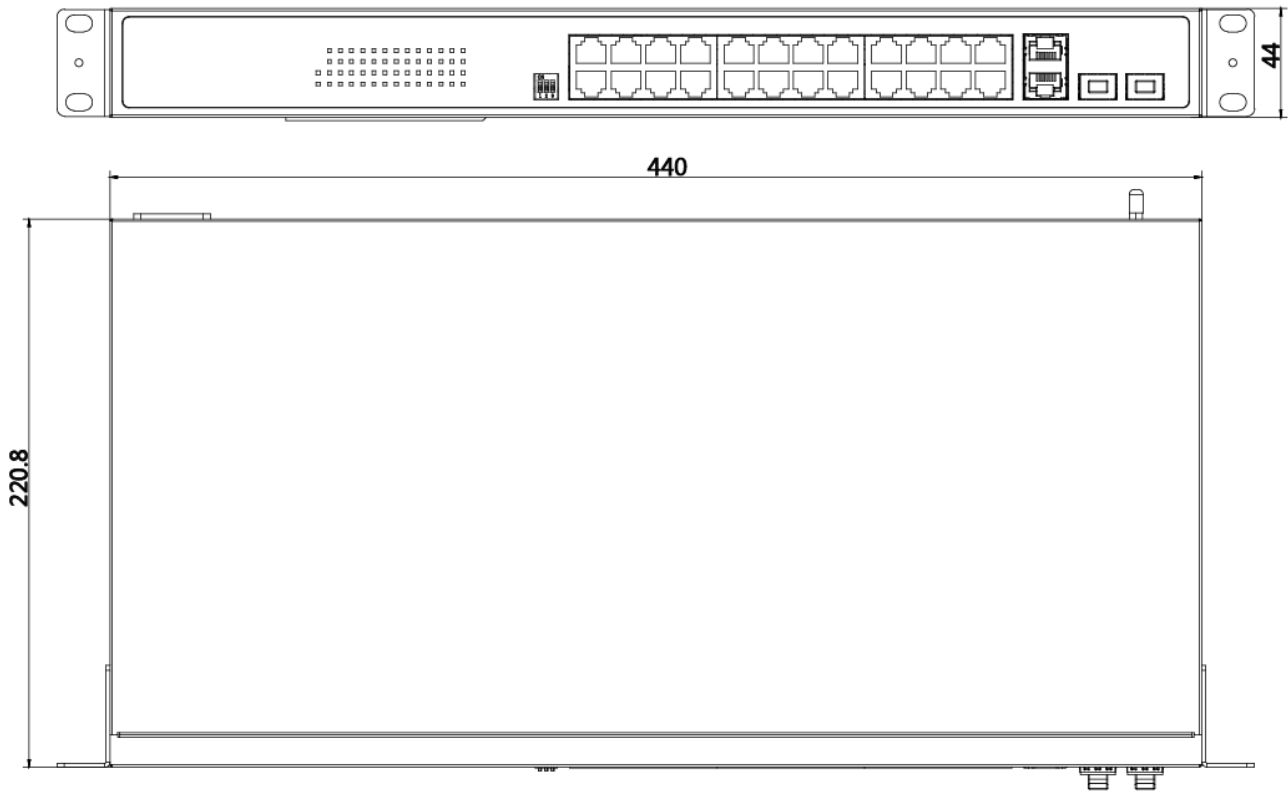

Physical Interface

Front panel:

Back panel:

Available Model

DS-3E0528HP-E

Dimension (unit: mm)

Typical Application

Distributed by