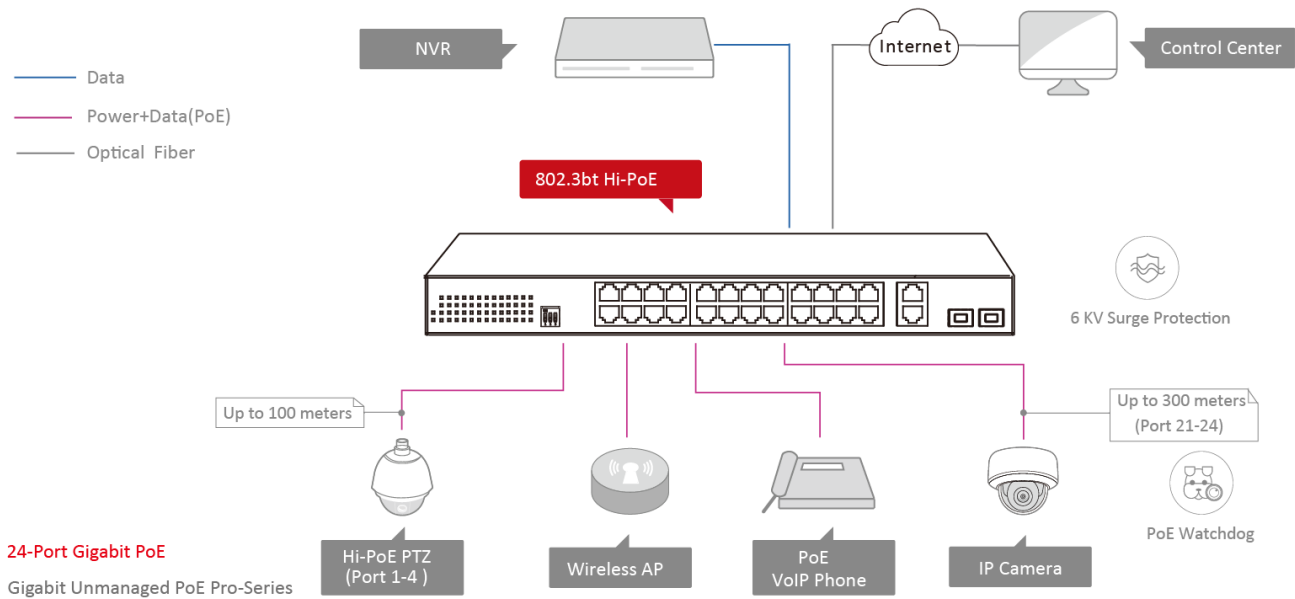

DS-3E0528HP-E**28-Port Gigabit Unmanaged Hi-PoE Switch**

DS-3E0528HP-E switches are layer 2 Hi-PoE switches, providing advanced PoE power supply technology and Gigabit networks design on the basis of high-performance access to ensure stable data upload. The switches support Hi-PoE, long range, port isolation, and PoE watchdog function.

**Key Feature**

- 20 × gigabit PoE ports, 4 × gigabit Hi-PoE ports, 2 × gigabit RJ45 ports, and 2 × gigabit fiber optical ports.
- IEEE 802.3at/af/bt standard for Hi-PoE ports (Max. 90 W PoE output).
- IEEE 802.3at/af standard for PoE ports (Max. 30 W PoE output).
- IEEE 802.3, IEEE 802.3u, IEEE 802.3x, IEEE 802.3ab, and IEEE 802.3z standard.
- 6 KV surge protection for PoE ports.
- Up to 300 m long-range transmission.
- PoE watchdog to auto detect and restart the cameras that do not respond.
- Port isolation to improve network security.
- Gigabit network access design.
- Wire-speed forwarding.
- Store-and-forward switching.
- Solid high-strength metal shell.

Physical Interface

Front panel:

Back panel:

Available Model

DS-3E0528HP-E

Dimension (unit: mm)

Typical Application

Distributed by