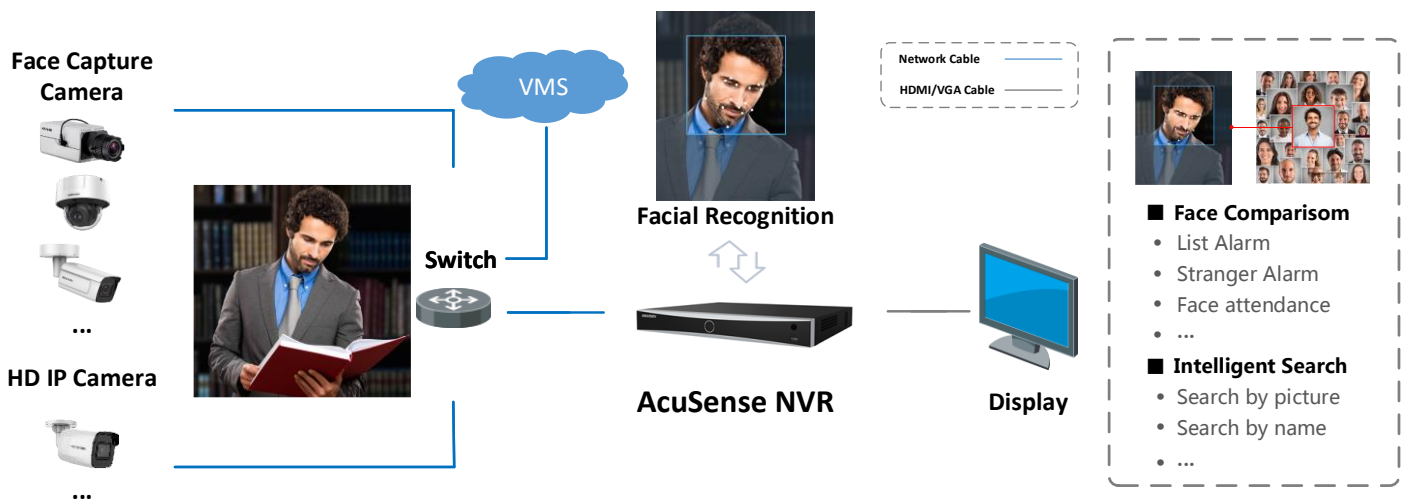

Network & Ethernet Access

- 2 self-adaptive 10/100/1000 Mbps Ethernet interfaces
- Hik-Connect & DDNS (Dynamic Domain Name System) for easy network management
- Smooth streaming technology
- Support web access without plug-in

Typical Application

Facial Recognition and Face Picture Comparison

Modeling and analyzing face pictures captured by cameras. Realize blacklist alarm and stranger alarm via face picture library. Search target people by picture and name features.