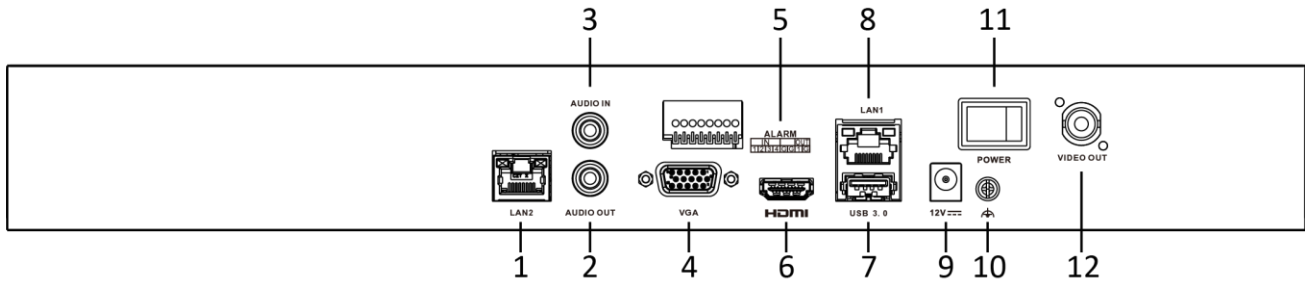

Physical Interface

No.	Description	No.	Description
1	LAN2 Network Interface	7	USB 3.0 interface
2	AUDIO OUT	8	LAN1 Network Interface
3	AUDIO IN	9	Power Supply
4	VGA Interface	10	GND
5	Alarm In/Alarm Out	11	Power Switch
6	HDMI Interface	12	VIDEO OUT