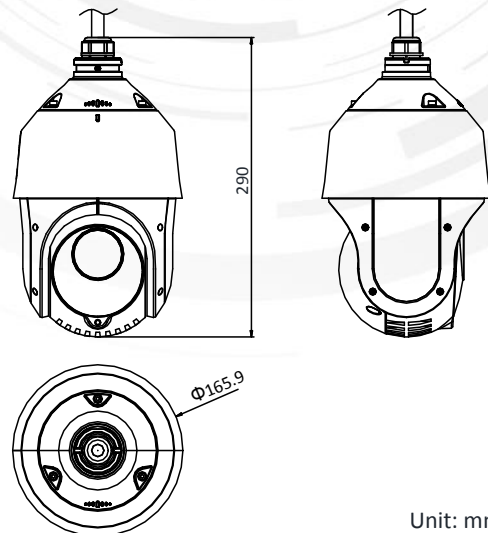

Dimensions