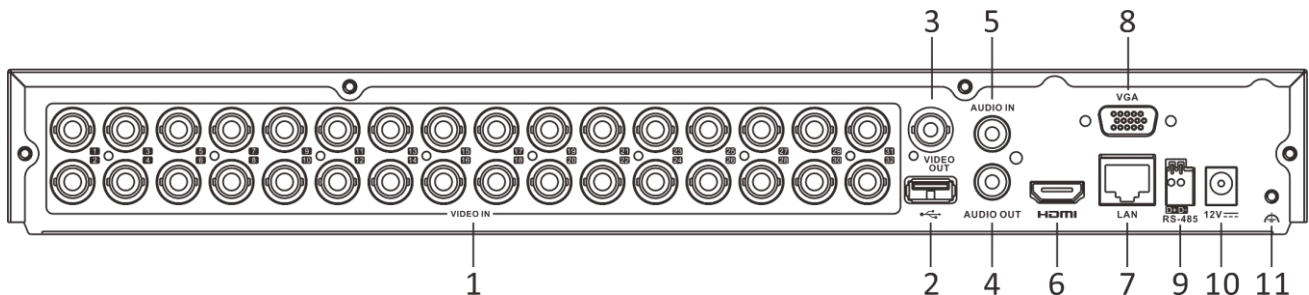

Physical Interface

No.	Description	No.	Description
1	Video and Coaxial Audio In	7	LAN Network Interface
2	USB Interface	8	VGA Interface
3	VIDEO OUT	9	RS-485 Interface
4	AUDIO OUT, RCA Connector	10	Power Input
5	AUDIO IN, RCA Connector	11	GND
6	HDMI Interface