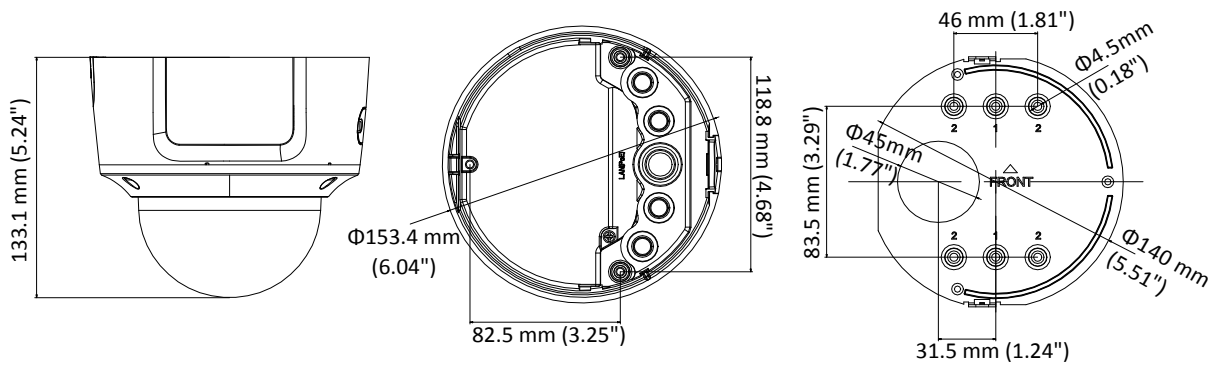

Dimensions

Accessories

DS-1475ZJ-SUS
Vertical Pole Mount

DS-1476ZJ-SUS
Corner Mount

Distributed by