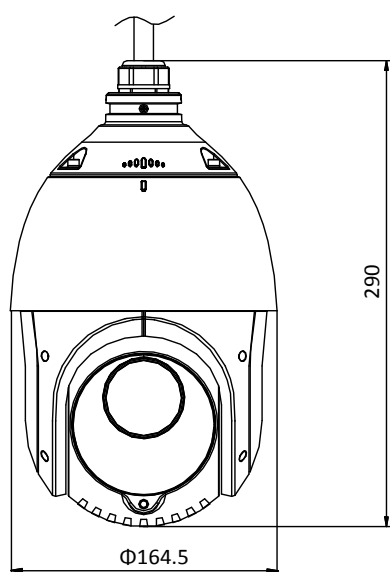

DORI

The DORI (detect, observe, recognize, identify) distance gives the general idea of the camera ability to distinguish persons or objects within its field of view.

It is calculated based on the camera sensor specification and the criteria given by EN 62676-4: 2015.

DORI	Detect	Observe	Recognize	Identify
Definition	25 px/m	63 px/m	125 px/m	250 px/m
Distance (Tele)	2400.0 m (7874.0 ft)	952.4 m (3124.7 ft)	480.0 m (1574.8 ft)	240.0 m (787.4 ft)

Available Model

DS-2DE4425IW-DE (E) 12 VDC & PoE+ (802.3 at, class 4)

Dimensions

Unit: mm

Accessory

Included:

ASW0081-1220002W
Power adapter

DS-1618ZJ
Wall Mount

Optional:

DS-1602ZJ
Wall Mount