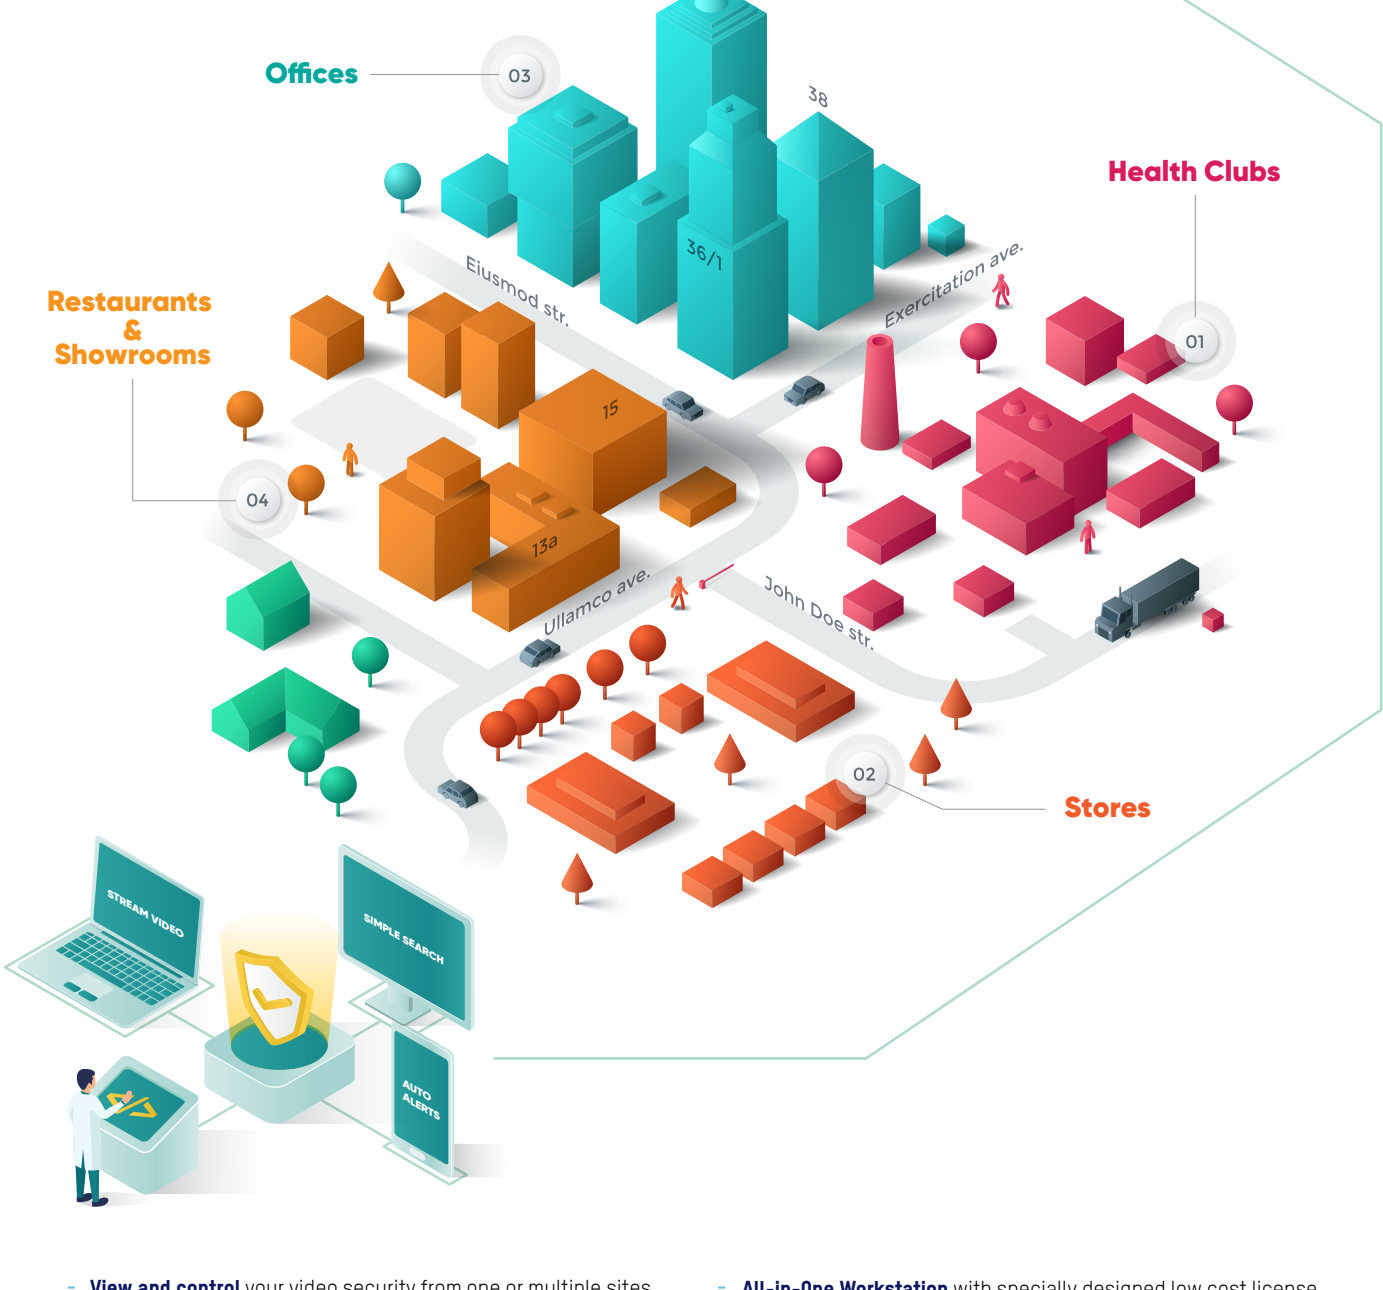

HIKVISION
HikCentral SMB Solution
 HikCentral-Workstation/64

So your business is growing.

You could be exploring new restaurants, shops, showrooms, gyms or maybe your office and teams are expanding. That's brilliant. But scaling up your business can sometimes scale up the size of your headaches, too.

What if there was one technology solution which not only made it simple to manage your video security system, it also centralises practical, smart applications giving your business the competitive edge?

There is. It's called **HikCentral for Small to Medium Businesses** (HikCentral SMB) and it comes from the world leader in video security, Hikvision.

Here's how it works.

MANAGING YOUR VIDEO SECURITY

- **View and control** your video security from one or multiple sites, stores or offices in one place.
- **Stream video** as you need it on your laptop, tablet or mobile.
- **Receive automatic alerts** direct to your devices.
- **More video in less space** because it is optimised for small business networks to store efficiently.
- **Simple search** functionality so you can find the footage when you need it, quickly.
- **All-in-One Workstation** with specially designed low cost license packages just for small & medium businesses in mind.
- **Keep IT costs down** with easily understood, self-managed troubleshooting reports.
- **Free service** for 3 years.
- **Free software** technology updates for 3 years.
- **Simple to understand and easy to manage video security:** that's one less headache for you.