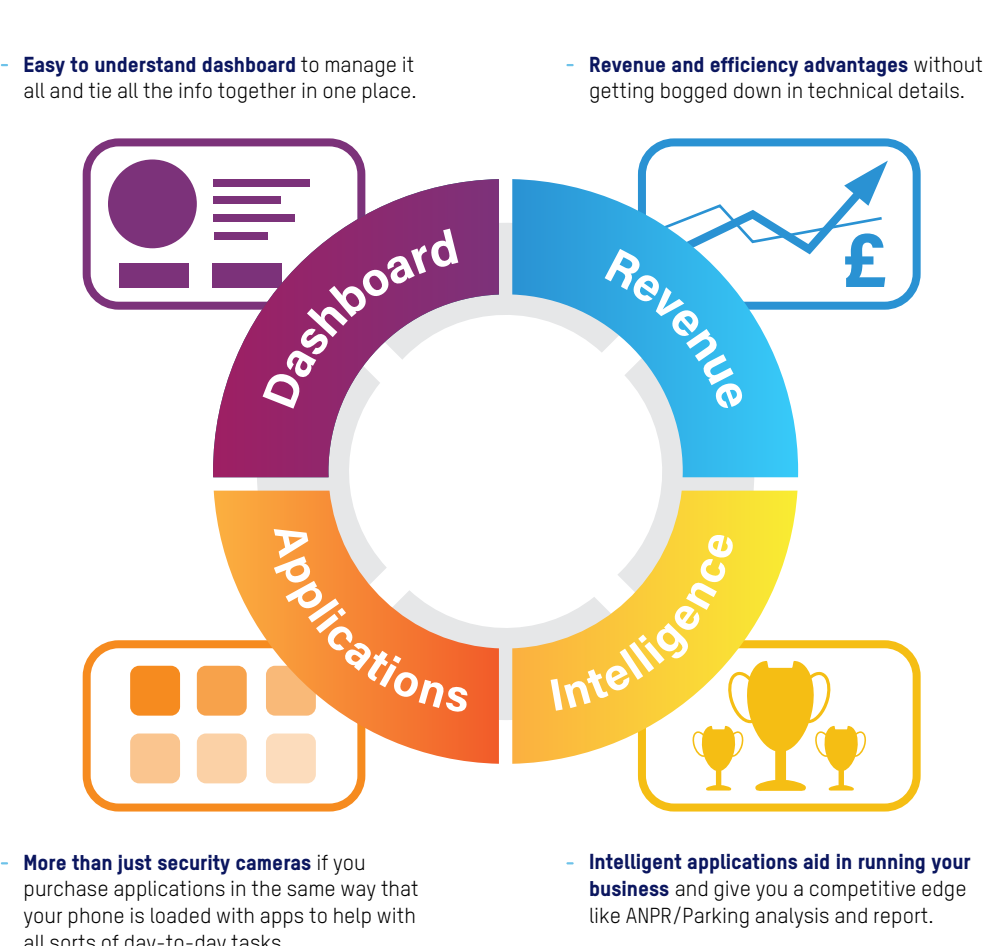

There is. It's called **HikCentral for Small to Medium Businesses** (HikCentral SMB) and it comes from the world leader in video security, Hikvision.

Here's how it works.

MANAGING YOUR VIDEO SECURITY

- **View and control** your video security from one or multiple sites, stores or offices in one place.
- **Stream video** as you need it on your laptop, tablet or mobile.
- **Receive automatic alerts** direct to your devices.
- **More video in less space** because it is optimised for small business networks to store efficiently.
- **Simple search** functionality so you can find the footage when you need it, quickly.
- **All-in-One Workstation** with specially designed low cost license packages just for small & medium businesses in mind.
- **Keep IT costs down** with easily understood, self-managed troubleshooting reports.
- **Free service** for 3 years.
- **Free software** technology updates for 3 years.
- **Simple to understand and easy to manage video security:** that's one less headache for you.

DELIVERING PRACTICAL INSIGHTS

- **Easy to understand dashboard** to manage it all and tie all the info together in one place.
- **Revenue and efficiency advantages** without getting bogged down in technical details.
- **More than just security cameras** if you purchase applications in the same way that your phone is loaded with apps to help with all sorts of day-to-day tasks.
- **Intelligent applications aid in running your business** and give you a competitive edge like ANPR/Parking analysis and report.

What sorts of apps are included on HikCentral-Workstation/64?

- **Video Surveillance**
64 camera streams as standard.

- **Alarm Intruder**
Standard of 32 zones/ alarm input.

- **Access Control**
Manage who is in your building at any time. Manage staff access records with ease. 16 entry / exits are included in the standard package.