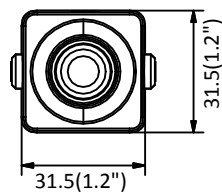

	60Hz: 1fps (1920 × 1080, 1280 × 960, 1280 × 720, 704 × 480, 640 × 480)
Image Enhancement	3D DNR
Image Settings	Rotate mode, saturation, brightness, contrast, sharpness adjustable by client software or web browser
Day/Night Switch	Day/Night/Auto/Schedule
Network	
Network Storage	Support NAS (NFS, SMB/CIFS)
Alarm Trigger	Motion detection, video tampering, IP address conflict, illegal login
Protocols	TCP/IP, ICMP, HTTP, HTTPS, FTP, DHCP, DNS, DDNS, RTP, RTSP, RTCP, PPPoE, NTP, UPnP™, SMTP, SNMP, IGMP, 802.1X, QoS, IPv6, Bonjour
General Function	Anti-flicker, heartbeat, mirror, password protection, privacy mask, watermark, IP address filter
API	ONVIF (PROFILE S, PROFILE G), ISAPI
Simultaneous Live View	Up to 6 channels
User/Host	Up to 32 users 3 levels: Administrator, Operator and User
Client	iVMS-4200, Hik-Connect, iVMS-5200, iVMS-4500
Web Browser	IE8+, Chrome 31.0-44, Firefox 30.0-51, Safari 8.0+
Interface	
Audio	1 input (line in)
Communication Interface	1 RJ45 10M/100M self-adaptive Ethernet port
Reset Button	Yes
General	
Operating Conditions	-30 °C to +60 °C (-22 °F to +140 °F), Humidity 95% or less (non-condensing)
Power Supply	12 VDC ± 20%, Φ 5.5 mm coaxial plug power
Power Consumption and Current	12 VDC, 0.3 A, max. 3 W
Material	Aluminum Alloy
Dimensions	Without /M model: 31 mm × 31 mm × 26 mm (1.2" × 1.2" × 1") With /M model: 31 mm × 31 mm × 39 mm (1.2" × 1.2" × 1.5")
Weight	With package: approx. 202 g (0.4 lb.) Camera: approx. 93 g (0.2 lb.)

Available Models:

DS-2CD2D21G0/M-D/NF(2.8 mm) DS-2CD2D21G0/M-D/NF(4 mm), DS-2CD2D21G0-D/NF(3.7mm)

Dimensions

Without /M Model

With /M Model

Unit: mm (inch)

Distributed by

HIKVISION