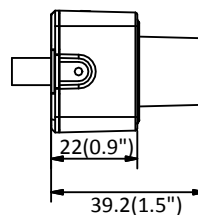

	60Hz: 1fps (1920 × 1080, 1280 × 960, 1280 × 720, 704 × 480, 640 × 480)
Image Enhancement	3D DNR
Image Settings	Rotate mode, saturation, brightness, contrast, sharpness adjustable by client software or web browser
Day/Night Switch	Day/Night/Auto/Schedule
Network	
Network Storage	Support NAS (NFS, SMB/CIFS)
Alarm Trigger	Motion detection, video tampering, IP address conflict, illegal login
Protocols	TCP/IP, ICMP, HTTP, HTTPS, FTP, DHCP, DNS, DDNS, RTP, RTSP, RTCP, PPPoE, NTP, UPnP™, SMTP, SNMP, IGMP, 802.1X, QoS, IPv6, Bonjour
General Function	Anti-flicker, heartbeat, mirror, password protection, privacy mask, watermark, IP address filter
API	ONVIF (PROFILE S, PROFILE G), ISAPI
Simultaneous Live View	Up to 6 channels
User/Host	Up to 32 users 3 levels: Administrator, Operator and User
Client	iVMS-4200, Hik-Connect, iVMS-5200, iVMS-4500
Web Browser	IE8+, Chrome 31.0-44, Firefox 30.0-51, Safari 8.0+
Interface	
Audio	1 input (line in)
Communication Interface	1 RJ45 10M/100M self-adaptive Ethernet port
Reset Button	Yes
General	
Operating Conditions	-30 °C to +60 °C (-22 °F to +140 °F), Humidity 95% or less (non-condensing)
Power Supply	12 VDC ± 20%, Φ 5.5 mm coaxial plug power
Power Consumption and Current	12 VDC, 0.3 A, max. 3 W
Material	Aluminum Alloy
Dimensions	Without /M model: 31 mm × 31 mm × 26 mm (1.2" × 1.2" × 1") With /M model: 31 mm × 31 mm × 39 mm (1.2" × 1.2" × 1.5")
Weight	With package: approx. 202 g (0.4 lb.) Camera: approx. 93 g (0.2 lb.)

Available Models:

DS-2CD2D21G0/M-D/NF(2.8 mm) DS-2CD2D21G0/M-D/NF(4 mm), DS-2CD2D21G0-D/NF(3.7mm)

Dimensions

Without /M Model

With /M Model

Unit: mm (inch)

Distributed by

HIKVISION