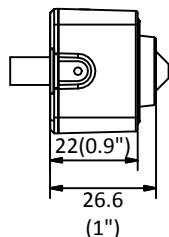

	60Hz: 1fps (1920 × 1080, 1280 × 960, 1280 × 720, 704 × 480, 640 × 480)
Image Enhancement	3D DNR
Image Settings	Rotate mode, saturation, brightness, contrast, sharpness adjustable by client software or web browser
Day/Night Switch	Day/Night/Auto/Schedule
Network	
Network Storage	Support NAS (NFS, SMB/CIFS)
Alarm Trigger	Motion detection, video tampering, IP address conflict, illegal login
Protocols	TCP/IP, ICMP, HTTP, HTTPS, FTP, DHCP, DNS, DDNS, RTP, RTSP, RTCP, PPPoE, NTP, UPnP™, SMTP, SNMP, IGMP, 802.1X, QoS, IPv6, Bonjour
General Function	Anti-flicker, heartbeat, mirror, password protection, privacy mask, watermark, IP address filter
API	ONVIF (PROFILE S, PROFILE G), ISAPI
Simultaneous Live View	Up to 6 channels
User/Host	Up to 32 users 3 levels: Administrator, Operator and User
Client	iVMS-4200, Hik-Connect, iVMS-5200, iVMS-4500
Web Browser	IE8+, Chrome 31.0-44, Firefox 30.0-51, Safari 8.0+
Interface	
Audio	1 input (line in)
Communication Interface	1 RJ45 10M/100M self-adaptive Ethernet port
Reset Button	Yes
General	
Operating Conditions	-30 °C to +60 °C (-22 °F to +140 °F), Humidity 95% or less (non-condensing)
Power Supply	12 VDC ± 20%, Φ 5.5 mm coaxial plug power
Power Consumption and Current	12 VDC, 0.3 A, max. 3 W
Material	Aluminum Alloy
Dimensions	Without /M model: 31 mm × 31 mm × 26 mm (1.2" × 1.2" × 1") With /M model: 31 mm × 31 mm × 39 mm (1.2" × 1.2" × 1.5")
Weight	With package: approx. 202 g (0.4 lb.) Camera: approx. 93 g (0.2 lb.)

Available Models:

DS-2CD2D21G0/M-D/NF(2.8 mm) DS-2CD2D21G0/M-D/NF(4 mm), DS-2CD2D21G0-D/NF(3.7mm)

Dimensions

Without /M Model

With /M Model

Unit: mm (inch)

Distributed by

HIKVISION