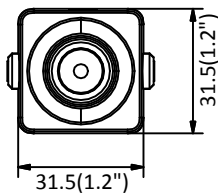

	60Hz: 1fps (1920 × 1080, 1280 × 960, 1280 × 720, 704 × 480, 640 × 480)
Image Enhancement	3D DNR
Image Settings	Rotate mode, saturation, brightness, contrast, sharpness adjustable by client software or web browser
Day/Night Switch	Day/Night/Auto/Schedule
Network	
Network Storage	Support NAS (NFS, SMB/CIFS)
Alarm Trigger	Motion detection, video tampering, IP address conflict, illegal login
Protocols	TCP/IP, ICMP, HTTP, HTTPS, FTP, DHCP, DNS, DDNS, RTP, RTSP, RTCP, PPPoE, NTP, UPnP™, SMTP, SNMP, IGMP, 802.1X, QoS, IPv6, Bonjour
General Function	Anti-flicker, heartbeat, mirror, password protection, privacy mask, watermark, IP address filter
API	ONVIF (PROFILE S, PROFILE G), ISAPI
Simultaneous Live View	Up to 6 channels
User/Host	Up to 32 users 3 levels: Administrator, Operator and User
Client	iVMS-4200, Hik-Connect, iVMS-5200, iVMS-4500
Web Browser	IE8+, Chrome 31.0-44, Firefox 30.0-51, Safari 8.0+
Interface	
Audio	1 input (line in)
Communication Interface	1 RJ45 10M/100M self-adaptive Ethernet port
Reset Button	Yes
General	
Operating Conditions	-30 °C to +60 °C (-22 °F to +140 °F), Humidity 95% or less (non-condensing)
Power Supply	12 VDC ± 20%, Φ 5.5 mm coaxial plug power
Power Consumption and Current	12 VDC, 0.3 A, max. 3 W
Material	Aluminum Alloy
Dimensions	Without /M model: 31 mm × 31 mm × 26 mm (1.2" × 1.2" × 1") With /M model: 31 mm × 31 mm × 39 mm (1.2" × 1.2" × 1.5")
Weight	With package: approx. 202 g (0.4 lb.) Camera: approx. 93 g (0.2 lb.)

Available Models:

DS-2CD2D21G0/M-D/NF(2.8 mm) DS-2CD2D21G0/M-D/NF(4 mm), DS-2CD2D21G0-D/NF(3.7mm)

Dimensions

Without /M Model

With /M Model

Unit: mm (inch)

Distributed by

HIKVISION