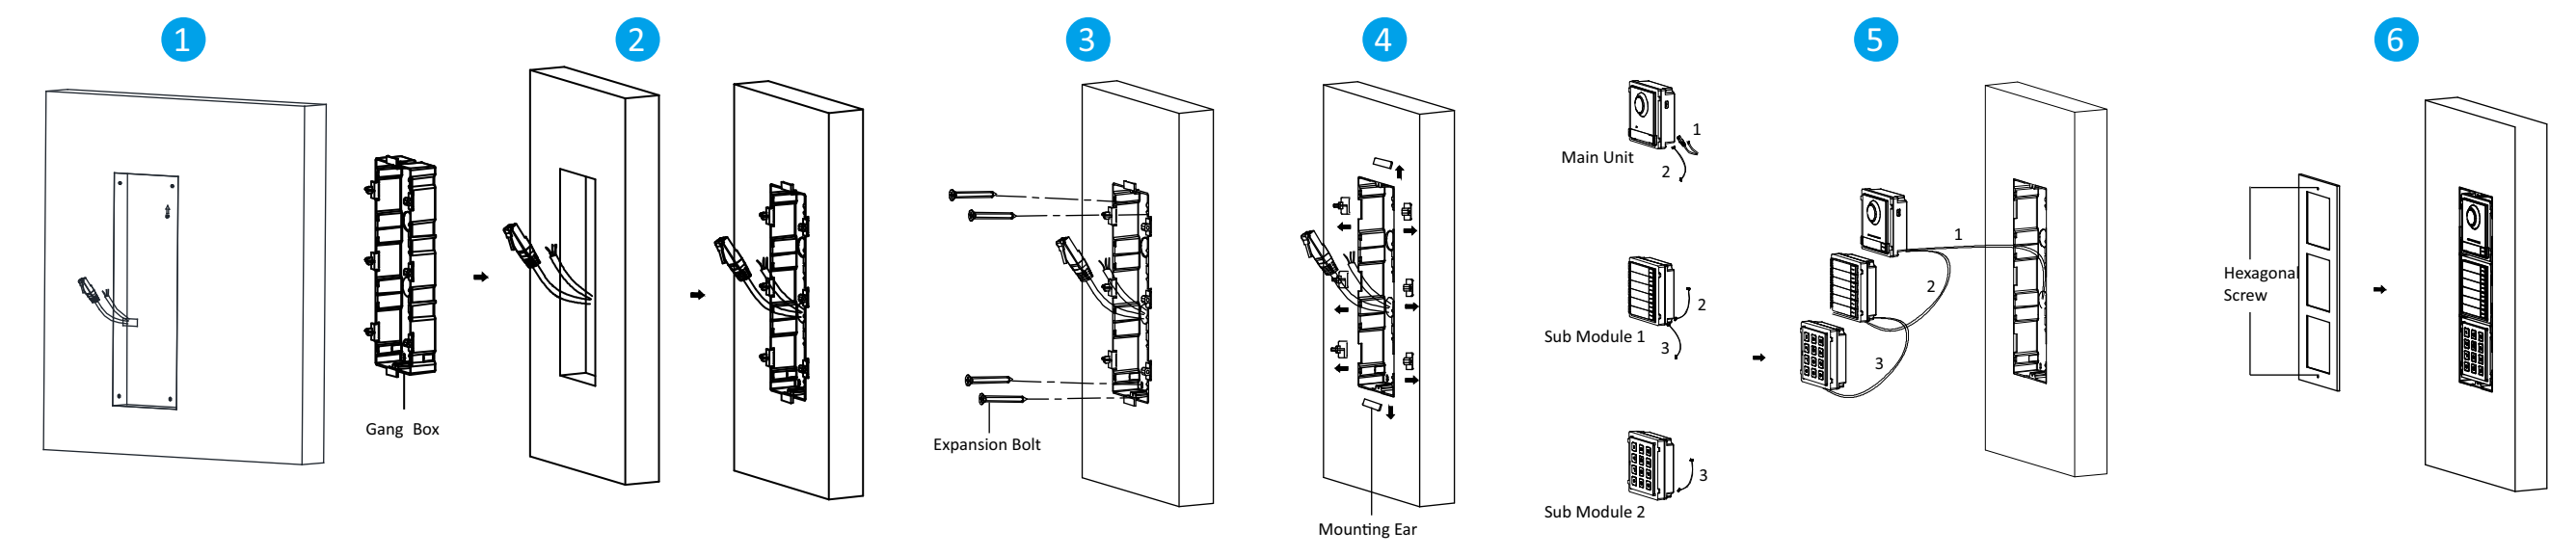

★ Surface Mounting with Protective Shield

1. Paste the installation sticker 1 onto the wall. Make sure the sticker is placed horizontally via measuring with the gradienter. Drill 4 holes according to the screw holes on the sticker.
  Note: The suggested size of hole is 6(diameter) × 25(depth) mm. The suggested length of the cables left outside is 270 mm.
2. Remove the sticker and insert the expansion sleeves into the screw holes. Fix the mounting frame onto the wall with 4 expansion bolts.
3. Thread the module-connecting line across the thread holes of the frame. Pass the main unit connecting line across the thread hole to the top grid and connect the cables.
  - a. Connect the lines and module-connecting line 1 to the corresponding interfaces of the main unit, then place the main unit into the upper grid.
  - b. Connect the other end of the module-connecting line 1 to the input interface of the sub modules via module-connecting line 2.
  - c. Organize the cables with cable tie in the package.
4. Insert the modules into the frame after wiring. The main unit must be placed in the top grid.
5. Use the hexagon wrench in the package to fix the cover onto the frame.