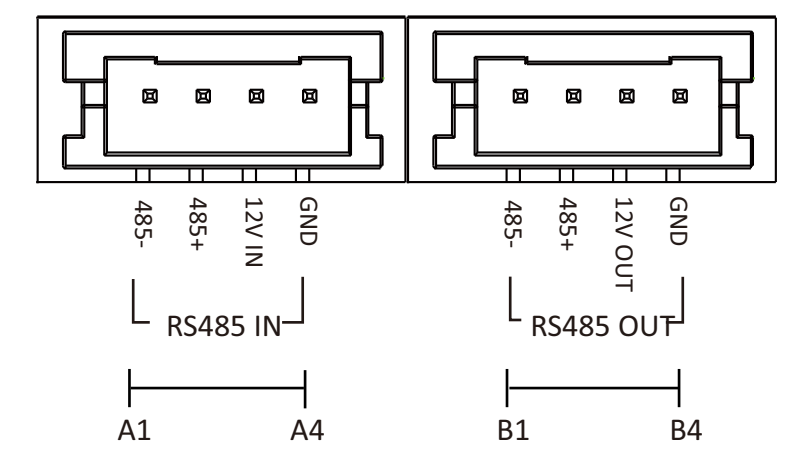

★ Surface Mounting with Protective Shield

1. Paste the installation sticker 1 onto the wall. Make sure the sticker is placed horizontally via measuring with the gradienter. Drill 4 holes according to the screw holes on the sticker.
  Note: The suggested size of hole is 6(diameter) × 25(depth) mm. The suggested length of the cables left outside is 270 mm.
2. Remove the sticker and insert the expansion sleeves into the screw holes. Fix the mounting frame onto the wall with 4 expansion bolts.
3. Thread the module-connecting line across the thread holes of the frame. Pass the main unit connecting line across the thread hole to the top grid and connect the cables.
  - a. Connect the lines and module-connecting line 1 to the corresponding interfaces of the main unit, then place the main unit into the upper grid.
  - b. Connect the other end of the module-connecting line 1 to the input interface of the sub modules via module-connecting line 2.
  - c. Organize the cables with cable tie in the package.
4. Insert the modules into the frame after wiring. The main unit must be placed in the top grid.
5. Use the hexagon wrench in the package to fix the cover onto the frame.