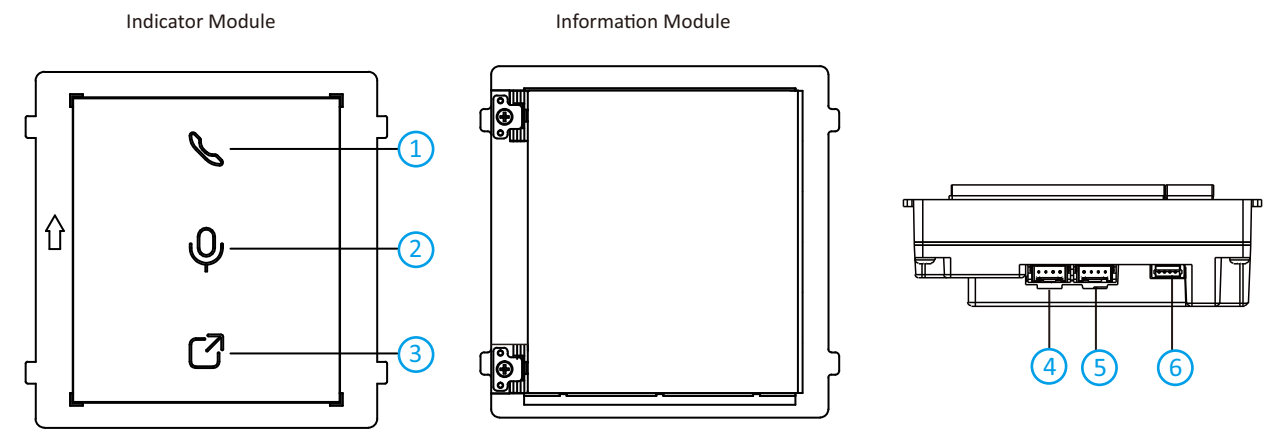

★ Surface Mounting with Protective Shield

1. Paste the installation sticker 1 onto the wall. Make sure the sticker is placed horizontally via measuring with the gradienter. Drill 4 holes according to the screw holes on the sticker.
  Note: The suggested size of hole is 6(diameter) × 25(depth) mm. The suggested length of the cables left outside is 270 mm.
2. Remove the sticker and insert the expansion sleeves into the screw holes. Fix the mounting frame onto the wall with 4 expansion bolts.
3. Thread the module-connecting line across the thread holes of the frame. Pass the main unit connecting line across the thread hole to the top grid and connect the cables.
  - a. Connect the lines and module-connecting line 1 to the corresponding interfaces of the main unit, then place the main unit into the upper grid.
  - b. Connect the other end of the module-connecting line 1 to the input interface of the sub modules via module-connecting line 2.
  - c. Organize the cables with cable tie in the package.
4. Insert the modules into the frame after wiring. The main unit must be placed in the top grid.
5. Use the hexagon wrench in the package to fix the cover onto the frame.