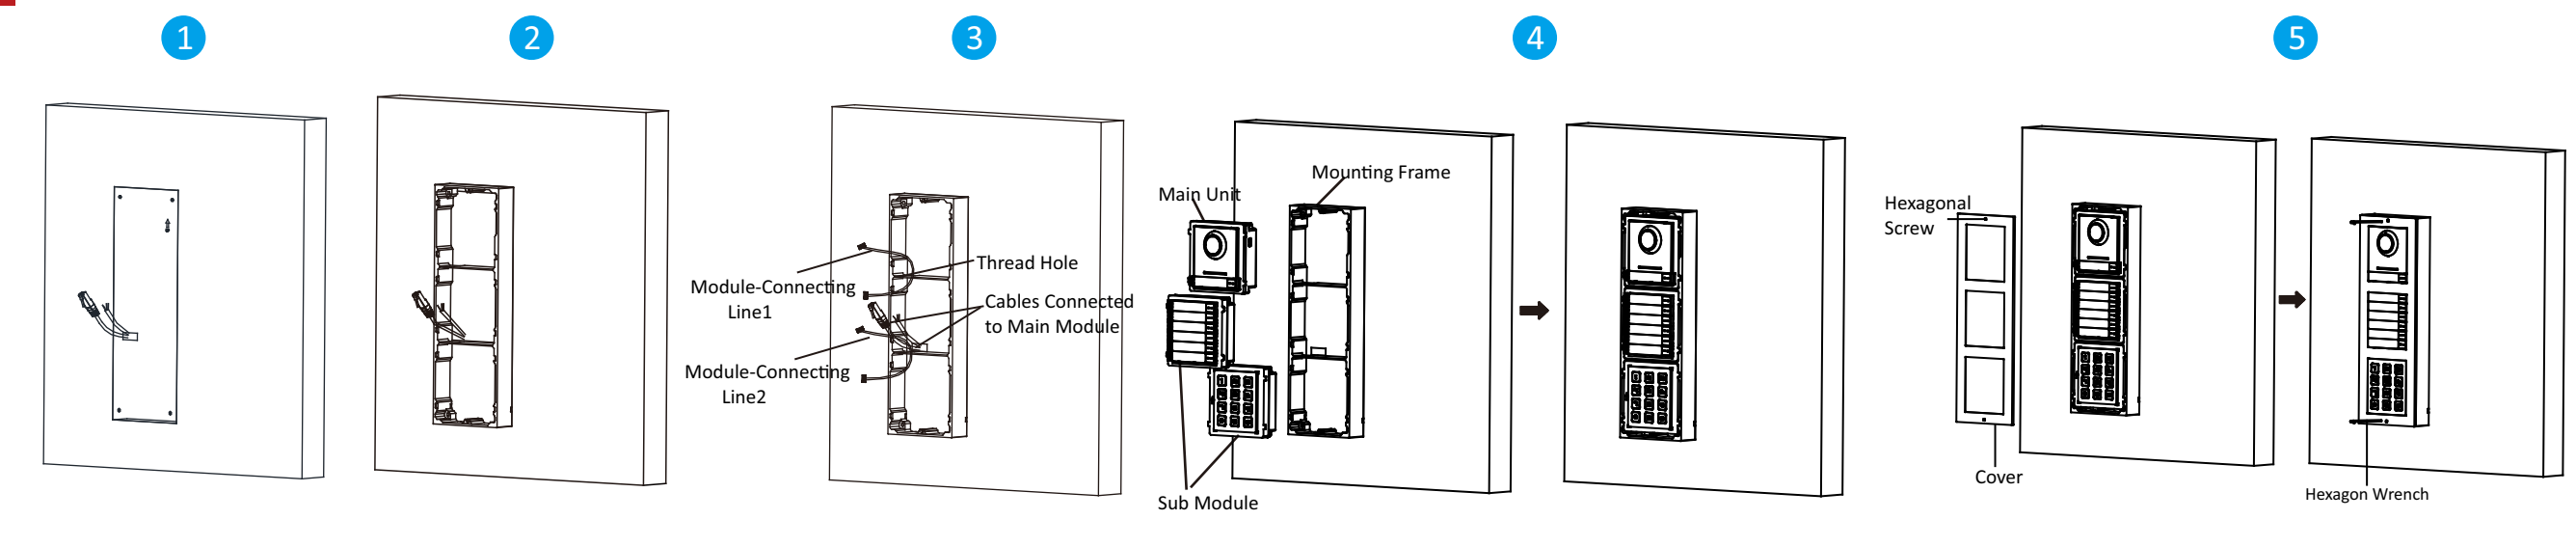

★ Surface Mounting with Protective Shield

1. Paste the installation sticker 1 onto the wall. Make sure the sticker is placed horizontally via measuring with the gradienter. Drill 4 holes according to the screw holes on the sticker.
  Note: The suggested size of hole is 6(diameter) × 25(depth) mm. The suggested length of the cables left outside is 270 mm.
2. Remove the sticker and insert the expansion sleeves into the screw holes. Fix the mounting frame onto the wall with 4 expansion bolts.
3. Thread the module-connecting line across the thread holes of the frame. Pass the main unit connecting line across the thread hole to the top grid and connect the cables.
  - a. Connect the lines and module-connecting line 1 to the corresponding interfaces of the main unit, then place the main unit into the upper grid.
  - b. Connect the other end of the module-connecting line 1 to the input interface of the sub modules via module-connecting line 2.
  - c. Organize the cables with cable tie in the package.
4. Insert the modules into the frame after wiring. The main unit must be placed in the top grid.
5. Use the hexagon wrench in the package to fix the cover onto the frame.