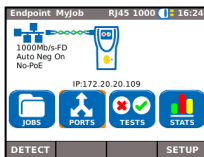

Four Ways to Navigate

A