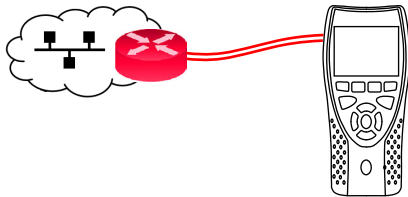

Network Testing over Fibre

Optical MyJob Opt 1000 01:07

Opt 1000Mb/s

IP:192.168.82.77

JOBS PCATS TESTS STATS

DETECT SET IP

T-Route MyJob Opt 1000 00:54

Target 193.254.188.125

	Hop	T1 ms	T2 ms	T3 ms
11	217.71.99.138	27.4	27.6	27.6
12	81.92.174.2	27.9	27.8	27.7
13	193.254.191.33	30.2	30.2	30.1
14	193.254.191.11	29.9	30.0	30.0
15	193.254.188.125	30.0	30.4	30.0

Info PASSED

RUN SAVE SETUP

T-Route MyJob Opt - 01:22

Target

Max Hops

Timeout (s)

Type

APPLY