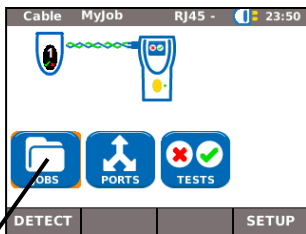

Result Saving and Viewing