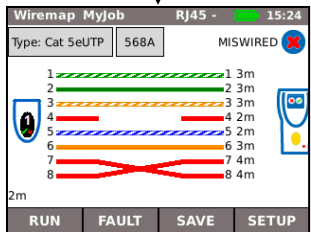

Four Ways to Navigate

A

B

Touch Screen

C

D

Escape - Return to previous screen

ENTER - Accept selection

Cable Testing

Network Testing over Copper

Endpoint Myjob RJ45 1000 16:24

1000Mb/s-FD
Auto Neg On
No-PoE

IP:172.20.20.109

JOBS PORTS TESTS STATS

DETECT SET IP

RJ45

TESTS

NET MAP

RUN

IP

IP Myjob RJ45 - 01:51

IP Address

IP Address

NetMask