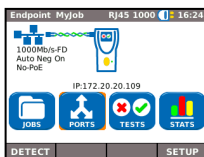

Four Ways to Navigate

A

B

Touch Screen

C

D

Escape - Return to previous screen

ENTER - Accept selection