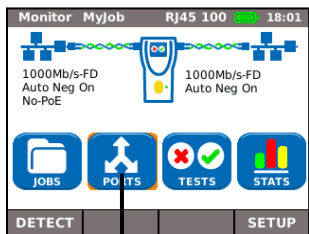

In-Line Testing over Copper