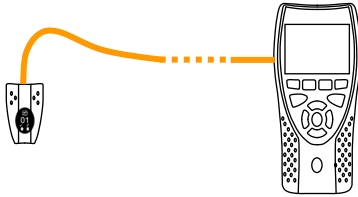

Cable Testing