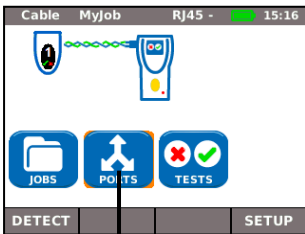

Four Ways to Navigate

A

B

Touch Screen

C

D

Escape - Return to previous screen

ENTER - Accept selection

Cable Testing

Network Testing over Copper

Endpoint Myjob RJ45 1000 16:24

1000Mb/s-FD
Auto Neg On
No-PoE

IP:172.20.20.109

JOBS PORTS TESTS STATS

DETECT SET IP

RJ45