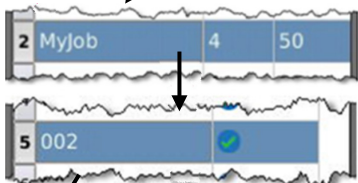

Scan MyJob WiFi - 00:19

One Or More Networks Found

	SSID	CH	Lock	
1	ABCDEFGHJKLMN...	10	WPA...	
2	default	6	OFF	
3	ieuwireless	1	WEP	

RUN DETAILS SAVE JOIN

Ping MyJob WiFi 48 01:06

Target 193.254.188.125

Info PASSED

Tx Count 3/3

Rx Count 3

	Min	Avg	Max
Delay(ms)	32.1	32.2	32.4

RUN SAVE SETUP

Result Saving and Viewing

Select Job

Select Result

VIEW

TO USB

Download reports over Wi-Fi

Plug in supplied
Wi-Fi adapter

Wi-Fi symbol flashes
when JOBS selected

A screenshot of a device's status bar. At the top, it shows 'RJ45 1000' on the left, a Wi-Fi symbol in the center, and '15:40' on the right. Below this is a table with two columns: 'Tests' and 'Pass %'. The 'Tests' column has the value '1' and the 'Pass %' column has the value '0'. An arrow points from the text above to the Wi-Fi symbol.