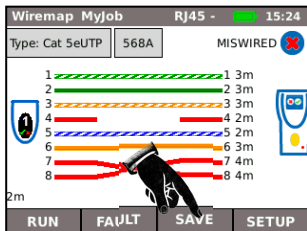

Network Testing over Wi-Fi

WiFi MyJob WiFi 48 00:52

ieuwireless

IP:172.20.20.80

JOBS POINTS TESTS STATS

SCAN CONFIG

RUN

RUN

Scan MyJob WiFi - 00:19

One Or More Networks Found

	SSID	CH	Lock	
1	ABCDEFGHJKLMN...	10	WPA...	
2	default	6	OFF	
3	ieuwireless	1	WEP	

RUN DETAILS SAVE JOIN

Ping MyJob WiFi 48 01:06

Target 193.254.188.125

Info PASSED

Tx Count 3/3

Rx Count 3

	Min	Avg	Max
Delay(ms)	32.1	32.2	32.4

RUN SAVE SETUP

Result Saving and Viewing

Select Job

Select Result

VIEW

TO USB

Download reports over Wi-Fi

Plug in supplied
Wi-Fi adapter

Wi-Fi symbol flashes
when JOBS selected

A screenshot of a device's status bar. At the top, it shows 'RJ45 1000' on the left, a Wi-Fi symbol in the center, and '15:40' on the right. Below this is a table with two columns: 'Tests' and 'Pass %'. The 'Tests' column has the value '1' and the 'Pass %' column has the value '0'. An arrow points from the text above to the Wi-Fi symbol.