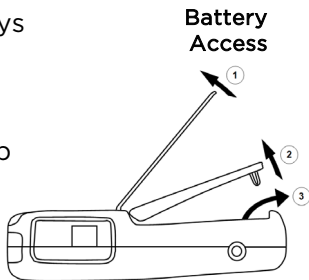

A subsidiary of IDEAL INDUSTRIES INC.

© IDEAL INDUSTRIES Ltd 2016

IDEAL INDUSTRIES, INC.

- 1 Slot for SFP module
- 2 Primary RJ45 port
- 3 Battery compartment (behind kickstand)
- 4 Reset button (inside battery compartment)
- 5 USB port
- 6 LCD colour touch screen
- 7 Function keys F1 to F4
- 8 Autotest button
- 9 Escape button
- 10 Cursor and ENTER keys
- 11 ON/OFF button
- 12 Charger LED*
- 13 Stylus
- 14 Slots for hanging strap
- 15 Secondary RJ45 port
- 16 12volt DC-Jack
- 17 Wi-Fi Adapter

- AA Cells can not be charged internally !
- Use the RESET button to reset the tester !
- Do not remove the battery to reset !

*Charger LED	Status
Green	Battery is charging
Off (with charger connected)	Battery is charged
Green Flashing	Battery is not being charged
Red Flashing	Battery can not be charged - temperature is too high