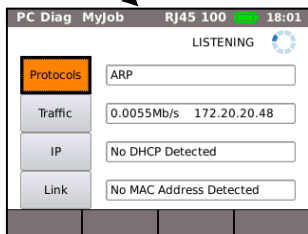

In-Line Testing over Copper