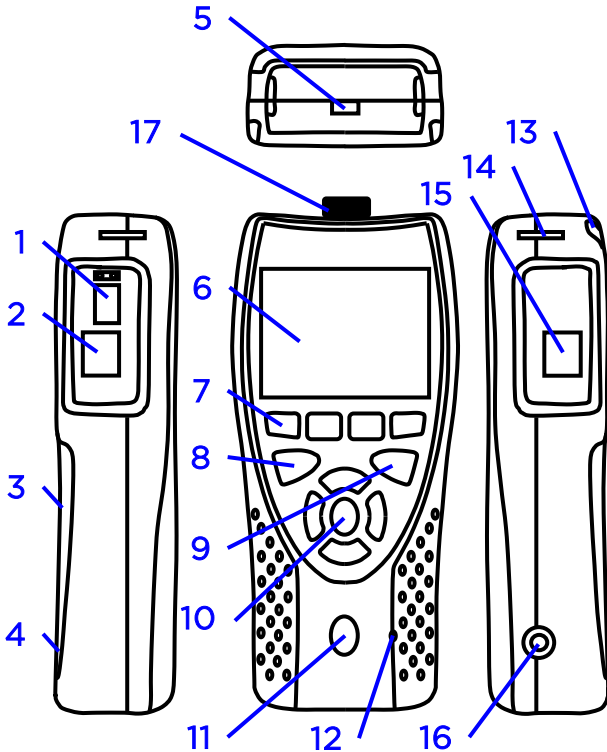

A subsidiary of IDEAL INDUSTRIES INC.

© IDEAL INDUSTRIES Ltd 2016

IDEAL INDUSTRIES, INC.

- 1 Slot for SFP module
- 2 Primary RJ45 port
- 3 Battery compartment (behind kickstand)
- 4 Reset button (inside battery compartment)
- 5 USB port
- 6 LCD colour touch screen
- 7 Function keys F1 to F4
- 8 Autotest button
- 9 Escape button
- 10 Cursor and ENTER keys
- 11 ON/OFF button
- 12 Charger LED*
- 13 Stylus
- 14 Slots for hanging strap
- 15 Secondary RJ45 port
- 16 12volt DC-Jack
- 17 Wi-Fi Adapter