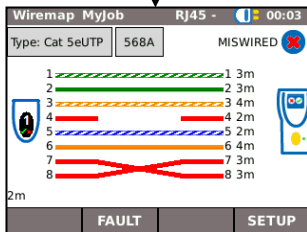

Scan MyJob WiFi - 00:19

One Or More Networks Found

	SSID	CH	Lock	
1	ABCDEFGHJKLMN...	10	WPA...	
2	default	6	OFF	
3	ieuwireless	1	WEP	

RUN DETAILS SAVE JOIN

Ping MyJob WiFi 48 01:06

Target 193.254.188.125

Info PASSED

Tx Count 3/3

Rx Count 3

	Min	Avg	Max
Delay(ms)	32.1	32.2	32.4

RUN SAVE SETUP

Result Saving and Viewing

Select Job

Select Result

VIEW

TO USB

Download reports over Wi-Fi

Plug in supplied
Wi-Fi adapter

Wi-Fi symbol flashes
when JOBS selected

A screenshot of a device's status bar. At the top, it shows 'RJ45 1000' on the left, a Wi-Fi symbol in the center, and '15:40' on the right. Below this is a table with two columns: 'Tests' and 'Pass %'. The 'Tests' column has the value '1' and the 'Pass %' column has the value '0'. An arrow points from the text above to the Wi-Fi symbol.