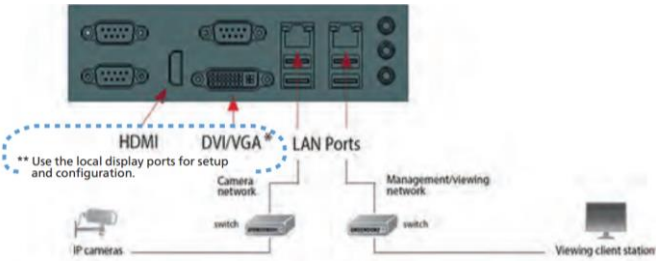

www.milestonesys.com

Copyright Milestone Systems 2017
All rights reserved

Milestone HUSKY™ M500A / M550A

M500A/M550A rear

***) Local viewing should be using hardware accelerated XProtect Smart Client and may lower overall number of cameras being recorded.