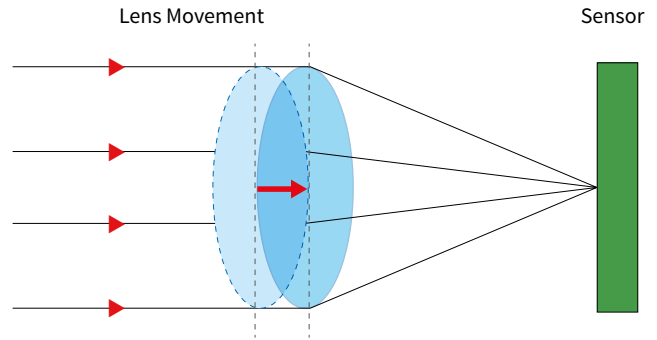

Vandal Dome

MOBOTIX MOVE VD-4-IR

Technical Specifications

- ➔ Zoom Lens/Motorized Lens with Auto Focus Function
- ➔ Wide Dynamic Range (WDR) 120db
- ➔ Dual IRIS Support (Auto-IRIS & P-IRIS)
- ➔ Remote Zoom/Focus /IRIS Control on AF Lens
- ➔ Triple Power Support (PoE/DC12V/AC24V)
- ➔ Quick Connection Mounting
- ➔ IR LED built in
- ➔ IP66 and IK10
- ➔ Extended temperature range up to 65°C

Product Features:

- Multiple Progressive Scan CMOS Sensor Support with 4MP Resolution
- Multi Exposure WDR
- Multi Codec Support (H.264/MJPEG)
- Low Latency Streaming
- Triple Stream Support
- True Day/Night Function (ICR)
- IR LED (Working Distance up to 30 m)
- 3D Motion Compensated Noise Reduction (MCTF)
- Smart Event Function: External Output/Motion Detection/Network Failure Detection/
- Tampering Alarm/Periodical Event/Manual Trigger/Audio Detection
- Text Overlay and Privacy Masks
- Micro SD/SDHC/SDXC Card Support
- ONVIF Profile S/G Support
- Smart Low Bitrate Control
- Weatherproof (IP66)
- Vandal Proof (IK10 Rating)
- Zero-Down-Time (ZDT) Power Switching

Auto Focus

The MOBOTIX MOVE VandalDome VD-4-IR can perform fast, reliable auto focus and can adapt to different indoor and outdoor scenes through its unique algorithm. As auto focus can be done by camera itself, no on-site focus adjustment is required.

MOBOTIX MOVE VandalDome VD-4-IR – Specification:

MOBOTIX MOVE VandalDome VD-4-IR		
MOBOTIX Order Number	Mx-VD1A-4-IR	
Image Sensor	4MP 1/3" Progressive CMOS	
Effective Pixels	H x V = 2688 x 1520 (4MP)	
Pixel Size	2.0 µm	
Frame Rate (Maximum)	H.264: WDR 4MP@30fps + d1@30fps MJPEG: 1080p@30fps	
Lens: 30X Zoom Lens		
Minimum Illumination	Color B/W	0.1 lux 0.01 lux
Lens	Zoom Lens Focal Length Horizontal (Field of View) Vertical (Field of View)	Focus, Zoom, P-Iris, Auto-Iris, F1.7 3 to 9 mm 103° (Wide), 35° (Tele) 53° (Wide), 23° (Tele)