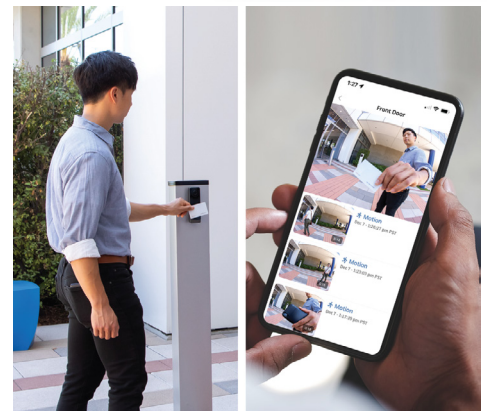

Works Offline

Use Standalone Mode** and Wiegand wiring to connect to existing legacy systems, no Openpath subscription or Internet required