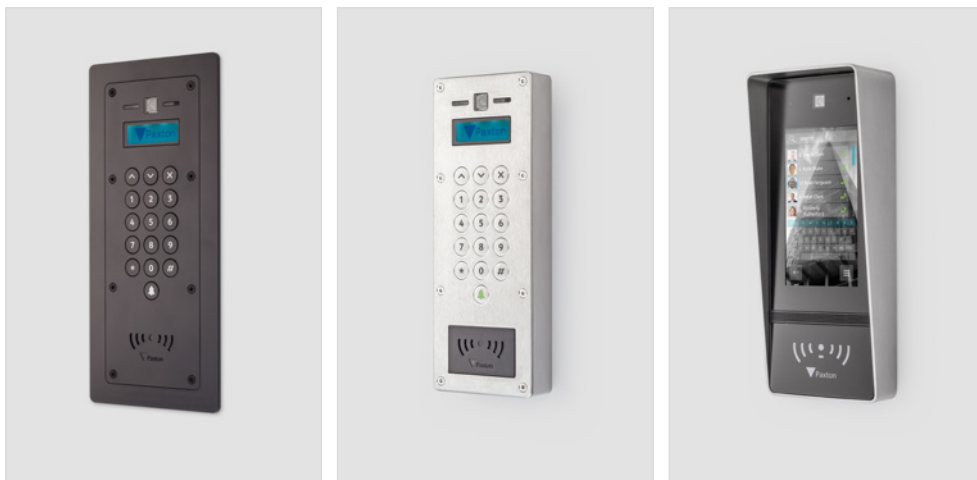

Sales code 541-427
Price £160.00
More information <http://paxton.info/1315>

Net2 demo board - Net2 plus

Sales code 121-005
Price £245.00
More information <http://paxton.info/1304>

Door Entry

22 Door Entry

Net2 Entry - A smart, simple door entry system

Net2 Entry is a door entry system that works standalone or alongside Net2 access control, combining door entry with key features of Net2. Net2 Entry is a scalable solution, allowing expansion of up to a hundred panels and a thousand monitors.

- Available in three variants: the Net2 Entry Touch panel with an advanced 7-inch colour touch screen, Net2 Entry Standard panel in anthracite grey and the Net2 Entry VR panel in stainless steel
- Just 3 components - monitor, panel and door controller
- All variants available in flush, surface and rain-hood versions – suitable for a range of environments
- Intruder alarm integration – customers set the alarm in Net2 from the Net2 Entry panel for extra convenience
- Personalise the Net2 Entry Touch panel with multiple theme options and contact images for quick visual recognition
- Super tough IK10 rated vandal resistant panel option in 316L marine grade stainless steel
- Pan/tilt camera functionality to capture an angled view
- Low light sensitivity camera – ideal for use day or night
- Add a secondary IP camera for higher security sites
- Video voicemail, enables visitors to leave a video message
- Reads Paxton and MIFARE® token technology
- SIP compatibility – the door can be answered from smartphone, tablet or PC*