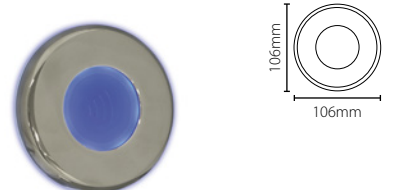

Proximity marine reader - Chrome

Sales code 500-020
Price £225.00
More information <http://paxton.info/1042>