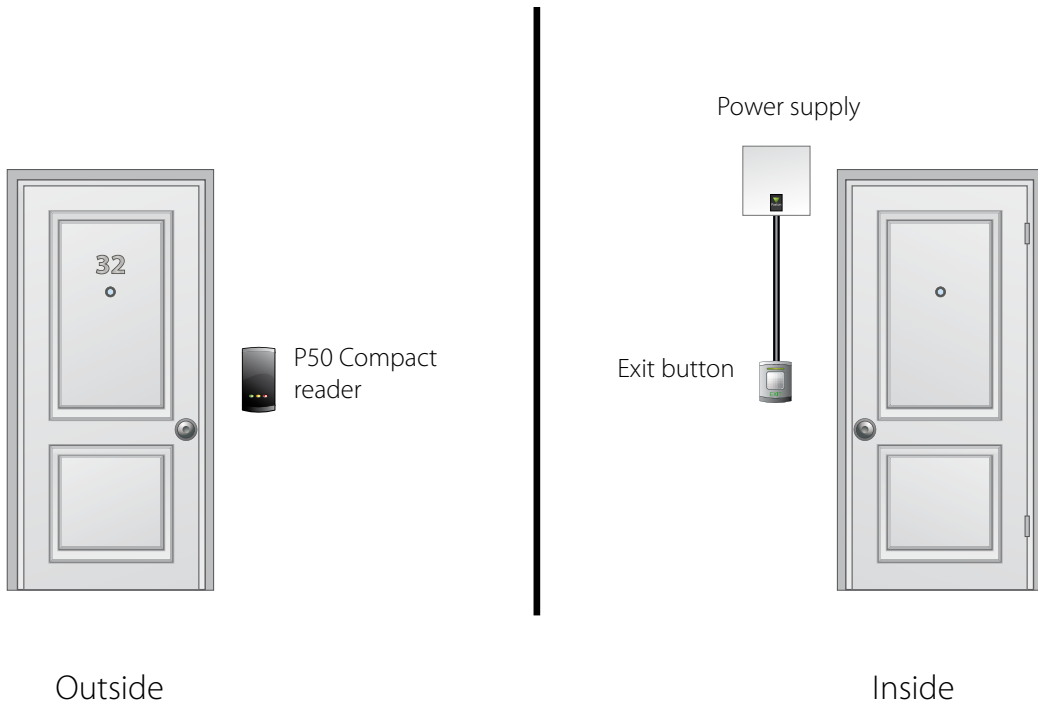

32 Standalone - Compact

Compact

Compact is a standalone solution where all the electronics are housed within the reader. Compact is suitable for low security internal doors requiring a cost-effective solution.

Compact proximity reader - P38 Sales code: 333-210 Price: £145.00 More information: http://paxton.info/1260	Compact proximity reader - P50 Best seller Sales code: 353-210 Price: £145.00 More information: http://paxton.info/1260	Compact proximity reader - P75 Sales code: 373-210 Price: £145.00 More information: http://paxton.info/1260
Compact proximity reader - P75, Screw connector Sales code: 373-220 Price: £145.00 More information: http://paxton.info/1260	Compact proximity vandal proof reader Sales code: 326-735 Price: £190.00 More information: http://paxton.info/1270	Compact CARDLOCK reader - Satin chrome Sales code: 945-803SC Price: £235.00 More information: http://paxton.info/1280