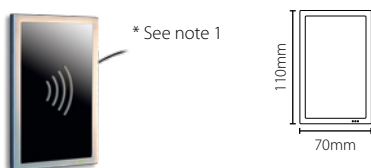

Proximity architectural reader - Matt Black, Gunmetal grey or Satin Chrome

Sales code 360-864BL/GG/SC
Price £240.00
More information <http://paxton.info/1045>