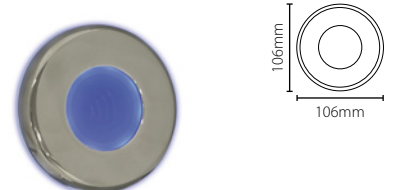

Proximity marine reader - Chrome

Sales code 500-020
Price £225.00
More information <http://paxton.info/1042>