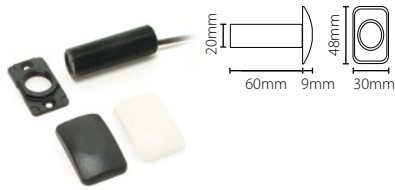

12 Net2 Readers

Proximity vandal proof reader

Sales code 568-855
Price £150.00
More information <http://paxton.info/1046>