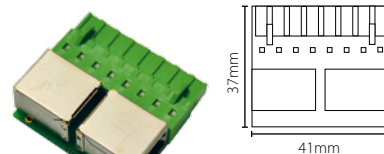

Paxton reader port connector - Pack of 5

Sales code 325-030
Price £30.00
More information <http://paxton.info/1325>