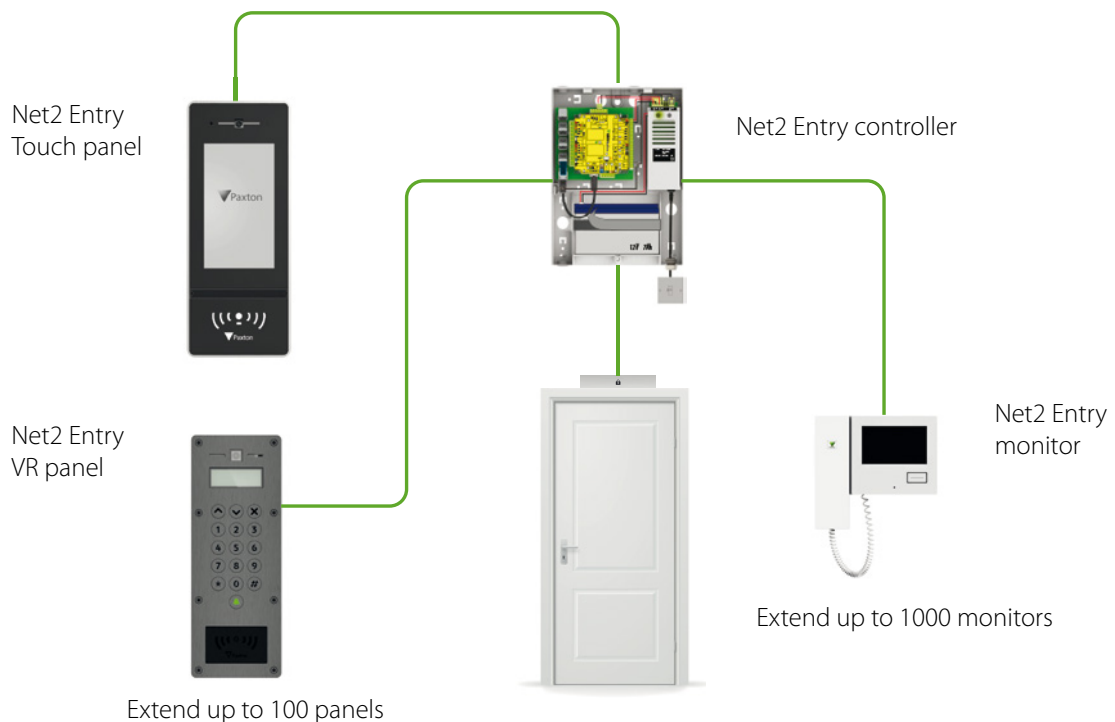

Sales code 541-427
Price £160.00
More information <http://paxton.info/1315>

Net2 demo board - Net2 plus

Sales code 121-005
Price £245.00
More information <http://paxton.info/1304>

Door Entry

22 Door Entry

Net2 Entry - A smart, simple door entry system

Net2 Entry is a door entry system that works standalone or alongside Net2 access control, combining door entry with key features of Net2. Net2 Entry is a scalable solution, allowing expansion of up to a hundred panels and a thousand monitors.

- Available in three variants: the Net2 Entry Touch panel with an advanced 7-inch colour touch screen, Net2 Entry Standard panel in anthracite grey and the Net2 Entry VR panel in stainless steel
- Just 3 components - monitor, panel and door controller
- All variants available in flush, surface and rain-hood versions – suitable for a range of environments
- Intruder alarm integration – customers set the alarm in Net2 from the Net2 Entry panel for extra convenience
- Personalise the Net2 Entry Touch panel with multiple theme options and contact images for quick visual recognition
- Super tough IK10 rated vandal resistant panel option in 316L marine grade stainless steel
- Pan/tilt camera functionality to capture an angled view
- Low light sensitivity camera – ideal for use day or night
- Add a secondary IP camera for higher security sites
- Video voicemail, enables visitors to leave a video message
- Reads Paxton and MIFARE® token technology
- SIP compatibility – the door can be answered from smartphone, tablet or PC*