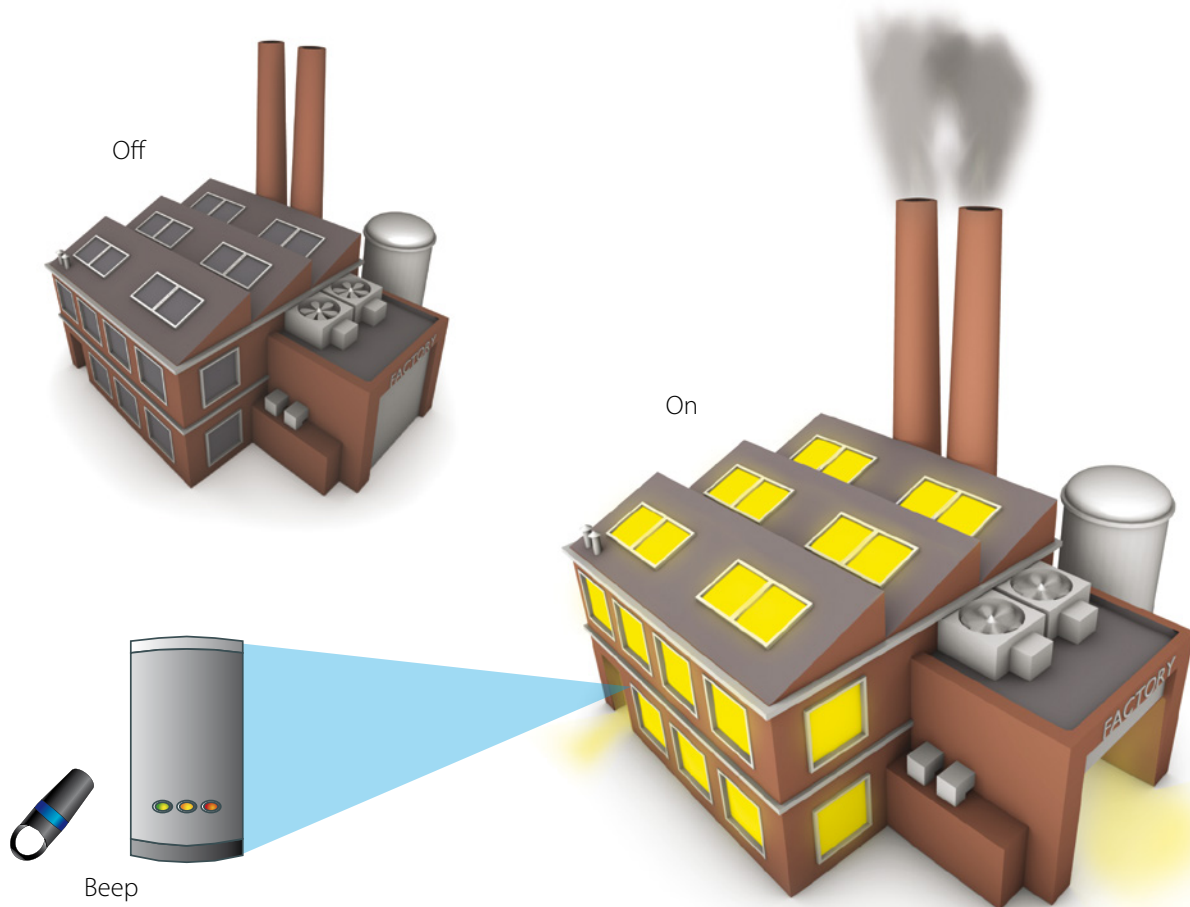

10 Building Control - I/O Board

The Net2 I/O board is a simple, yet powerful addition to the Net2 system. It can be wired alongside a Net2 door controller, to switch power on and off to electrical equipment to save money and energy. The Net2 I/O board can control lighting, heating, water and air-conditioning by using the Triggers and Actions application in the Net2 software. These actions can be programmed for a particular time, or in response to a specific Net2 event.

- Connect directly to a LAN/WAN only
- Enable integration with lighting, heating and more
- 4 inputs and 4 outputs on the Net2 I/O board

Please note, Net2 I/O boards work as part of the Net2 system. They are not door controllers.

When a valid fob is presented to the reader, the I/O board can be programmed to trigger the power to lighting, heating and electrical equipment.

Net2 I/O board	Net2 I/O board - Plastic housing	Net2 I/O board - 12V 2A PSU, Plastic cabinet
Sales code 489-710 Price £245.00 More information http://paxton.info/1343	Sales code 385-710 Price £260.00 More information http://paxton.info/1343	Sales code 411-623 Price £320.00 More information http://paxton.info/1343