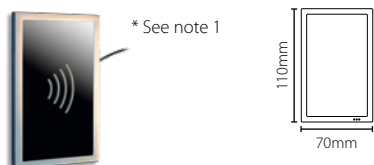

Proximity architectural reader - Matt black, Gunmetal grey or Satin chrome

Sales code 360-864BL/GG/SC
Price £240.00
More information <http://paxton.info/1045>