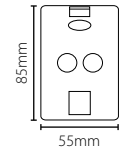

Switch2 hands free keycard - Green, pack of 10

Sales code 870-010G
Price £330.00
More information <http://paxton.info/1424>

36 Standalone Accessories

These accessories are for use with Switch2 and Compact systems.