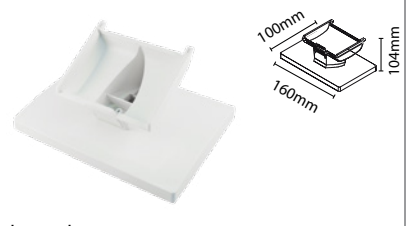

Net2 Entry - Monitor desk-mount stand

Sales code 337-847
Price £15.00
More information <http://paxton.info/2056>