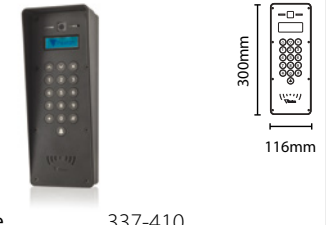

Net2 Entry - Standard panel, surface mount with rain hood

Sales code 337-410
Price £595.00
More information <http://paxton.info/2377>