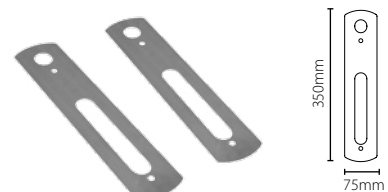

Net2 PaxLock cover plate - Set of 2

Sales code 901-060
Price £25.00
More information <http://paxton.info/2004>