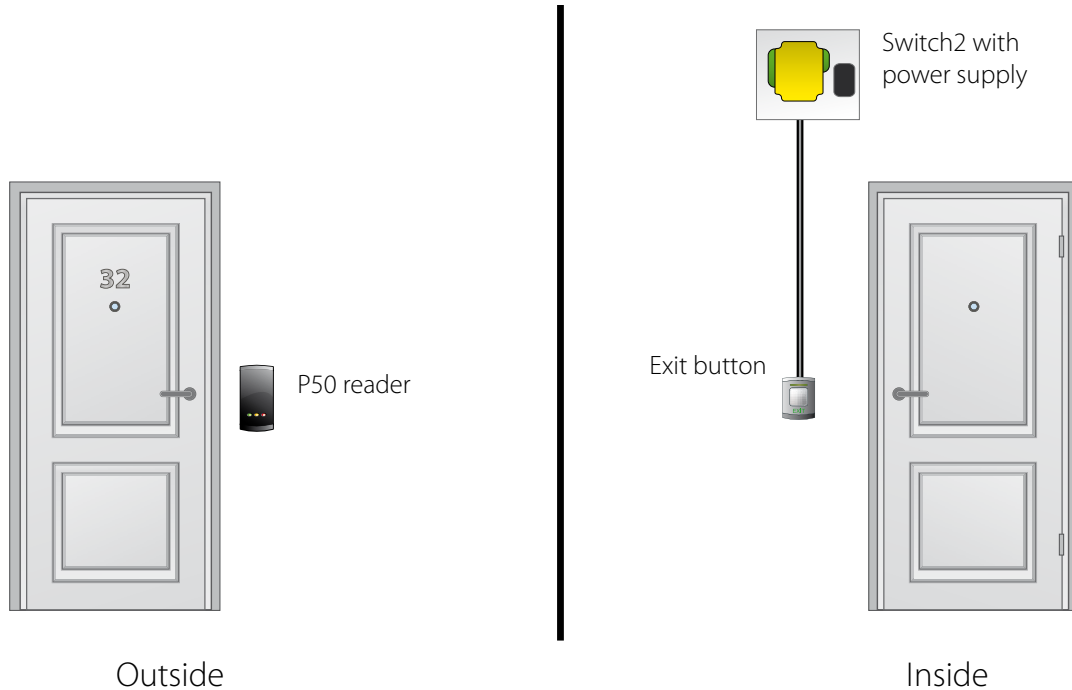

Net2 Entry - Demo case

Sales code 337-430
Price £495.00
More information <http://paxton.info/1315>

Standalone Access Control

28 Standalone - Switch2

Switch2

Switch2 is a standalone system that comes as a separate single door controller and reader. The door controller is fitted on the secure side of the door, with the reader fitted on the other side. Switch2 offers a secure solution for customers wishing to control door access, who do not need the reports on users' movements provided by a PC based access control system.