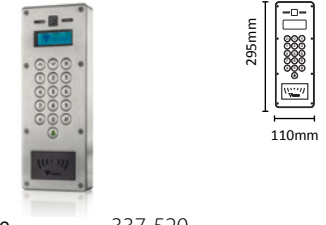

Net2 Entry - VR panel, surface mount

Sales code 337-520
Price £895.00
More information <http://paxton.info/2377>