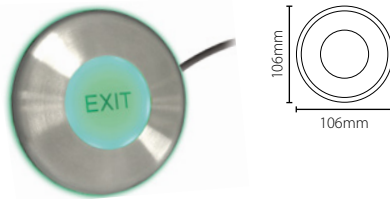

Paxton marine exit button

Sales code 593-721
Price £110.00
More information <http://paxton.info/188>