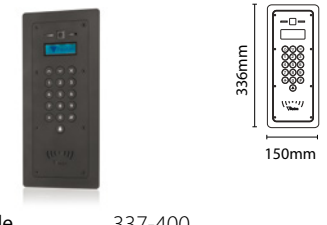

Net2 Entry - Standard panel, flush mount

Sales code 337-400
Price £595.00
More information <http://paxton.info/2377>