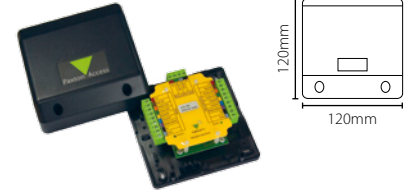

Proximity hands free interface - Plastic housing

Sales code 477-222
Price £110.00
More information <http://paxton.info/619>