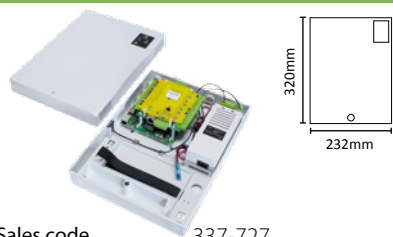

24 Net2 Entry System Components

Net2 Entry - Control unit

Sales code 337-727
Price £365.00
More information <http://paxton.info/2061>