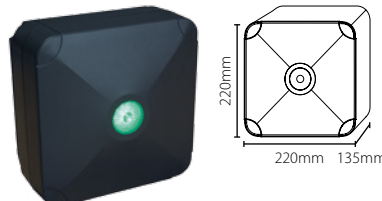

Proximity long range reader

Sales code 313-110
Price £285.00
More information <http://paxton.info/1043>