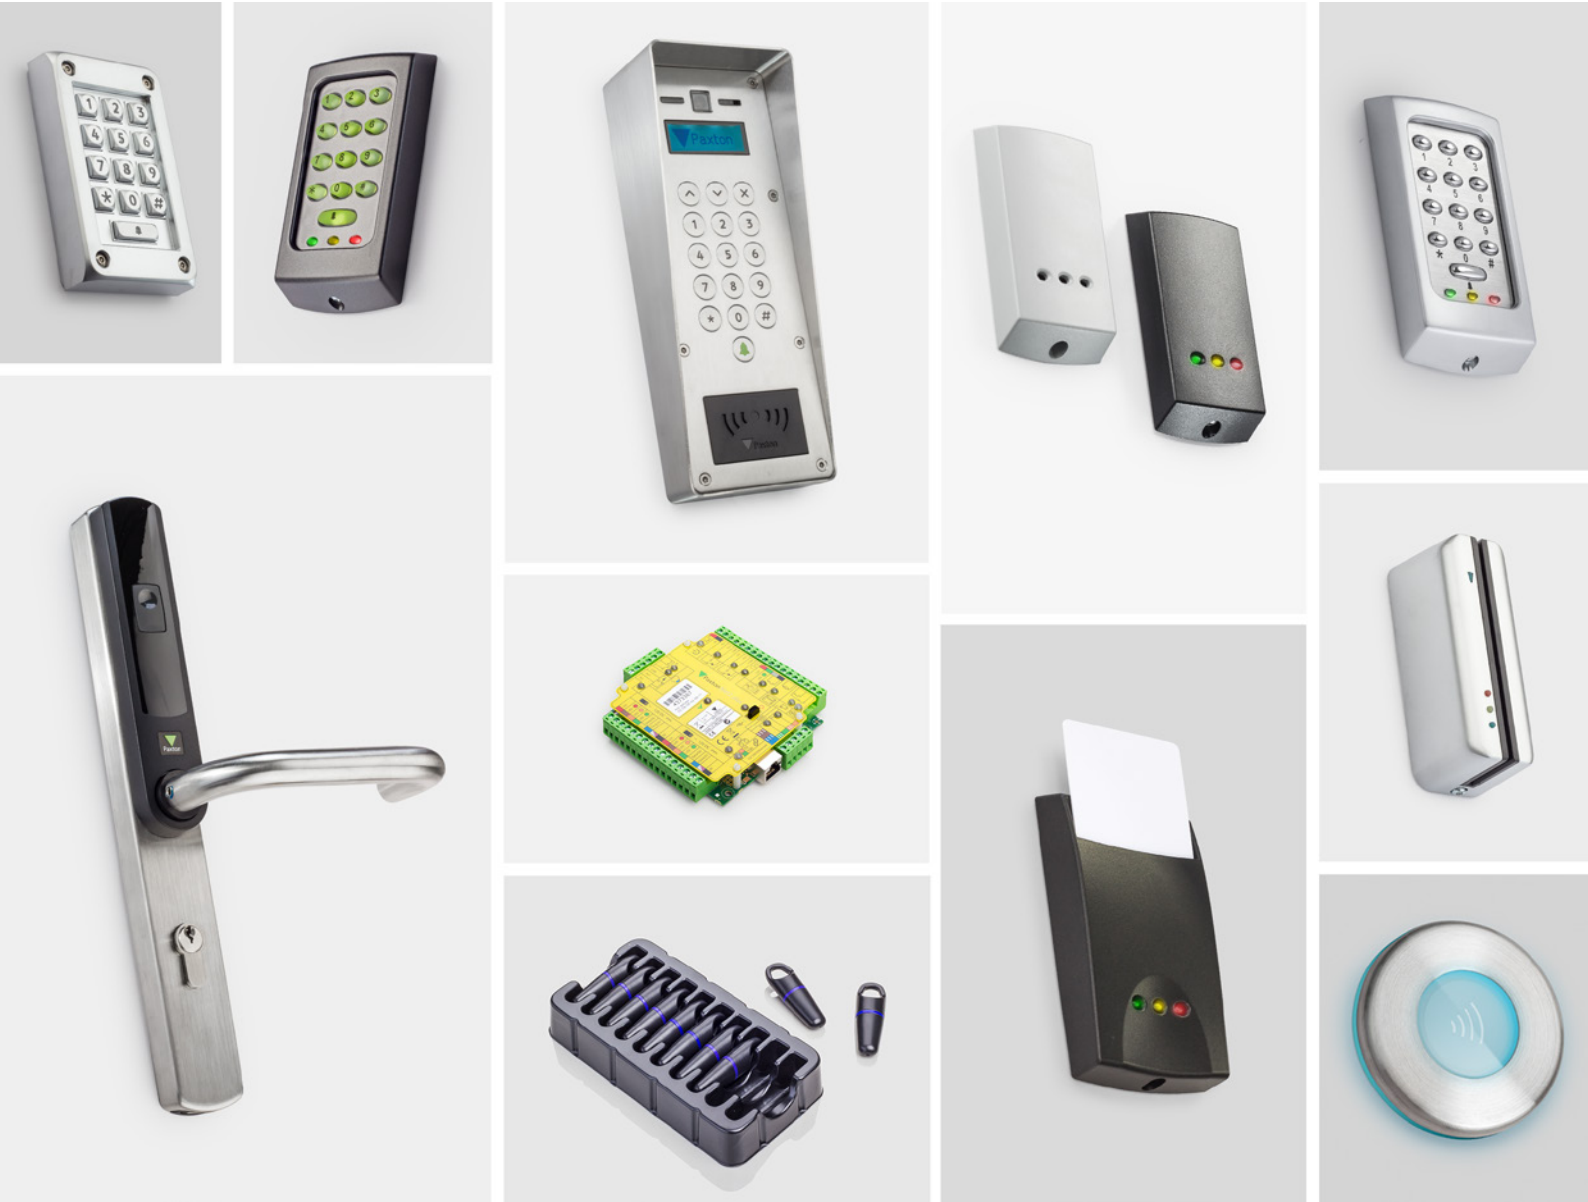

Product Selection Guide 2017

Smart access control and
door entry systems

2 Contents

3	Introduction
5	Networked Access Control
6	Wired Controllers - Net2 Plus
7	Wireless Controllers - Net2 Nano
8	Wireless Controllers - Net2 PaxLock
9	Wireless Controllers - Other Components
10	Building Control - I/O Board
11	Readers
15	Tokens
17	Net2 Software
18	Accessories & Other Components
20	Demonstration Products
21	Door Entry
23	Net2 Entry System Components
27	Standalone Access Control
28	Switch2
29	Switch2 Readers
32	Compact
34	Tokens
36	Accessories
38	More Information
39	After Sales Care & Support

Welcome to your Product Selection Guide 2017

This Product Selection Guide is designed to help you to choose the right products to build up an access control system. Paxton produce a variety of security solutions to suit different site requirements. Our one door philosophy means doors can be added as required or when budget becomes available.

Networked Access Control

Our networked access control system, Net2, is administered using one or more PCs and can be monitored and managed from a central location. Our door controllers come as IP, wireless or battery powered.

Door Entry

Our door entry system, Net2 Entry, is an advanced one cable door entry system with built-in access control capabilities.

Standalone Access Control

Our standalone access control is a non-networked system made up of readers or simple door controllers located at each door. Standalone systems are administered via the use of tokens or card packs.