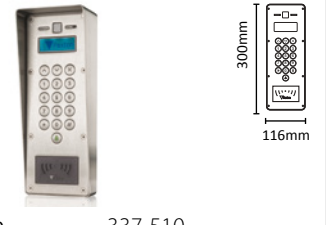

Net2 Entry - VR panel, surface mount with rain hood

Sales code 337-510
Price £895.00
More information <http://paxton.info/2377>