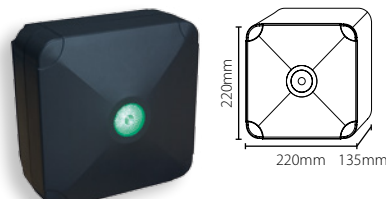

Proximity long range reader

Sales code 313-110
Price £285.00
More information <http://paxton.info/1043>