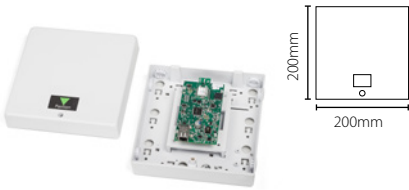

Net2Air bridge - Ethernet, PoE, Plastic housing

Sales code 477-500
Price £180.00
More information <http://paxton.info/1387>

These products may be used with Net2 PaxLock to aid installation on a variety of doors.