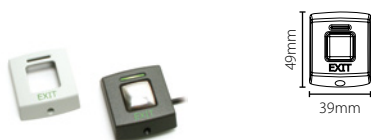

Paxton exit button - E38

Sales code 336-310
Price £32.00
More information <http://paxton.info/188>