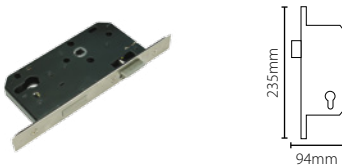

PaxLock - Mortice sash lock - 72mm centre

Sales code 901-010
Price £25.00
More information <http://paxton.info/2004>