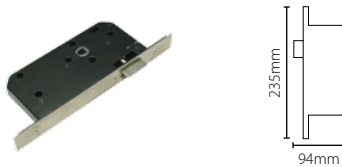

PaxLock - Mortice latch

Sales code 901-020
Price £25.00
More information <http://paxton.info/2004>