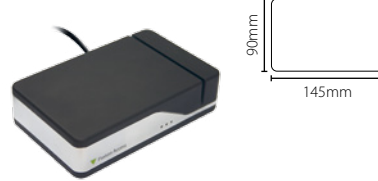

Net2 desktop reader - Proximity and magstripe

Sales code 350-910
Price £75.00
More information <http://paxton.info/1009>