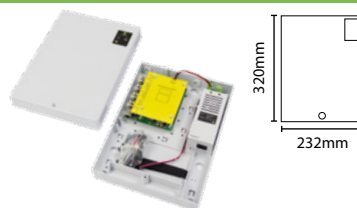

Net2 Entry - Extension switch

Sales code 337-773
Price £150.00
More information <http://paxton.info/2061>