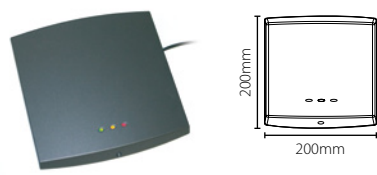

Proximity reader - P200

Sales code 323-110
Price £115.00
More information <http://paxton.info/1038>