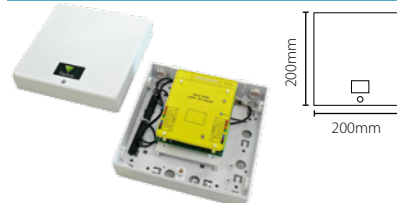

Net2 caller ID reader - Plastic housing

Sales code 460-210
Price £350.00
More information <http://paxton.info/1717>