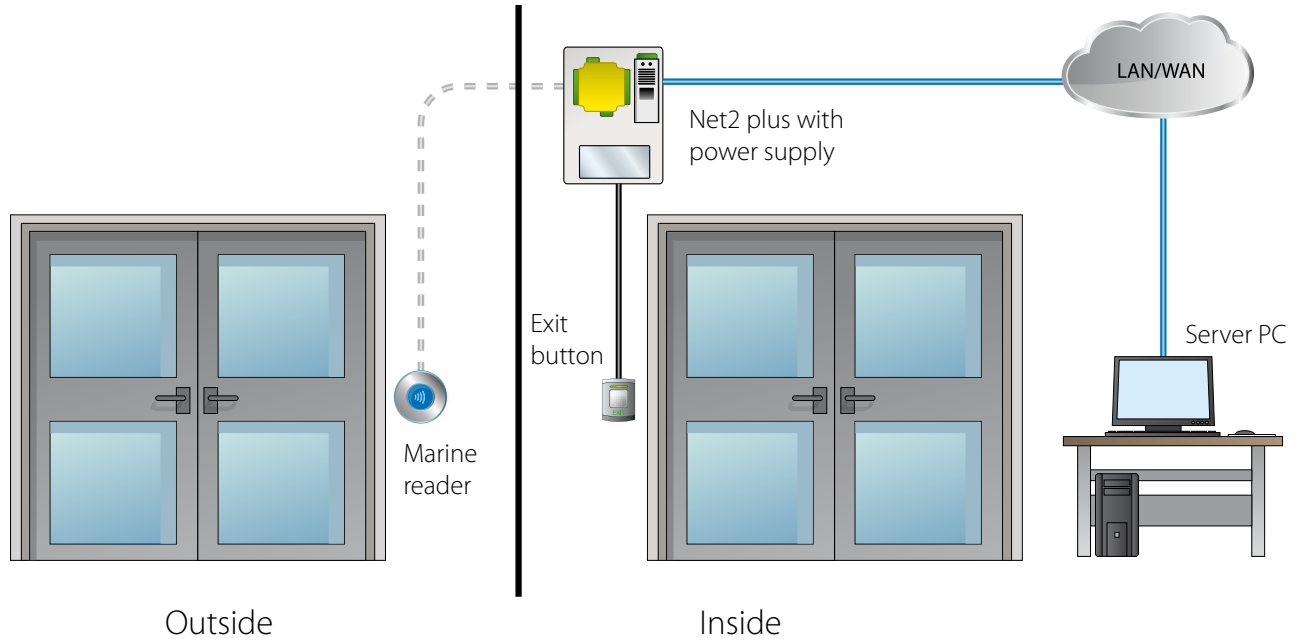

Door Entry

Our door entry system, Net2 Entry, is an advanced one cable door entry system with built-in access control capabilities.

Standalone Access Control

Our standalone access control is a non-networked system made up of readers or simple door controllers located at each door. Standalone systems are administered via the use of tokens or card packs.

We have two types of Standalone system, Compact and Switch 2.

New in this edition

Net2 Entry Touch panel

Net2 Entry Touch panel is the latest addition to our door entry range, compatible with Net2 access control. The new panel comes with premium features, including a quality 7-inch colour touch screen with customisable options, making Net2 Entry suitable for more sites than ever before.

- Durable, chemically strengthened glass
- Simple navigation with dynamic search functionality
- Easy to read - anti-glare screen for optimal daytime viewing and high contrast themes
- Personalise with multiple theme options or add a company logo to the welcome screen
- Upload contact images for quick visual recognition in the address book
- Advanced sound processing with echo cancellation provides clear sound quality for busy areas
- Line-out for use with T-Loop antenna for users with hearing aids

iF DESIGN AWARD 2017 winner – international recognition for design excellence in Building Technology.

Networked Access Control

6 Wired Controllers - Net2 Plus

Net2 plus

- A networked IP ready single door controller
- On-board TCP/IP connection allows direct connection to a network
- Can connect together with dedicated RS485 network