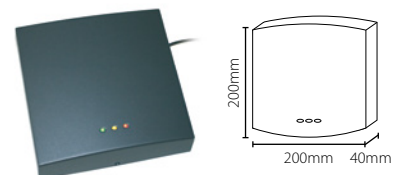

Proximity reader - P200, Metal mount

Sales code 324-110
 Price £115.00
 More information <http://paxton.info/1038>

Proximity keypad - KP50

Sales code 355-110
 Price £135.00
 More information <http://paxton.info/1051>