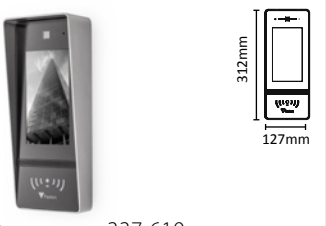

Net2 Entry - Touch panel, surface mount with rain hood

Sales code 337-610
Price £1,495.00
More information <http://paxton.info/2377>