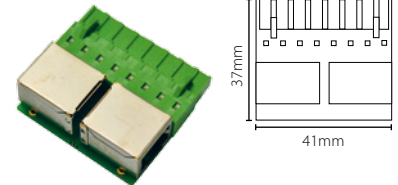

Paxton reader port connector - Pack of 5

Sales code 325-030
Price £30.00
More information <http://paxton.info/1325>