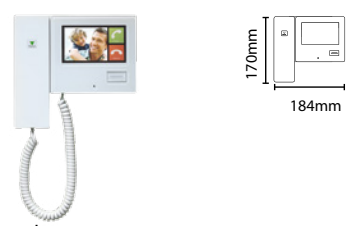

Net2 Entry - Monitor

Sales code 337-286
Price £250.00
More information <http://paxton.info/2056>