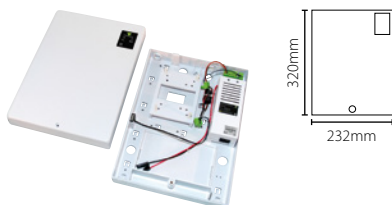

Paxton 12V 2A DC power supply - Plastic cabinet

Sales code 857-250
Price £95.00
More information <http://paxton.info/1249>