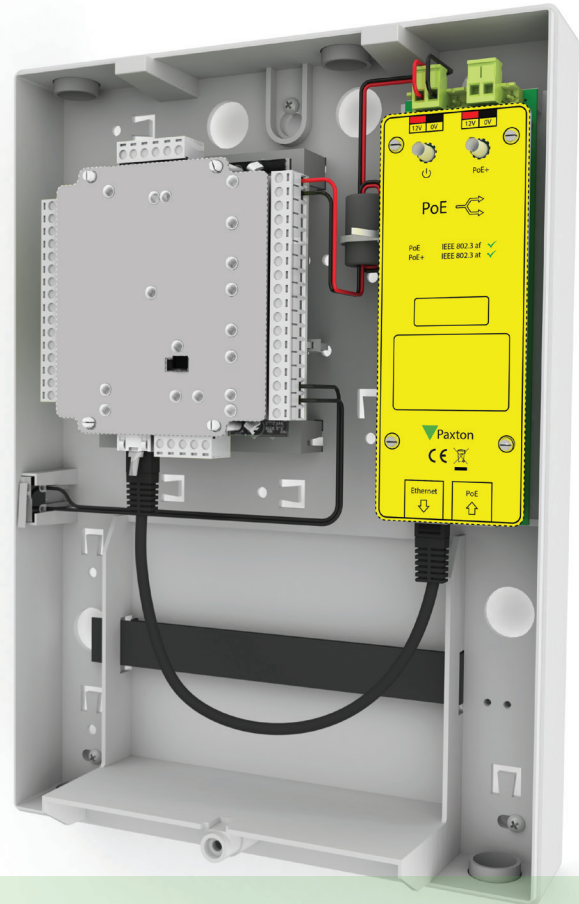

## Electrical

Supply voltage input	36V - 57V DC (0.83A)
Output current	12V DC (2A)
Output current (PoE+ AT type 2)	1.5A
Output power (PoE+ AT type 2)	20.4W
Output current (AF - AT type 1)	0.8A
Output power (AF - AT type 1)	10.36W

## Other hardware features

Mains failure warning	No
Removable rising clamp terminal blocks	Yes
Tamper switch	Yes
Fitting kit	Yes

## Environment

Operating Temperature	0°C - +45°C +32°F - +113°F
Moisture resistance	No - if used externally, it must be protected in a weatherproof housing
Vandal Resistance	Low

Power over Ethernet (PoE) is a technology that allows both power and data to be passed along Ethernet cabling, the most common type of cable being Cat5. Ethernet is the collection of structured data cabling that already exists to connect all local area network (LAN) based equipment, for example PCs.

By combining Net2 plus ACU's with PoE, Paxton access control systems become even faster, easier and cheaper to install. You no longer need to include a separate mains power supply, saving on extra cabling and installation time. PoE simply plugs straight into the existing LAN using a standard RJ45 plug (providing it is powered by either a PoE switch or a PoE injector). It can then be detected and configured from the Net2 software in exactly the same way as any other Net2 access control unit.