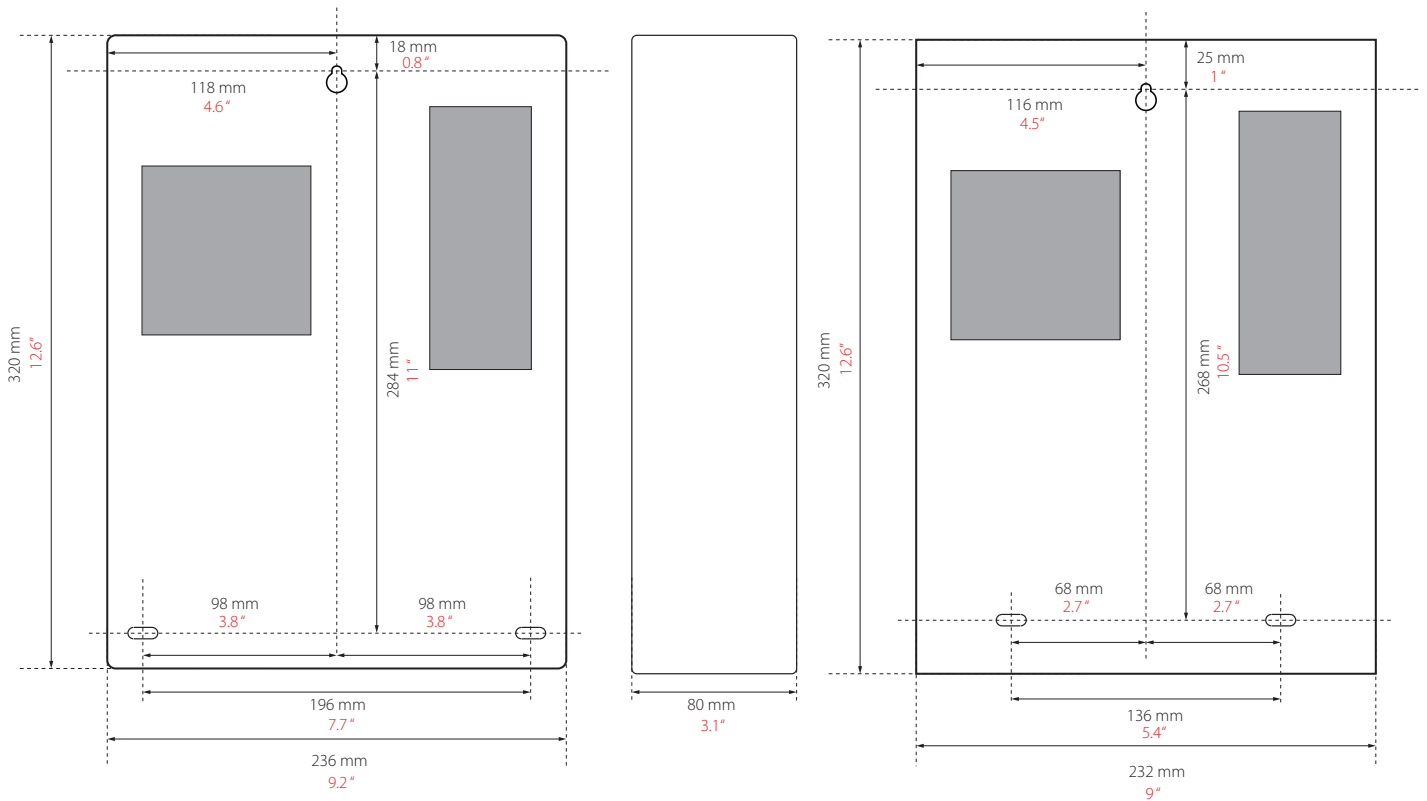

Accessories and sales codes

PoE+ power supply in plastic cabinet 857-387

PoE+ power supply in metal cabinet 857-346

Net2 plus 1 door controller - PoE+, Plastic cabinet 682-284

Net2 plus 1 door controller - PoE+, Metal cabinet 682-721