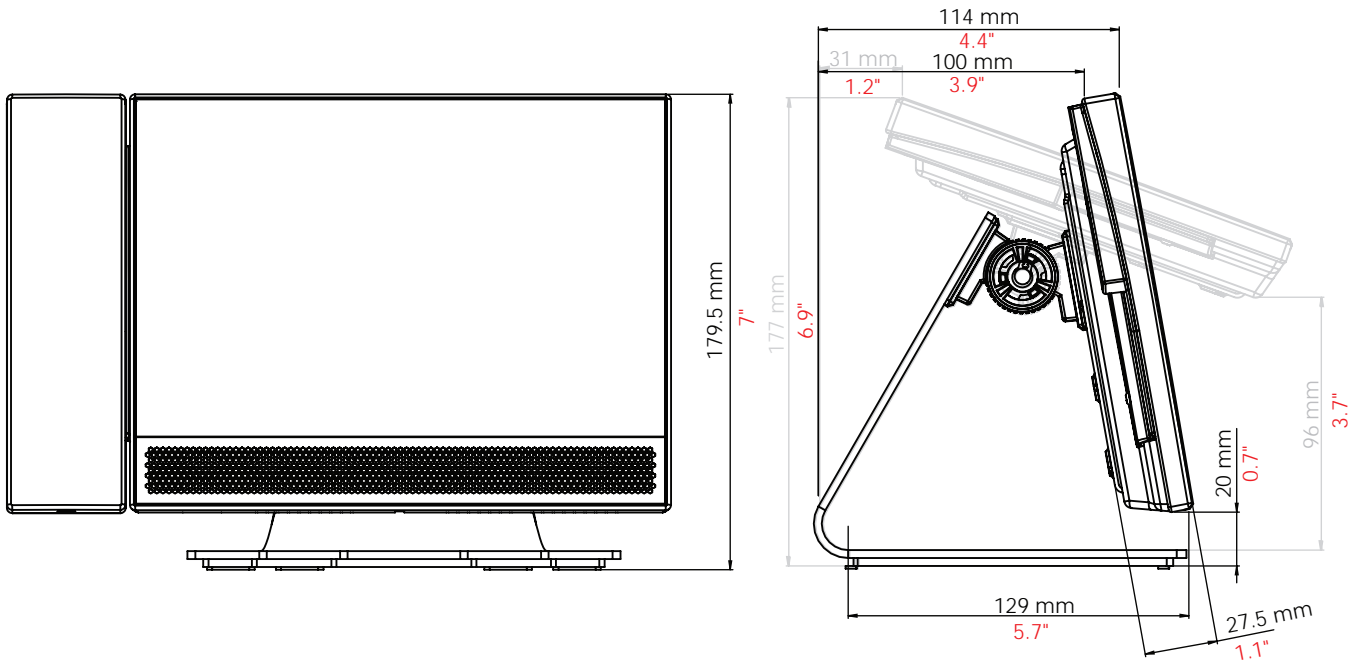

Hardware features

Audio system	Full Duplex
Screen	Colour LED , capacitive touch screen
Screen size	7", 16:9
Screen resolution	800 x 480
Camera	Digital with IR filter
Door bell input	2 wire, 8v illumination supported
LED status indicator	RGB LED
Back lighting colour	White

Accessories

Desktop stand	Optional
---------------	----------

Net2 Entry is a door entry system that works standalone or alongside Paxton's Net2 access control, combining door entry with key features of Net2. Net2 Entry consists of 3 components that auto-detect on set up; external panel, interior monitor and door control unit. Net2 Entry is a plug and play solution that comes with a range of panel options and is suitable for a wide variety of sites.

The Net2 Entry Premium Monitor comes either with or without a handset, and can be wall or desk mounted. Net2 Entry components simply interconnect using Cat5 or standard RJ45 terminated patch cables. Net2 Entry can also utilise existing network infrastructure for simple installation. PoE technology runs power and data along the same cable to avoid the need for separate power supplies. A visitor initiates a video call via the bell button on the external panel. Visitor access can be granted via the Net2 Entry Premium Monitor, which features an intuitive capacitive touchscreen user interface.