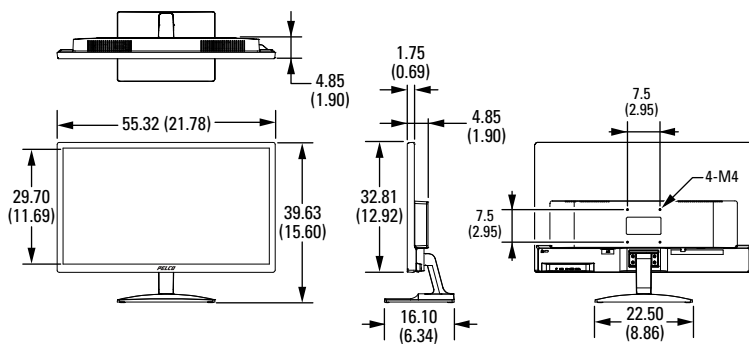

## CERTIFICATIONS

- CE, Class B
- FCC, Class B
- ICES-003, Class B
- UL/cUL Listed

 VALUES IN PARENTHESES ARE INCHES; ALL OTHERS ARE CENTIMETERS.

**PMCL622 600 SERIES 21.5" MONITOR**

**PMCL624 600 SERIES 24" MONITOR**