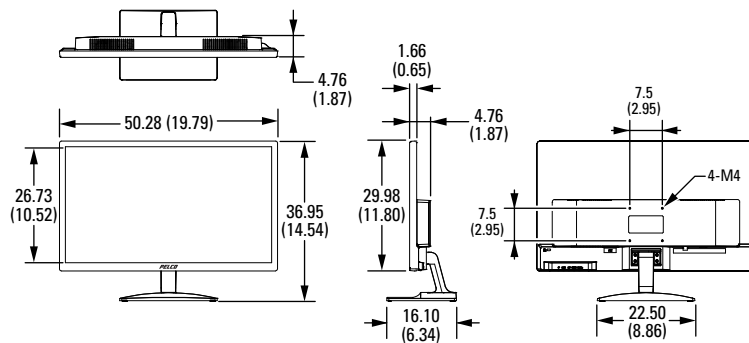

TECHNICAL SPECIFICATIONS

PMODEL

PMCL622	21.5-inch monitor (54.61 cm)
PMCL624	24-inch monitor (60.96 cm)

RECOMMENDED ACCESSORIES

PMCL-WM	Wall mount
PMCL-WMT	Tilt/swivel wall mount
PMCL-WM1A	Tilt/swivel single-arm wall mount
PMCL-CM	Ceiling mount
PMCL-CMP	Ceiling mount with pole

CERTIFICATIONS

- CE, Class B
- FCC, Class B
- ICES-003, Class B
- UL/cUL Listed

VALUES IN PARENTHESES ARE INCHES; ALL OTHERS ARE CENTIMETERS.

PMCL622 600 SERIES 21.5" MONITOR