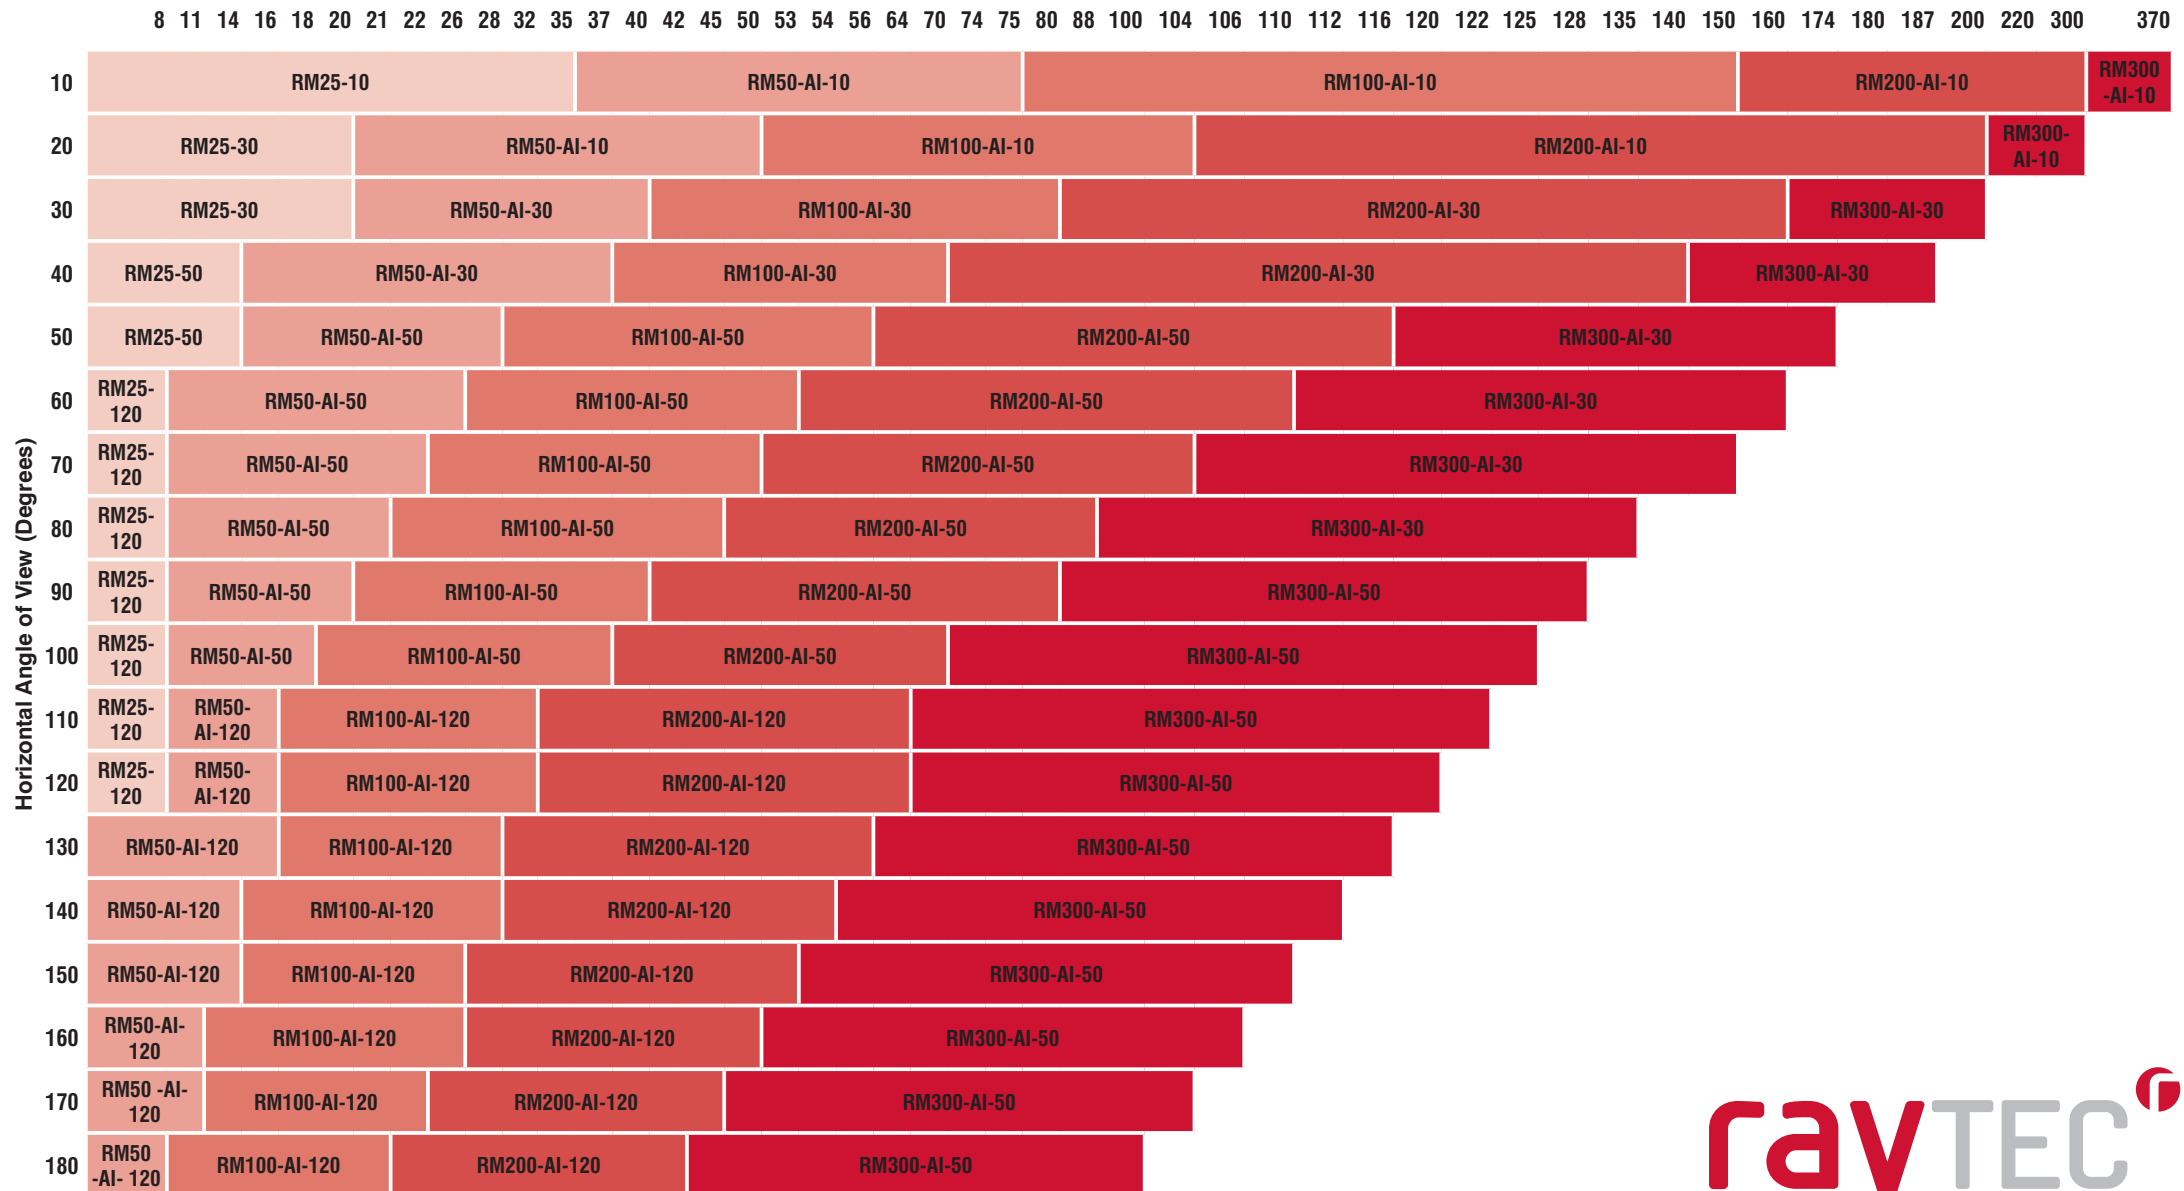

# rayMAX INFRA-RED DISTANCE CHART

Maximum Distance (Metres) (Not shown to scale)

Horizontal Angle of View (Degrees)

Europe / Middle East: Tel: +44 (0) 1670 520055 Email: sales@rayteccctv.com  
 Americas (Toll Free): Tel: +1 888 505 8335 Email: ussales@rayteccctv.com

# VARIO DISTANCE CHART

covers every angle