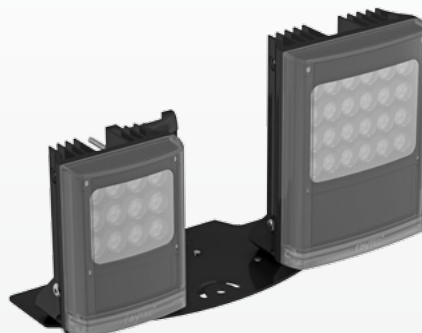

## VUB-PLATE-PSU

**Note:** Can be used in conjunction with other VUB Mounting Plates to mount VARIO illuminators and PSUs on the same VUB Wall or Pole Mount Bracket

\* Pictured with VUB-WALL bracket

## VUB and VARIO Illuminator/PSU Configuration Examples

One VARIO i8 unit mounted on a VUB-WALL

One VARIO i4 mounted on a VUB-POLE

Three VARIO i8 units mounted on a VUB-PLATE-3x8

Three VARIO i16 illuminators mounted on a VUB-PLATE-3x8

Three VARIO i4 illuminators mounted on a VUB-PLATE-3x4

One VARIO i8 and one VARIO i4 illuminator mounted on a VUB-PLATE-3x4

**Note:** Other VUB and Illuminator/PSU combinations possible – please contact Raytec for further advice.