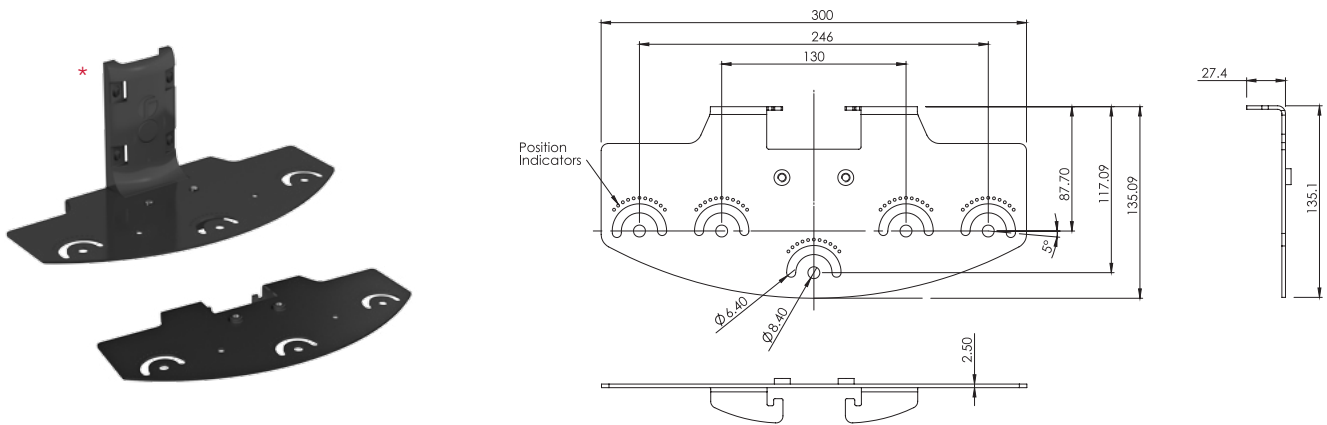

VUB-PLATE-3x4