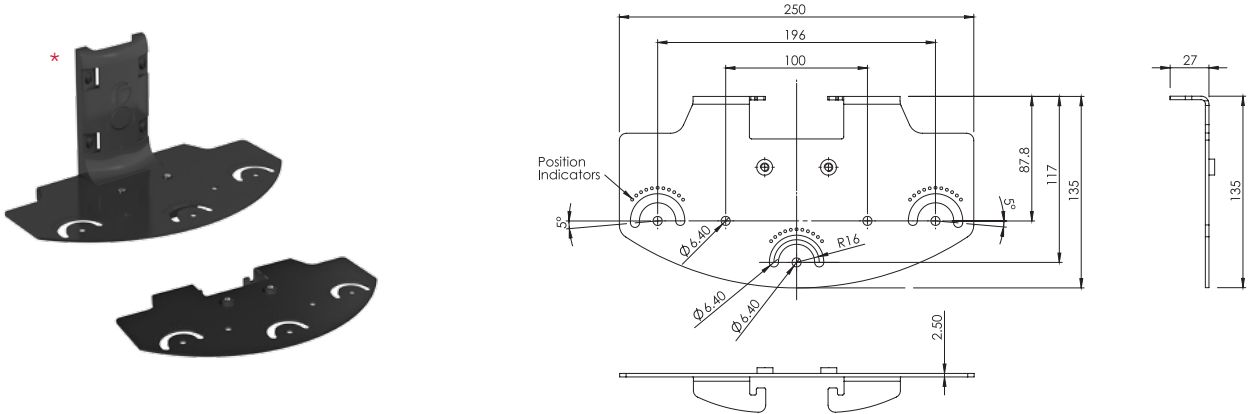

Product Dimensions

VUB-PLATE-3x2