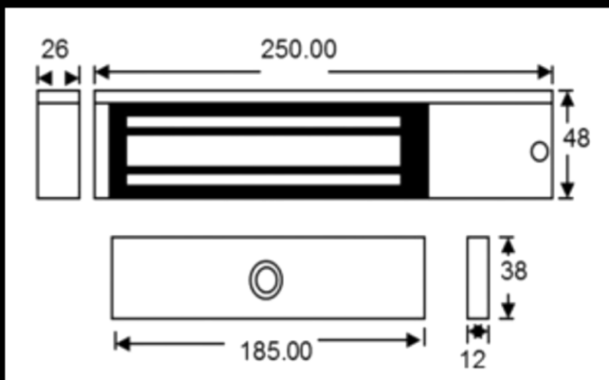

STEALTH

LOCKING

STEALTH01

SLIM UNMONITORED MAGLOCK 12/24VDC

Slim single unmonitored magnetic lock. Its compact design makes it ideal for most indoor applications where 275kg holding force is sufficient.

FEATURES

- MOV provides spike and surge protection
- Fail-safe operation (power to lock)
- Anti-residual magnetism protection
- Top-plate, armature-plate and fixings included
- Dual voltage 12Vdc or 24Vdc (selectable)
- Surface mount
- Stealth black finish

TECHNICAL INFORMATION

- Holding force: up to 275kg (600lb)
- Current draw = 500mA @ 12Vdc / 250mA @ 24Vdc
- Voltage tolerance: +/- 15%
- Operating temp: -10°C to +55°C; Humidity: 0 -95% non-condensating
- 250mm X 48 X 26 (Mag dimension)
- Weight: 2kg approx.
- Fire rated