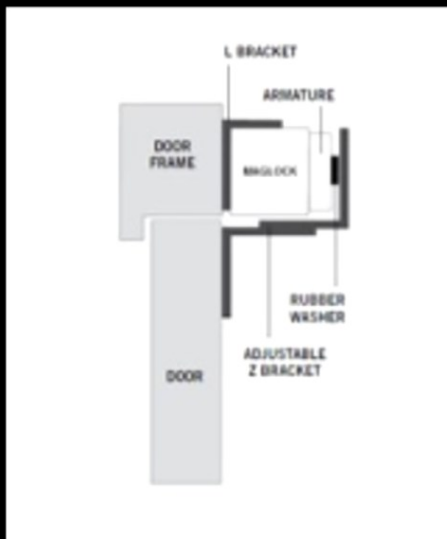

STEALTH

LOCKING

STEALTH300ZL

Z & L BRACKET FOR SLIM MAGLOCK

Fully adjustable Z & L bracket set for slim maglocks. Suitable for inward opening doors.

FEATURES

- ◆ Used on inwards opening doors
- ◆ Stealth black finish
- ◆ Adjustable fixing bracket for the maglock to be moved forward or back
- ◆ 2 brackets required for double maglocks
- ◆ Compatible for all slim cased maglocks in our range
- ◆ Fire rated

TECHNICAL INFORMATION

- ◆ Maximum adjustment = 18mm
- ◆ Dimensions:

Z bracket: 180mm(L) x 45mm(W) x 96mm(H)

L bracket : 250mm(L) x 48mm(W) x 30mm(D)