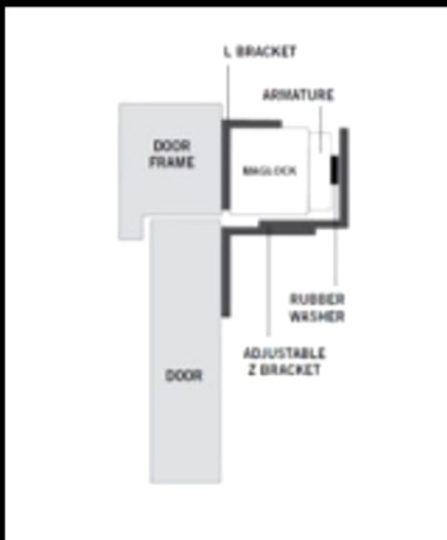

STEALTH

LOCKING

STEALTH300ZLDC

DOUBLE COVERED Z & L BRACKET FOR SLIM MAGLOCK

This architectural bracket set for slim maglocks is double covered giving the smartest appearance possible to the installation of an inward opening door. The fully adjustable Z bracket enables precise alignment of the armature plate with the magnet.

FEATURES

- ◆ Used on inwards opening doors
- ◆ Stealth black finish
- ◆ Fully adjustable
- ◆ 2 brackets required for double maglocks
- ◆ Compatible with slim cased maglocks in STP range
- ◆ Architectural design improves aesthetics
- ◆ Fire rated

TECHNICAL INFORMATION

- ◆ Maximum adjustment = 22mm
- ◆ Dimensions:
Z bracket: 255mm(L) x 97mm(D) x 82mm(H)
L bracket : 250mm(L) x 30mm(W) x 48mm(H)