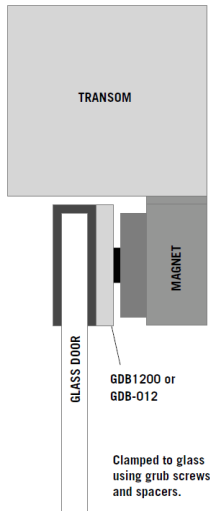

STP-GDB1200

Glass door saddle for standard maglocks

Use this saddle to fix the armature plate of standard maglocks to the top edge of a frameless glass door. Only suitable for outward opening doors.

Features

- For use with SSP's standard maglock range
- For use on outward opening glass door
- Spacers included to suit varying glass thicknesses

Technical Information

- Suitable for 12-14mm glass
- 185mm(L) x 30mm(D) x 63mm(H)
- 2 required per double maglock