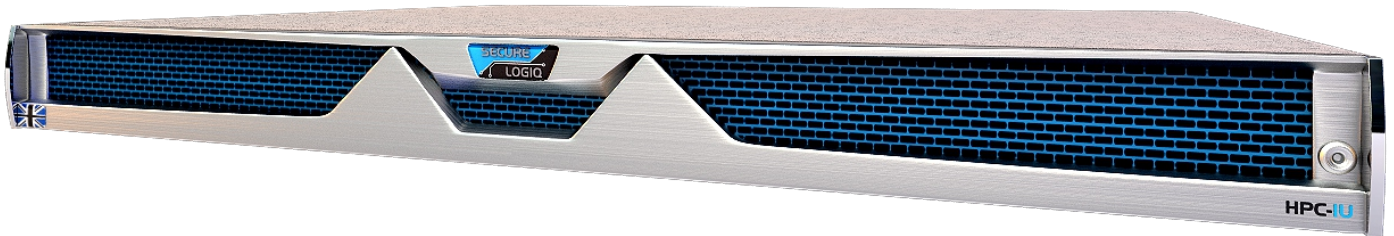

DATA SHEET

HPC-V4 RACK CLIENT

Secure Logiq Enterprise clients are designed for use where dedicated monitored multi-monitor viewing positions are required. Featuring solid state architecture and processor heavy with advanced graphics cards these Rack mount clients will handle as many HD video streams as the VMS allows. Resilience features include Dual Redundant PSU and OS on 2 x SSD in RAID1. Secure Logiq clients include 1TB on board storage for fast easy access archiving and USB 3.0 for exporting video the external devices.

BENEFITS

- 1U Chassis 4-Bay
- 16GB DDR4 Server Memory
- Xeon Octa-core V4 Processor
- 400W Gold rated redundant 1+1 PSU
- Dual Gigabit LAN
- 2 x SSD in RAID 1 for Operating System (OS)
- nVidia Quadro graphics
- Win 7 Pro 64bit (other OS available upon request)
- 4 x 4K Ready HD display ports
- Supports up to 4,096 x 2,160 resolution

FEATURES

VIDEO OUTPUTS

4 x 4K

STORAGE

1TB JBOD

REDUNDANCY

RAID 1 FOR OS

FORM FACTOR

1U

HPC-V4 RACK CLIENT

DATA SHEET

Electrical

PSU Type	Redundant 1+1 400W
AC Voltage	100 - 240V, 50 - 60Hz; 6-3 Amp
+5V Standby	3 Amp
+12V	33 Amp
+5V	25 Amp
+3.3V	25 Amp
-12V	0.6 Amp
Certification	80 Plus Certified Gold