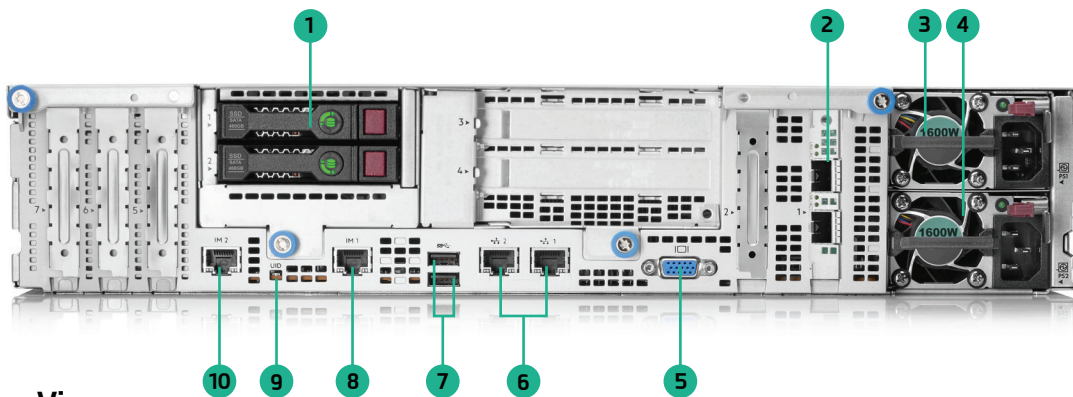

VENZO Secure H450

Looking for a 2U ultra-dense system providing the right balance of capacity, performance, and security for your IP video surveillance workloads?

The VENZO Secure H450 is designed and optimised for Milestone XProtect. The Hybrid Series can function as an all-in-one with both Management Server and Recording Server or as a dedicated Recording Server. The dense 2U design saves data centre space with up to 24 LFF & 2 SFF hot-plug drives.

Key Features

- Preinstalled and optimised for Milestone XProtect
- 350 Cameras 1080p, h.264, 3 Gbit/s
- 5 years support, with the option for 4hrs mission critical or next business day response
- Dual Intel Xeon Silver processors
- Flexible RAID options (0,1,5,6,10) and dual power supply
- 24 LFF disk drive bays supporting upto 336TB

powered by

Front View

- | | |
|--|-------------------------------------|
| 1 Drive support label | 6 UID button/LED |
| 2 Power On/Standby button and system power LED | 7 USB 2.0 connector |
| 3 Health LED | 8 iLO Service Port |
| 4 NIC status LED | 9 Front LFF SAS hot-plug drive bays |
| 5 Front drive health/thermal LED | |

Rear View

- | | |
|--------------------------------------|---------------------------|
| 1 Rear 2SFF HDD | 6 2x1Gb E Network adapter |
| 2 2 x 10GbE SFP + Network Adapter | 7 USB 3.0 ports |
| 3 Hot-plug power supply bay 1, 1600W | 8 iLO Management Port |
| 4 Hot-plug power supply bay 2, 1600W | 9 UID LED |
| 5 VGA Connector | 10 iLO Management Port |